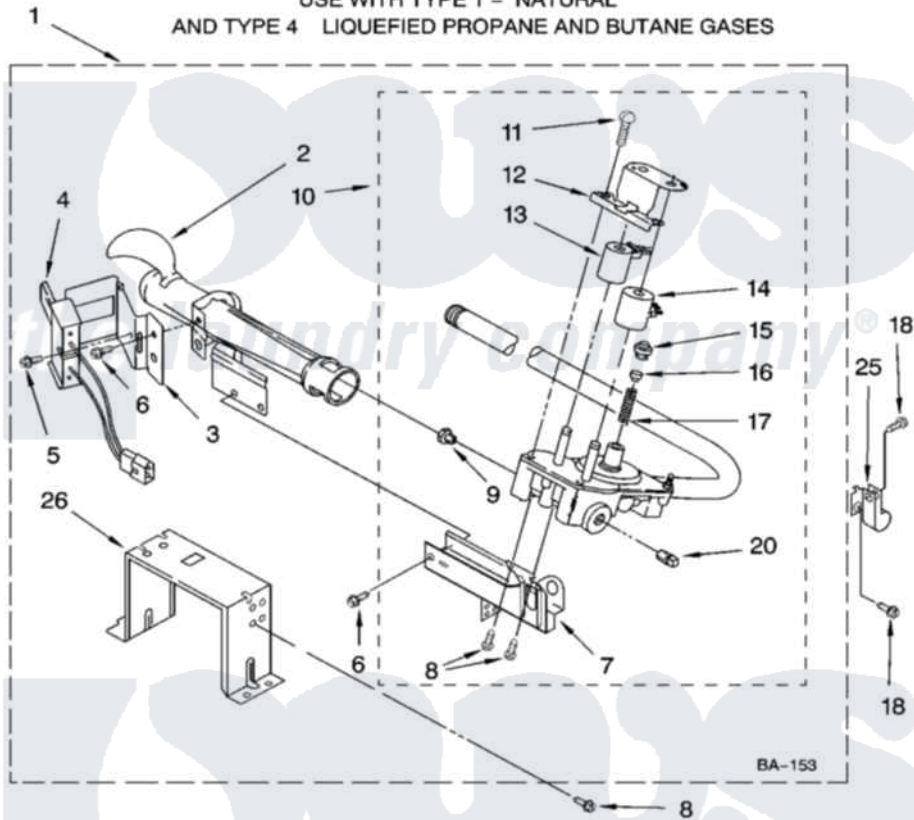

# Whirlpool GGW9260PW3 04 - 8576353 BURNER ASSEMBLY

## 8576353 BURNER ASSEMBLY

For Models: GGW9260PW3, GGW9260PL3  
(White/Platinum) (Pewter)

USE WITH TYPE 1 - NATURAL  
AND TYPE 4 LIQUEFIED PROPANE AND BUTANE GASES

8181228

7

Whirlpool [Residential Whirlpool GGW9260PW3 Dryer Parts](#) Parts Diagram 04 - 8576353 BURNER ASSEMBLY  
Click on the part number to view part

Item	Original Part Number	Replaced By	Status	Part Description
1	8576353	<a href="#">280119</a>		Burner-Gas
2	688617	<a href="#">693140</a>		Burner
3	<a href="#">694298</a>			Bracket, Ignitor
4	686590	<a href="#">279311</a>		Ignitor
5	<a href="#">3393909</a>			Screw, 8-32 X 7/8
6	343641	<a href="#">681414</a>		Screw, 10AB X 1/2
7	3389871		Not Available	Base, Burner
8	<a href="#">3387057</a>			Screw, 10-16 X 1/2 Orifice, Burner
9	<a href="#">15418</a>			Orifice, Burner Type 1
"	15422		Not Available	ORIFICE, BURNER (TYPE 4) (BUTANE)
"	234867	<a href="#">229742</a>		Orifice, Burner
10	8281914	<a href="#">279923</a>		NAT Gas
11	<a href="#">694421</a>			Screw, Bracket Mounting
12	<a href="#">694538</a>			Bracket, Shunt
13	<a href="#">694540</a>			Coil, 60 Hz