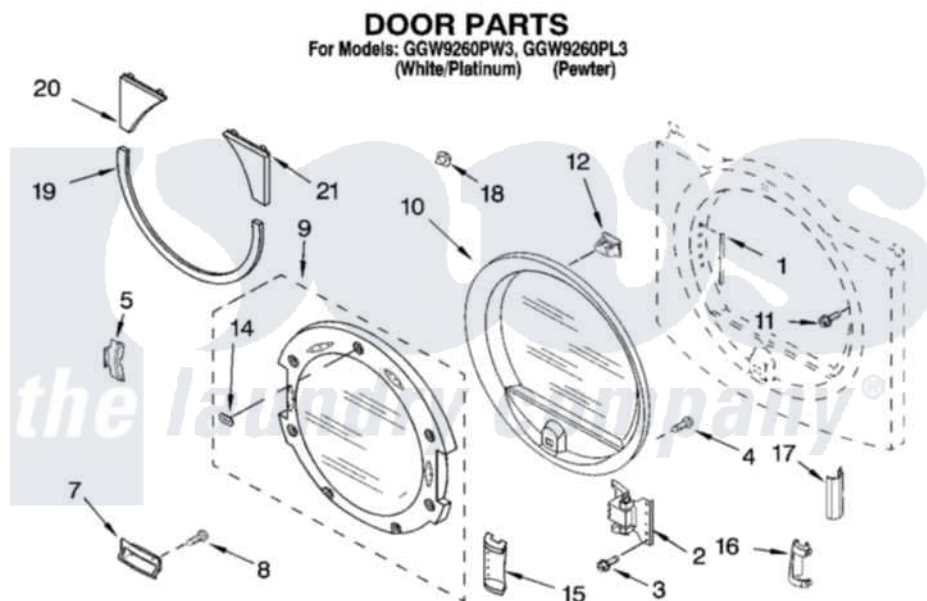

Whirlpool GGW9260PW3 05 - DOOR PARTS, OPTIONAL PARTS (NOT INCLUDED)

8181228

9

Whirlpool [Residential Whirlpool GGW9260PW3 Dryer Parts](#) Parts Diagram 05 - DOOR PARTS, OPTIONAL PARTS (NOT INCLUDED)

Click on the part number to view part

Item	Original Part Number	Replaced By	Status	Part Description
1	8066209	8563855		Label, Hinge Hole
2	8559709	280200		Hinge
3	8534015	280203		Screw-Kit
4	9742177			Screw, 8-18 X .625
5	8529539			Bracket, Handle
7	8559739			Handle, Door Assembly
"	8559743			Handle, Door Assembly
"	8559738			Handle, Door Assembly Handle, Door Assembly
"	8559742			Handle, Door Assembly Handle, Door Assembly
8	3357011	308685		Side Trim)
9	8572960			Door Assembly
"	8572962			Door Assembly
10	8557501			Inner Door Assembly