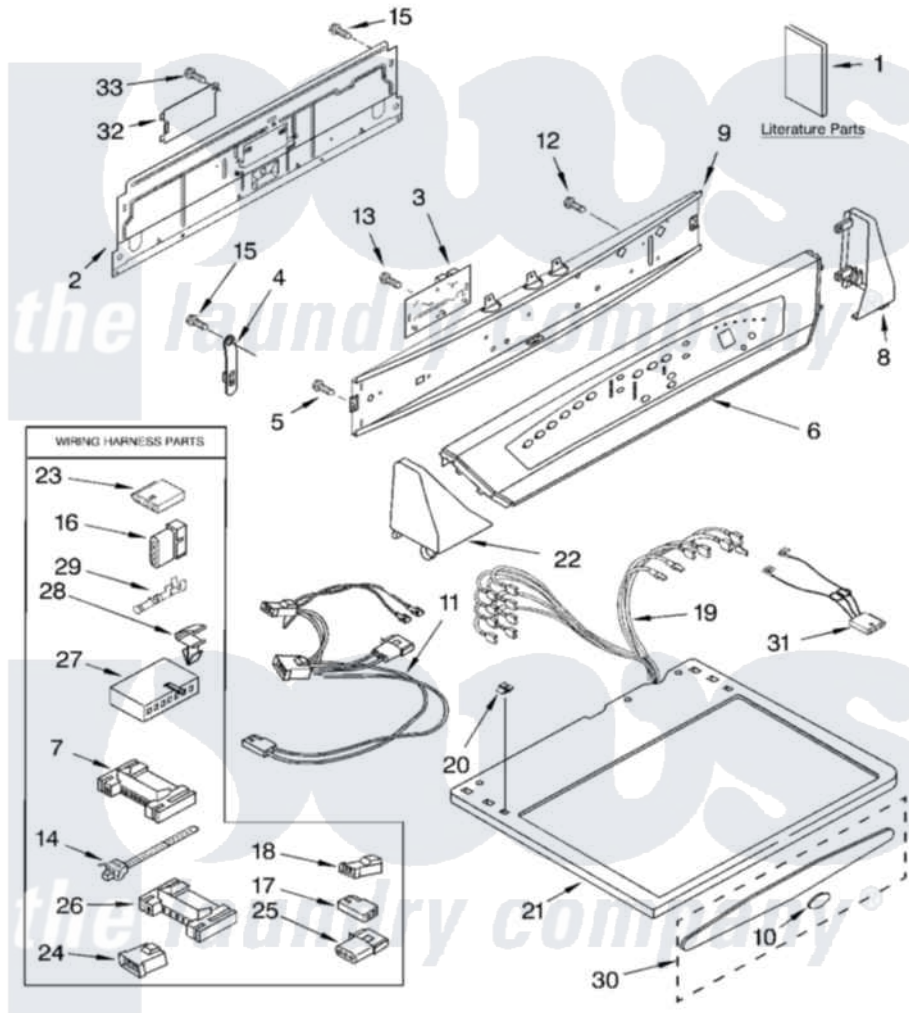

Whirlpool GGW9868KL2 01 - TOP AND CONSOLE PARTS

TOP AND CONSOLE PARTS

For Models: GGW9868KQ2, GGW9868KL2, GGW9868KT2
(Designer White) (Pewter) (Biscuit)

27" GAS DRYER

03-03 Litho in U.S.A. (djc)

1

Part No. 8180013

Whirlpool [Residential Whirlpool GGW9868KL2 Dryer Parts](#) Parts Diagram 01 - TOP AND CONSOLE PARTS

[Click on the part number to view part](#)

Item	Original Part Number	Replaced By	Status	Part Description
1	LIT8528148		Not Available	Literature Parts (Guide, Use & Care)
"	LIT3979174		Not Available	Literature Parts (Instructions, Installation)
"	LIT8541837		Not Available	Literature Parts (Tech Sheet)
"	N/A		Not Available	Following May Be Purchased DO-IT-YOURSELF REPAIR MANUALS
"	LIT677818	677818L		Diy
2	8274338	285906		Panel-Rear
3	3980061	8566150		Control Board
4	8318255	8568314		Strap, Console
5	304231			Screw, 8-18 X 1/2
6	3978825			Panel, Console
"	3978826			Panel, Console
7	3395683			Receptacle, Multi-Terminal
8	8299686			Cap, End
"	8299688			Cap, End

"	8299687		Cap, End
9	8299690		Bracket, Control
10	8316751		Medallion Insert
11	3401850		Harness-Gas
12	3400073		Screw, Ground
13	3400826		Screw, 8-18 X 3/4
14	3391018		Tie Cable
15	693995		Screw, Hex Head
16	353424		Plug, Terminal
17	717252		Receptacle, Terminal
18	3403499		Connector, 2-Postion
19	8299949		Harness, Wiring
20	357213		Nut, Push-In
21	3978832	3979256	Top
"	3978837	3979257	Top
"	3978833	3979258	Top
22	8299683	Not Available	Cap, End (L.H.) (Includes Item 13) (White)
"	8299685		Cap, End
"	8299684		Cap, End
23	3936144		Do-It-Yourself Repair Manuals
24	3403498		Connector, 3-Position
25	697779		Plug, 3-Way
26	2203186		Connector, 5-Circuit
27	3936150		Connector, 7-Circuit
28	3394427		Clip-Harness
29	94614		Terminal
30	8521943		Medallion Assembly
"	8521944		Medallion Assembly
31	3406653		Harness, Sensor
32	8317340		Cover, Terminal Block
33	3390814	90767	Screw, 8A X 3/8 HeX Washer Head Tapping