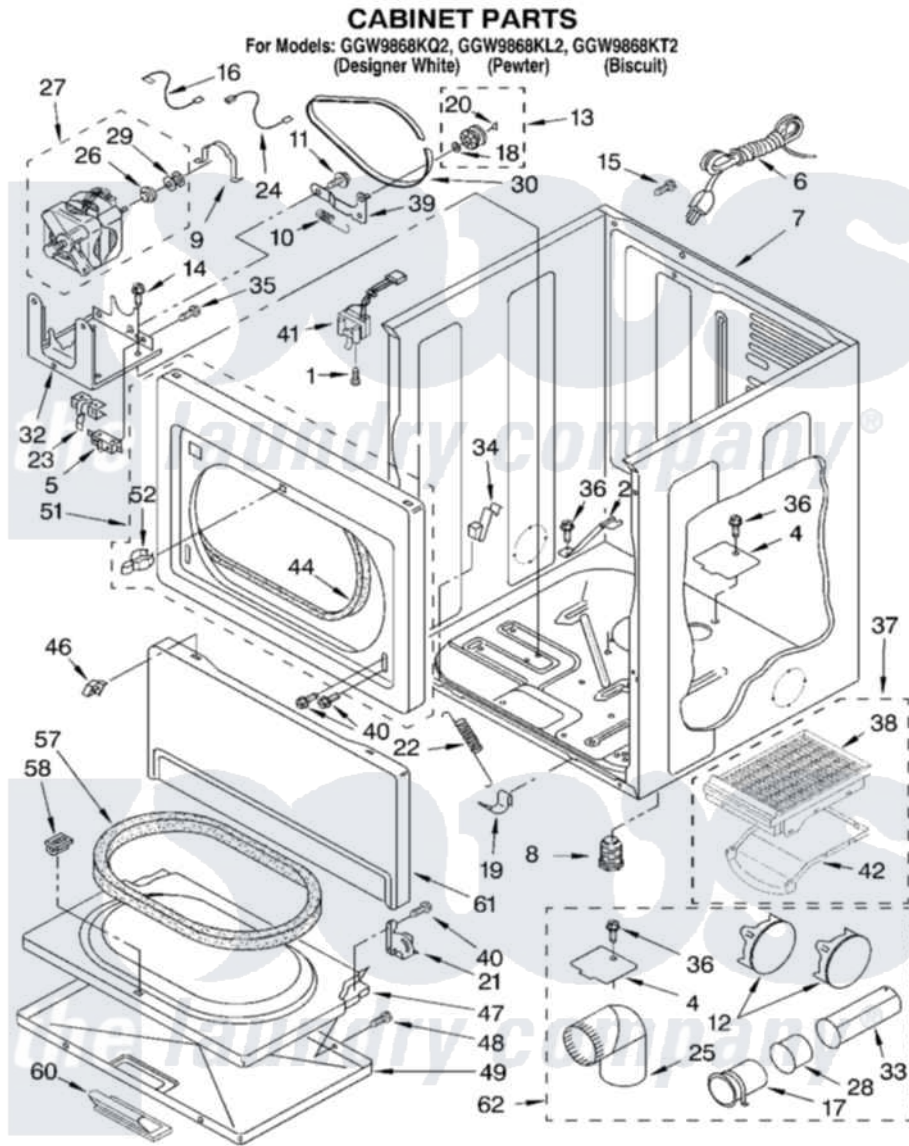

Whirlpool GGW9868KL2 02 - CABINET PARTS

8180013

3

Whirlpool Residential Whirlpool GGW9868KL2 Dryer Parts Parts Diagram 02 - CABINET PARTS
Click on the part number to view part

Item	Original Part Number	Replaced By	Status	Part Description
1	697773	3395530		Screw
2	8529757			Bracket, Burner
4	3394331			Plate Cover
5	3394881	279782		Switch-Lid
6	344020	3401402		Cord, Power
7	8310656			Cabinet
"	8528155	3979259		Cabinet
"	8310659		Not Available	Cabinet (Biscuit)
8	3392100	49621		Feet-Leveling
"	279810			Foot-Optional
9	660658			Clamp, Motor Mounting 343481 685441
10	3387374			Spring, Idler
11	3389420			Retainer-Idler 1/4-20 X 1/16
12	697750	W10470674		Dryer Exhaust Kit
"	3979261			Plug, Multivent
"	3388311			Plug, Multivent