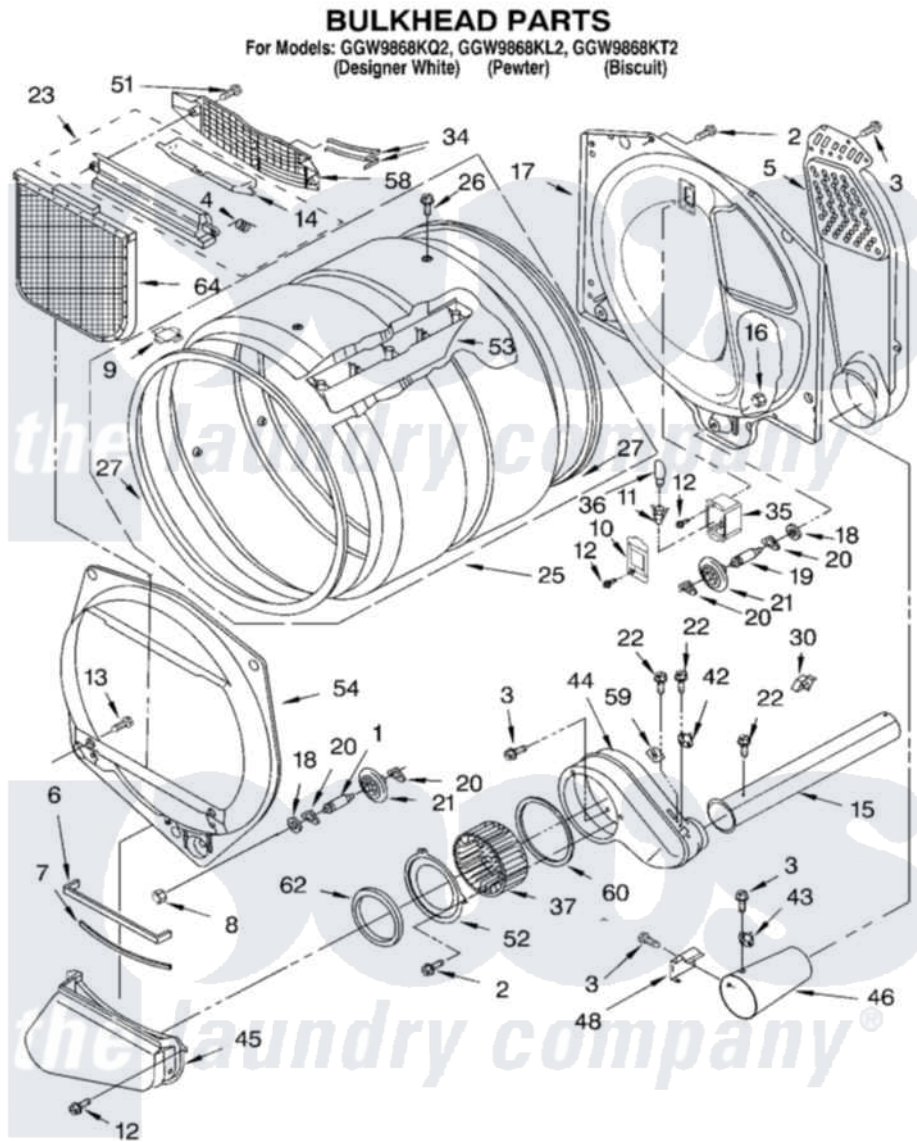

Whirlpool GGW9868KL2 03 - BULKHEAD PARTS

8180013

5

Whirlpool [Residential Whirlpool GGW9868KL2 Dryer Parts](#) Parts Diagram 03 - BULKHEAD PARTS
Click on the part number to view part

Item	Original Part Number	Replaced By	Status	Part Description
1	3399508	W10359271		Shaft, Drum Roller Threads
2	3390647	488729		Screw
3	90767			Screw, 8A X 3/8 HeX Washer Head Tapping
4	3394986			Spring, Lint Screen Door
5	3394346			Air Duct Assembly
6	697813			Seal, Outlet Housing
7	697814	697813		Seal, Outlet Housing
8	3359452			Nut, Lock
9	8066086			Plug, Drum Hole
10	3402841	8532165		Lens, Drum Light
11	3403634	W10136369		Socket, Drum Light Assembly
12	487909	488729		Screw
13	695240	488729		Screw
14	3394984	8563758		Door, Lint Screen
15	8318486	279936		Kit-Exhst
16	3387709			Nut, 3/8-16