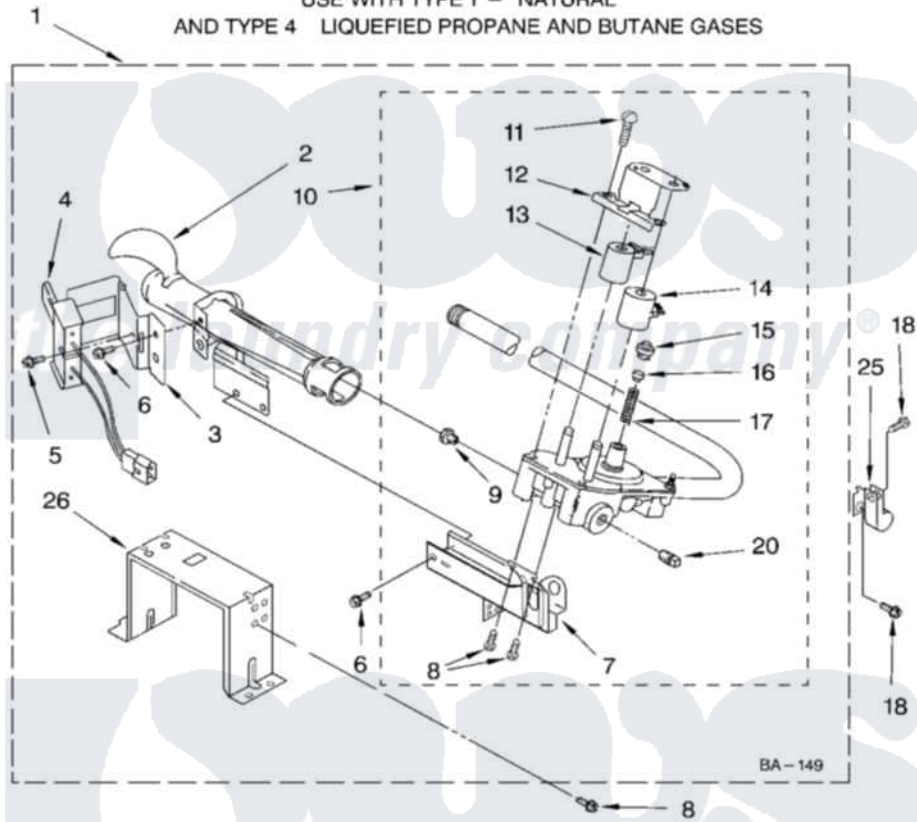

# Whirlpool GGW9868KL2 04 - 8318276 BURNER ASSEMBLY

## 8318276 BURNER ASSEMBLY

For Models: GGW9868KQ2, GGW9868KL2, GGW9868KT2  
(Designer White) (Pewter) (Biscuit)

USE WITH TYPE 1 - NATURAL  
AND TYPE 4 LIQUEFIED PROPANE AND BUTANE GASES

8180013

7

Whirlpool [Residential Whirlpool GGW9868KL2 Dryer Parts](#) Parts Diagram 04 - 8318276 BURNER ASSEMBLY  
Click on the part number to view part

Item	Original Part Number	Replaced By	Status	Part Description
1	8318276	<a href="#">280119</a>		Burner-Gas
2	688617	<a href="#">693140</a>		Burner
3	<a href="#">694298</a>			Bracket, Ignitor
4	686590	<a href="#">279311</a>		Ignitor
5	<a href="#">3393909</a>			Screw, 8-32 X 7/8
6	343641	<a href="#">681414</a>		Screw, 10AB X 1/2
7	3389871		Not Available	Base, Burner
8	<a href="#">3387057</a>			Screw, 10-16 X 1/2 Orifice, Burner
9	<a href="#">234826</a>			Orifice, Burner Type 1
"	<a href="#">229742</a>			Orifice, Burner
"	<a href="#">234868</a>			Orifice, Burner
10	8318281	<a href="#">W10480542</a>		Valve-Gas
11	<a href="#">694421</a>			Screw, Bracket Mounting
12	<a href="#">694538</a>			Bracket, Shunt
13	<a href="#">694540</a>			Coil, 60 Hz
14	<a href="#">694539</a>			Coil, 60 Hz