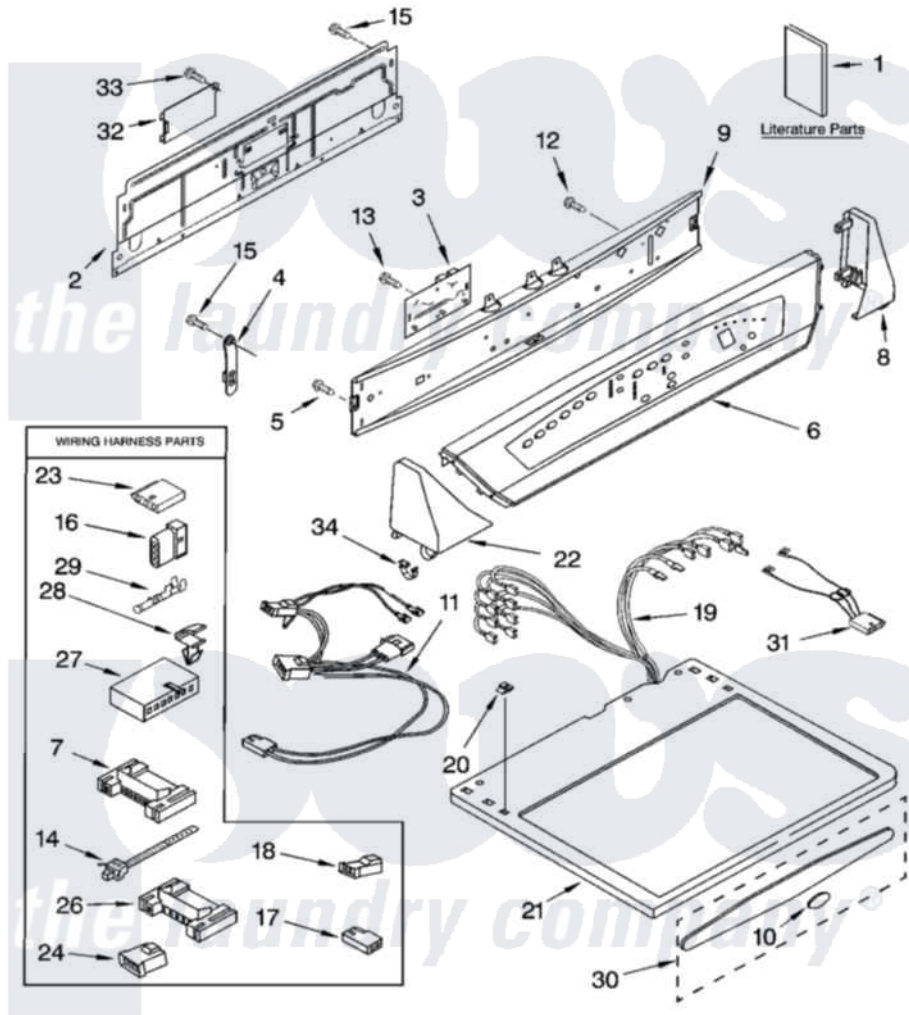

Whirlpool GGW9868KL3 01 - TOP AND CONSOLE PARTS

TOP AND CONSOLE PARTS

For Models: GGW9868KQ3, GGW9868KL3, GGW9868KT3
(Designer White) (Pewter) (Biscuit)

27" GAS DRYER

6-04 Litho in U.S.A. (djc)

1

Part No. 8180435

Whirlpool [Residential Whirlpool GGW9868KL3 Dryer Parts](#) Parts Diagram 01 - TOP AND CONSOLE PARTS
Click on the part number to view part

Item	Original Part Number	Replaced By	Status	Part Description
1	8528148		Not Available	Guide, Use & Care
"	3979174		Not Available	Instructions, Installation
"	8541837		Not Available	Tech Sheet
"	N/A		Not Available	Following May Be Purchased DO-IT-YOURSELF REPAIR MANUALS
"	677818		Not Available	Manual, Do-It- Yourself Repair (Dryer)
2	8274338	285906		Panel-Rear
3	3980061	8566150		Control Board
4	8318255	8568314		Strap, Console
5	304231			Screw, 8-18 X 1/2
6	3978825			Panel, Console
"	3978826			Panel, Console
7	3395683			Receptacle, Multi-Terminal
8	8299686			Cap, End
"	8299688			Cap, End

"	8299687		Cap, End
9	8299690		Bracket, Control
10	8316751		Medallion Insert
11	3401850		Harness-Gas
12	3400073		Screw, Ground
13	3400826		Screw, 8-18 X 3/4
14	3391018		Tie Cable
15	693995		Screw, Hex Head
16	353424		Plug, Terminal
17	717252		Receptacle, Terminal
18	3403499		Connector, 2-Postion
19	8299949		Harness, Wiring
20	357213		Nut, Push-In
21	3978832	3979256	Top
"	3978837	3979257	Top
"	3978833	3979258	Top
22	8299683	Not Available	Cap, End (L.H.) (Includes Item 13) (White)
"	8299685		Cap, End
"	8299684		Cap, End
23	3936144		Do-It-Yourself Repair Manuals
24	3403498		Connector, 3-Position
26	2203186		Connector, 5-Circuit
27	3936150		Connector, 7-Circuit
28	3394427		Clip-Harness
29	94614		Terminal
30	8521943		Medallion Assembly
"	8521944		Medallion Assembly
31	3406653		Harness, Sensor
32	8317340		Cover, Terminal Block
33	3390814	90767	Screw, 8A X 3/8 HeX Washer Head Tapping
34	8312709		Clip-Console