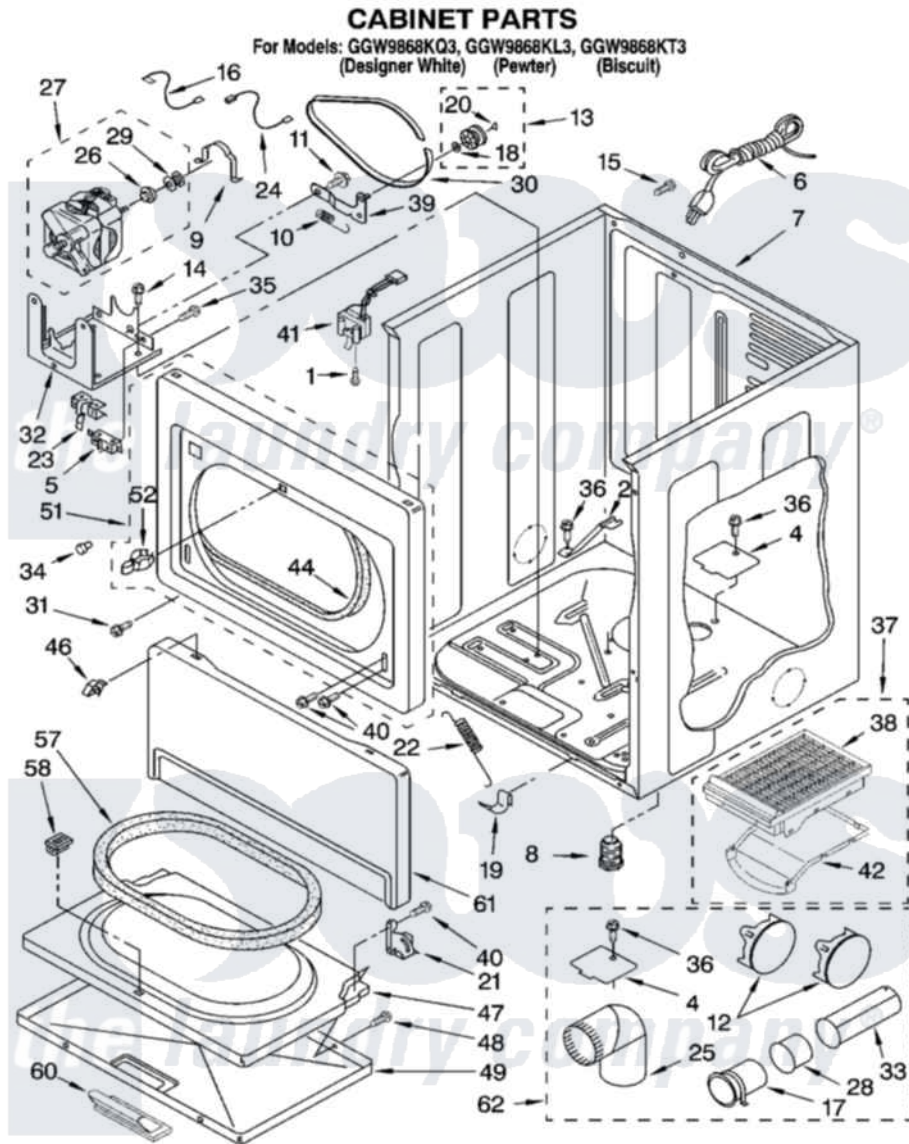

Whirlpool GGW9868KL3 02 - CABINET PARTS

8180435

3

Whirlpool Residential Whirlpool GGW9868KL3 Dryer Parts Parts Diagram 02 - CABINET PARTS
Click on the part number to view part

Item	Original Part Number	Replaced By	Status	Part Description
1	697773	3395530		Screw
2	8529757			Bracket, Burner
4	3394331			Plate Cover
5	3394881	279782		Switch-Lid
6	344020	3401402		Cord, Power
7	8310656			Cabinet
"	8528155	3979259		Cabinet
"	8310659		Not Available	Cabinet (Biscuit)
8	3392100	49621		Feet-Leveling
"	279810			Foot-Optional
9	660658			Clamp, Motor Mounting 343481 685441
10	3387374			Spring, Idler
11	3389420			Retainer-Idler 1/4-20 X 1/16
12	697750	W10470674		Dryer Exhaust Kit
"	3979261			Plug, Multivent
"	3388311			Plug, Multivent