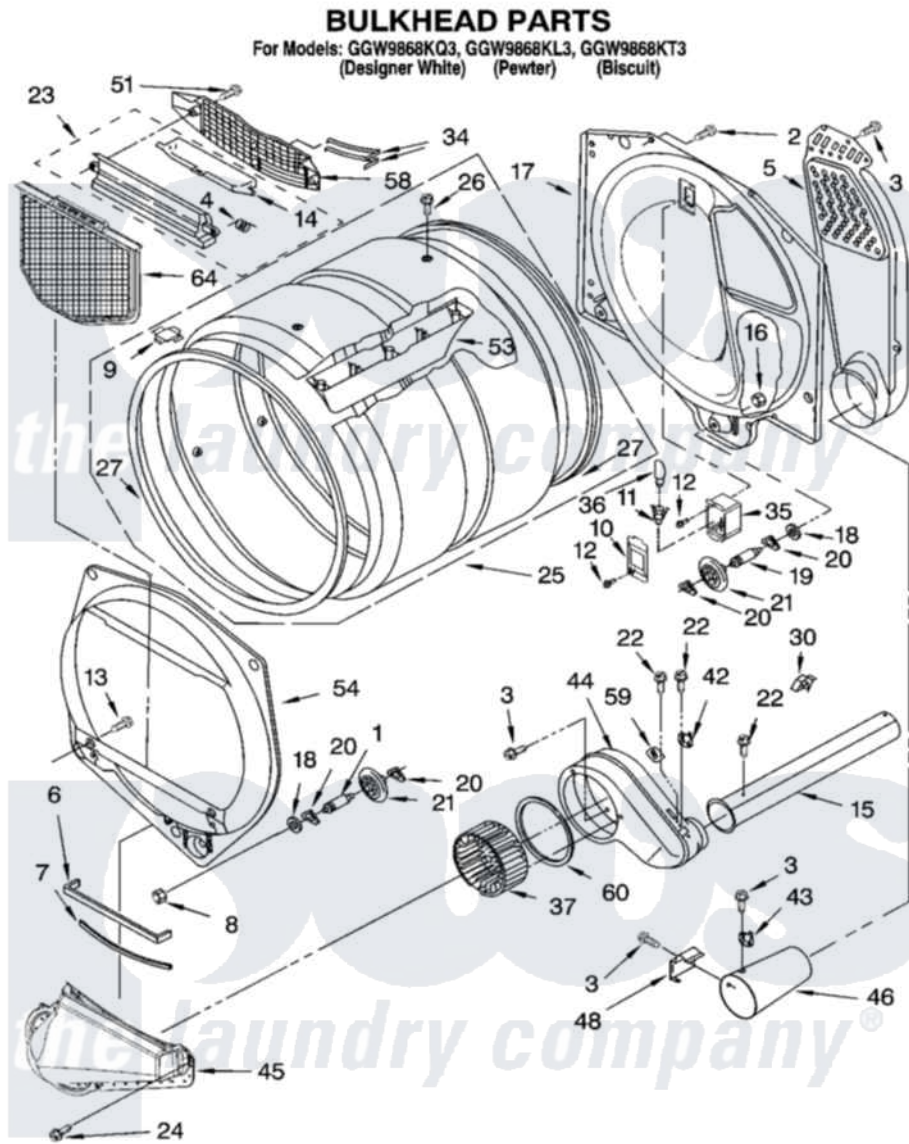

# Whirlpool GGW9868KL3 03 - BULKHEAD PARTS

8180435

5

Whirlpool [Residential Whirlpool GGW9868KL3 Dryer Parts](#) Parts Diagram 03 - BULKHEAD PARTS  
 Click on the part number to view part

| Item | Original Part Number    | Replaced By               | Status | Part Description                        |
|------|-------------------------|---------------------------|--------|---|
| 1    | 3399508                 | <a href="#">W10359271</a> |        | Shaft, Drum Roller Threads              |
| 2    | 3390647                 | <a href="#">488729</a>    |        | Screw                                   |
| 3    | <a href="#">90767</a>   |                           |        | Screw, 8A X 3/8 HeX Washer Head Tapping |
| 4    | <a href="#">3394986</a> |                           |        | Spring, Lint Screen Door                |
| 5    | <a href="#">3394346</a> |                           |        | Air Duct Assembly                       |
| 6    | <a href="#">697813</a>  |                           |        | Seal, Outlet Housing                    |
| 7    | 697814                  | <a href="#">697813</a>    |        | Seal, Outlet Housing                    |
| 8    | <a href="#">3359452</a> |                           |        | Nut, Lock                               |
| 9    | <a href="#">8066086</a> |                           |        | Plug, Drum Hole                         |
| 10   | 3402841                 | <a href="#">8532165</a>   |        | Lens, Drum Light                        |
| 11   | 3403634                 | <a href="#">W10136369</a> |        | Socket, Drum Light Assembly             |
| 12   | 487909                  | <a href="#">488729</a>    |        | Screw                                   |
| 13   | 695240                  | <a href="#">488729</a>    |        | Screw                                   |
| 14   | 3394984                 | <a href="#">8563758</a>   |        | Door, Lint Screen                       |
| 15   | 8318486                 | <a href="#">279936</a>    |        | Kit-Exhst                               |
| 16   | <a href="#">3387709</a> |                           |        | Nut, 3/8-16                             |