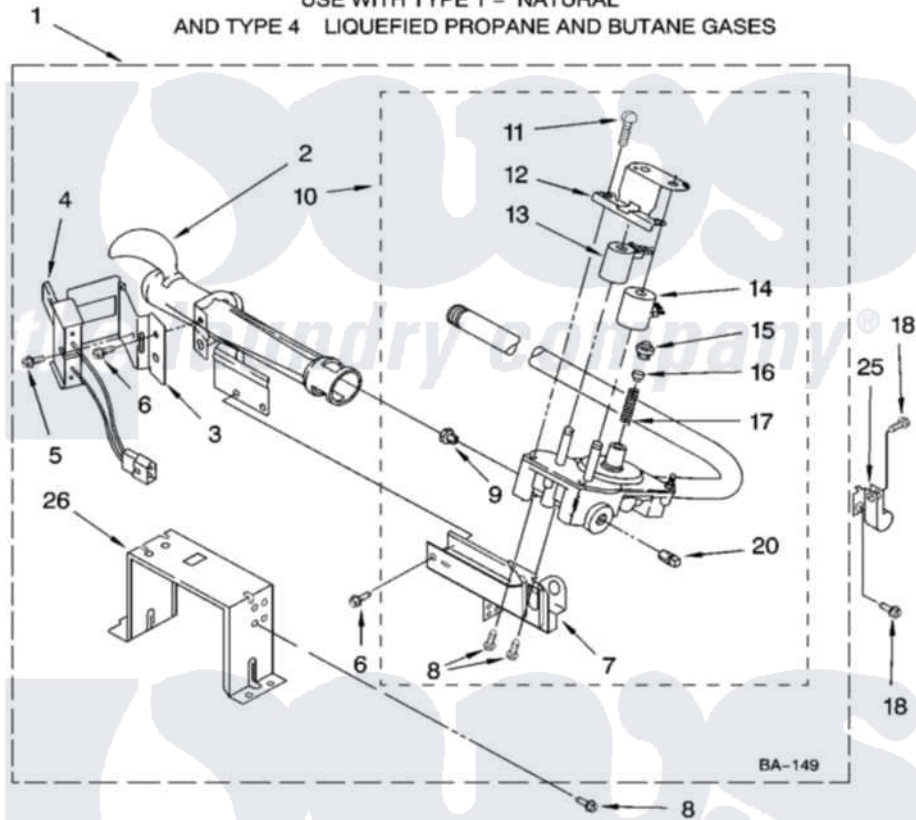

Whirlpool GGW9868KL3 04 - 8318276 BURNER ASSEMBLY

8318276 BURNER ASSEMBLY

For Models: GGW9868KQ3, GGW9868KL3, GGW9868KT3
(Designer White) (Pewter) (Biscuit)

USE WITH TYPE 1 - NATURAL
AND TYPE 4 LIQUEFIED PROPANE AND BUTANE GASES

8180435

7

Whirlpool [Residential Whirlpool GGW9868KL3 Dryer Parts](#) Parts Diagram 04 - 8318276 BURNER ASSEMBLY
Click on the part number to view part

Item	Original Part Number	Replaced By	Status	Part Description
1	8318276	280119		Burner-Gas
2	688617	693140		Burner
3	694298			Bracket, Ignitor
4	686590	279311		Ignitor
5	3393909			Screw, 8-32 X 7/8
6	343641	681414		Screw, 10AB X 1/2
7	3389871		Not Available	Base, Burner
8	3387057			Screw, 10-16 X 1/2 Orifice, Burner
9	234826			Orifice, Burner Type 1
"	229742			Orifice, Burner
"	234868			Orifice, Burner
10	8318281	W10480542		Valve-Gas
11	694421			Screw, Bracket Mounting
12	694538			Bracket, Shunt
13	694540			Coil, 60 Hz
14	694539			Coil, 60 Hz

15	694424		Leak, Limiter
16	694423		Screw, Regulator Adjustment
17	694422		Spring, Regulator
18	3390647	488729	Screw
20	239822	W10295523	Plug, Pipe
25	3387561		Clamp-Pipe
26	3389889		Bracket, Support
"	N/A		FOLLOWING PARTS NOT ILLUSTRATED
"	694572	49572A	Conversion Kit To Type L.p.g.f