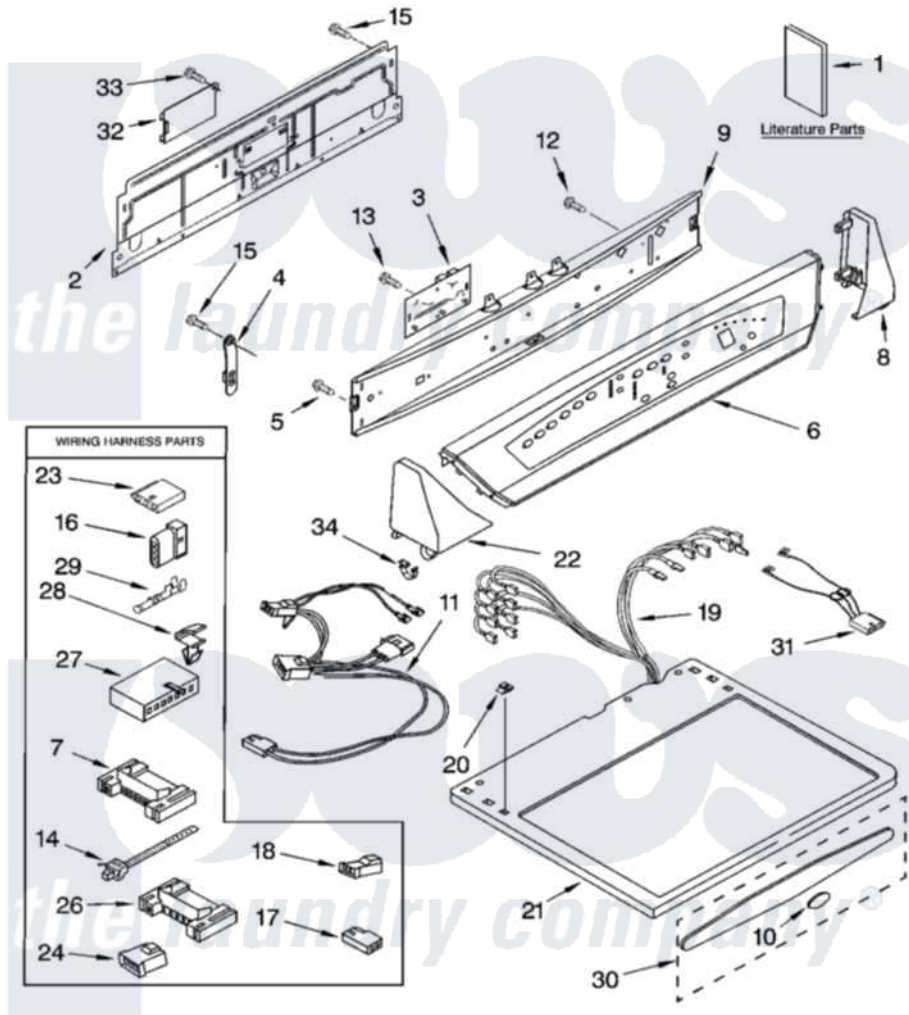

Whirlpool GGW9868KL4 01 - TOP AND CONSOLE PARTS

TOP AND CONSOLE PARTS

For Models: GGW9868KQ4, GGW9868KL4, GGW9868KT4
(Designer White) (Pewter) (Biscuit)

27" GAS DRYER

6-05 Litho in U.S.A. (LT)

1

Part No. 8180708

Whirlpool Residential Whirlpool GGW9868KL4 Dryer Parts Parts Diagram 01 - TOP AND CONSOLE PARTS
Click on the part number to view part

Item	Original Part Number	Replaced By	Status	Part Description
1	8528148		Not Available	Guide, Use & Care
"	3979174		Not Available	Instructions, Installation
"	8541837		Not Available	Tech Sheet
"	N/A		Not Available	Following May Be Purchased DO-IT-YOURSELF REPAIR MANUALS
"	677818		Not Available	Manual, Do-It- Yourself Repair (Dryer)
2	8274338	285906		Panel-Rear
3	8566150			Control Board
4	8568314			Strap, Console
5	304231			Screw, 8-18 X 1/2
6	3978825			Panel, Console
"	3978826			Panel, Console
7	3395683			Receptacle, Multi-Terminal
8	8299686			Cap, End
"	8299688			Cap, End

"	8299687		Cap, End
9	8299690		Bracket, Control
10	8316751		Medallion Insert
11	3401850		Harness-Gas
12	3400073		Screw, Ground
13	3400826		Screw, 8-18 X 3/4
14	3391018		Tie Cable
15	693995		Screw, Hex Head
16	353424		Plug, Terminal
17	717252		Receptacle, Terminal
18	3403499		Connector, 2-Postion
19	8299949		Harness, Wiring
20	357213		Nut, Push-In
21	3978832	3979256	Top
"	3978837	3979257	Top
"	3978833	3979258	Top
22	8299683	Not Available	Cap, End (L.H.) (Includes Item 13) (White)
"	8299685		Cap, End
"	8299684		Cap, End
23	3936144		Do-It-Yourself Repair Manuals
24	3403498		Connector, 3-Position
26	2203186		Connector, 5-Circuit
27	3936150		Connector, 7-Circuit
28	3394427		Clip-Harness
29	94614		Terminal
30	8521943		Medallion Assembly
"	8521944		Medallion Assembly
31	3406653		Harness, Sensor
32	8317340		Cover, Terminal Block
33	3390814	90767	Screw, 8A X 3/8 HeX Washer Head Tapping
34	8312709		Clip-Console