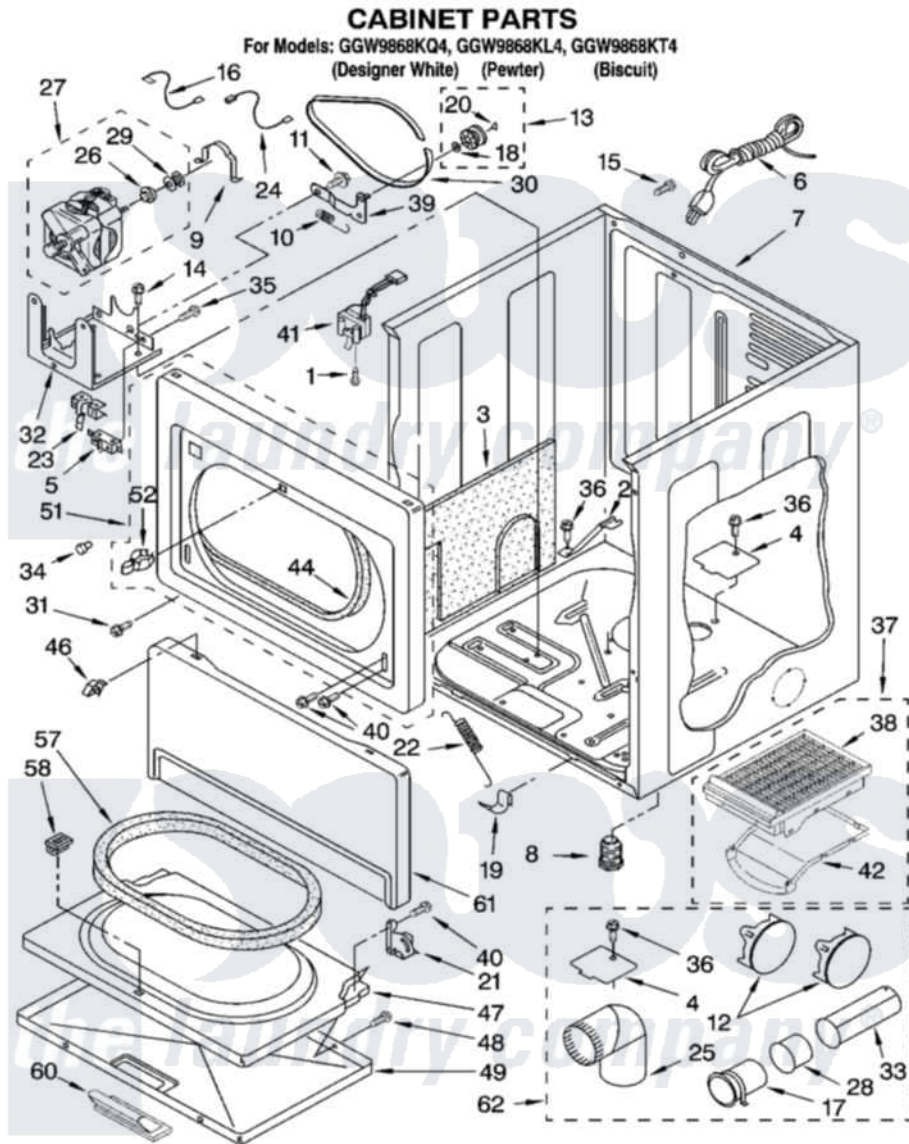

Whirlpool GGW9868KL4 02 - CABINET PARTS

8180708

3

Whirlpool Residential Whirlpool GGW9868KL4 Dryer Parts Parts Diagram 02 - CABINET PARTS
Click on the part number to view part

Item	Original Part Number	Replaced By	Status	Part Description
1	697773	3395530		Screw
2	8529757			Bracket, Burner
3	8564132	8564134		Board, Sound Dampening
4	3394331			Plate Cover
5	3394881	279782		Switch-Lid
6	344020	3401402		Cord, Power
7	8310656			Cabinet
"	8528155	3979259		Cabinet
"	8310659		Not Available	Cabinet (Biscuit)
8	3392100	49621		Feet-Leveling
"	279810			Foot-Optional
9	660658			Clamp, Motor Mounting 343481 685441
10	3387374			Spring, Idler
11	3389420			Retainer-Idler 1/4-20 X 1/16
12	697750	W10470674		Dryer Exhaust Kit
"	3979261			Plug, Multivent