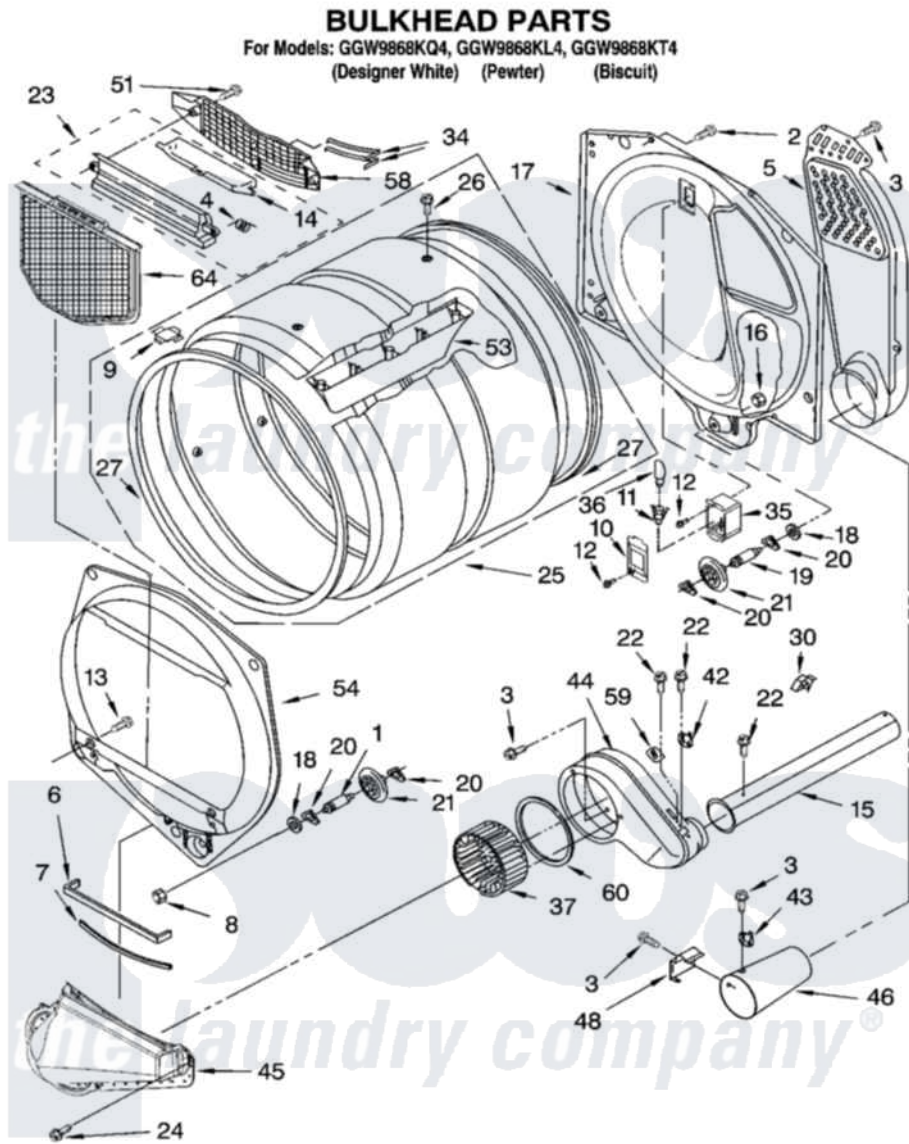

# Whirlpool GGW9868KL4 03 - BULKHEAD PARTS

8180708

5

Whirlpool [Residential Whirlpool GGW9868KL4 Dryer Parts](#) Parts Diagram 03 - BULKHEAD PARTS  
 Click on the part number to view part

Item	Original Part Number	Replaced By	Status	Part Description
1	3399508	<a href="#">W10359271</a>		Shaft, Drum Roller Threads
2	3390647	<a href="#">488729</a>		Screw
3	<a href="#">90767</a>			Screw, 8A X 3/8 HeX Washer Head Tapping
4	<a href="#">3394986</a>			Spring, Lint Screen Door
5	<a href="#">3394346</a>			Air Duct Assembly
6	<a href="#">697813</a>			Seal, Outlet Housing
7	697814	<a href="#">697813</a>		Seal, Outlet Housing
8	<a href="#">3359452</a>			Nut, Lock
9	<a href="#">8066086</a>			Plug, Drum Hole
10	3402841	<a href="#">8532165</a>		Lens, Drum Light
11	3403634	<a href="#">W10136369</a>		Socket, Drum Light Assembly
12	487909	<a href="#">488729</a>		Screw
13	695240	<a href="#">488729</a>		Screw
14	3394984	<a href="#">8563758</a>		Door, Lint Screen
15	8318486	<a href="#">279936</a>		Kit-Exhst
16	<a href="#">3387709</a>			Nut, 3/8-16