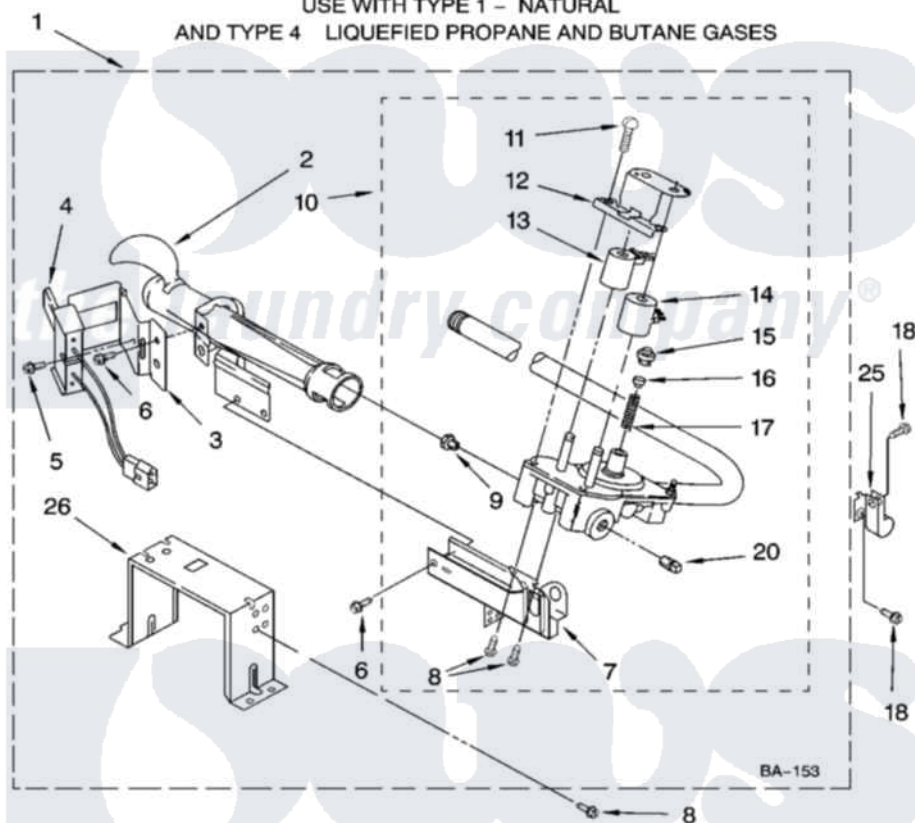

Whirlpool GGW9868KL4 04 - 8576353 BURNER ASSEMBLY, OPTIONAL PARTS (NOT INCLUDED)

8576353 BURNER ASSEMBLY

For Models: GGW9868KQ4, GGW9868KL4, GGW9868KT4
(Designer White) (Pewter) (Biscuit)

USE WITH TYPE 1 - NATURAL
AND TYPE 4 LIQUEFIED PROPANE AND BUTANE GASES

8180708

7

Whirlpool [Residential Whirlpool GGW9868KL4 Dryer Parts](#) Parts Diagram 04 - 8576353 BURNER ASSEMBLY, OPTIONAL PARTS (NOT INCLUDED).
Click on the part number to view part

Item	Original Part Number	Replaced By	Status	Part Description
1	8576353	280119		Burner-Gas
2	688617	693140		Burner
3	694298			Bracket, Ignitor
4	686590	279311		Ignitor
5	3393909			Screw, 8-32 X 7/8
6	343641	681414		Screw, 10AB X 1/2
7	3389871		Not Available	Base, Burner
8	3387057			Screw, 10-16 X 1/2 Orifice, Burner
9	15418			Orifice, Burner Type 1
"	15422		Not Available	ORIFICE, BURNER (TYPE 4) (BUTANE)
"	234867	229742		Orifice, Burner
10	8281914	279923		NAT Gas
11	694421			Screw, Bracket Mounting