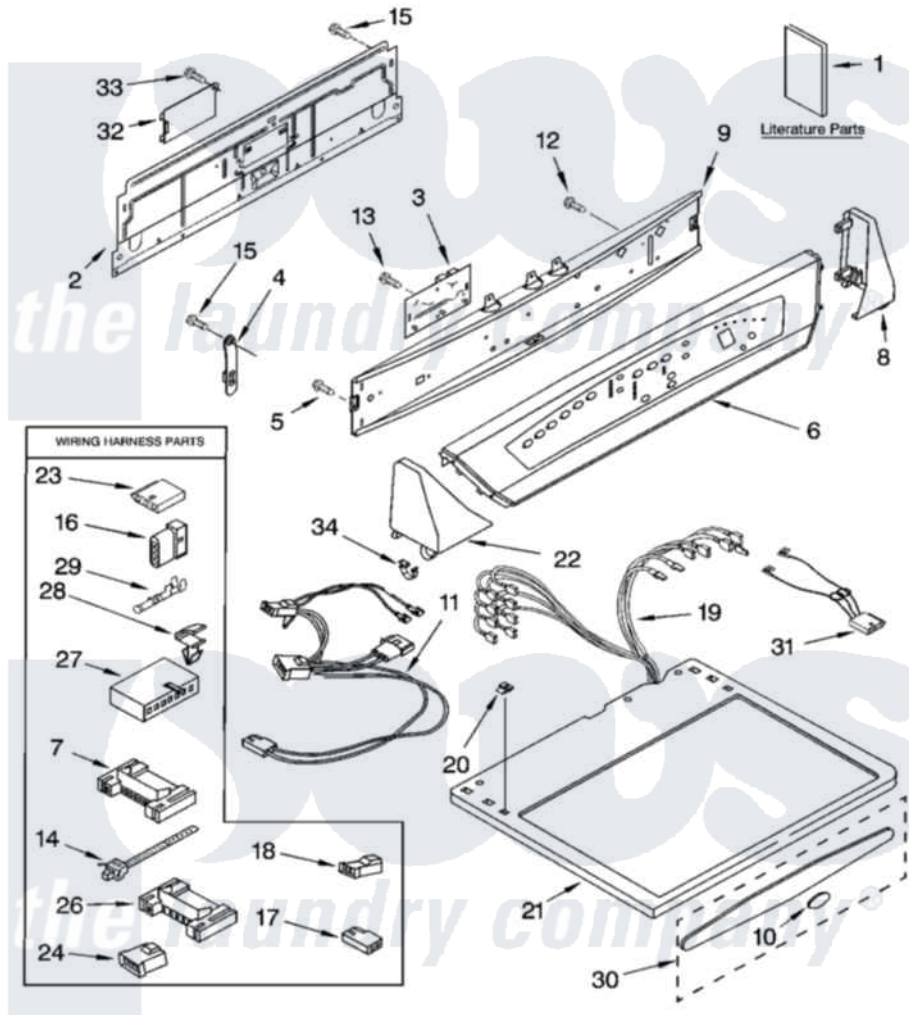

Whirlpool GGW9868KQ4 01 - TOP AND CONSOLE PARTS

TOP AND CONSOLE PARTS

For Models: GGW9868KQ4, GGW9868KL4, GGW9868KT4
(Designer White) (Pewter) (Biscuit)

27" GAS DRYER

6-05 Litho in U.S.A. (LT)

1

Part No. 8180708

Whirlpool [Residential Whirlpool GGW9868KQ4 Dryer Parts](#) Parts Diagram 01 - TOP AND CONSOLE PARTS
Click on the part number to view part

Item	Original Part Number	Replaced By	Status	Part Description
1	8528148		Not Available	Guide, Use & Care
"	3979174		Not Available	Instructions, Installation
"	8541837		Not Available	Tech Sheet
"	N/A		Not Available	Following May Be Purchased DO-IT-YOURSELF REPAIR MANUALS
"	677818		Not Available	Manual, Do-It- Yourself Repair (Dryer)
2	8274338	285906		Panel-Rear
3	8566150			Control Board
4	8568314			Strap, Console
5	304231			Screw, 8-18 X 1/2
6	3978825			Panel, Console
"	3978826			Panel, Console
7	3395683			Receptacle, Multi-Terminal
8	8299686			Cap, End
"	8299688			Cap, End

"	8299687		Cap, End
9	8299690		Bracket, Control
10	8316751		Medallion Insert
11	3401850		Harness-Gas
12	3400073		Screw, Ground
13	3400826		Screw, 8-18 X 3/4
14	3391018		Tie Cable
15	693995		Screw, Hex Head
16	353424		Plug, Terminal
17	717252		Receptacle, Terminal
18	3403499		Connector, 2-Postion
19	8299949		Harness, Wiring
20	357213		Nut, Push-In
21	3978832	3979256	Top
"	3978837	3979257	Top
"	3978833	3979258	Top
22	8299683	Not Available	Cap, End (L.H.) (Includes Item 13) (White)
"	8299685		Cap, End
"	8299684		Cap, End
23	3936144		Do-It-Yourself Repair Manuals
24	3403498		Connector, 3-Position
26	2203186		Connector, 5-Circuit
27	3936150		Connector, 7-Circuit
28	3394427		Clip-Harness
29	94614		Terminal
30	8521943		Medallion Assembly
"	8521944		Medallion Assembly
31	3406653		Harness, Sensor
32	8317340		Cover, Terminal Block
33	3390814	90767	Screw, 8A X 3/8 HeX Washer Head Tapping
34	8312709		Clip-Console