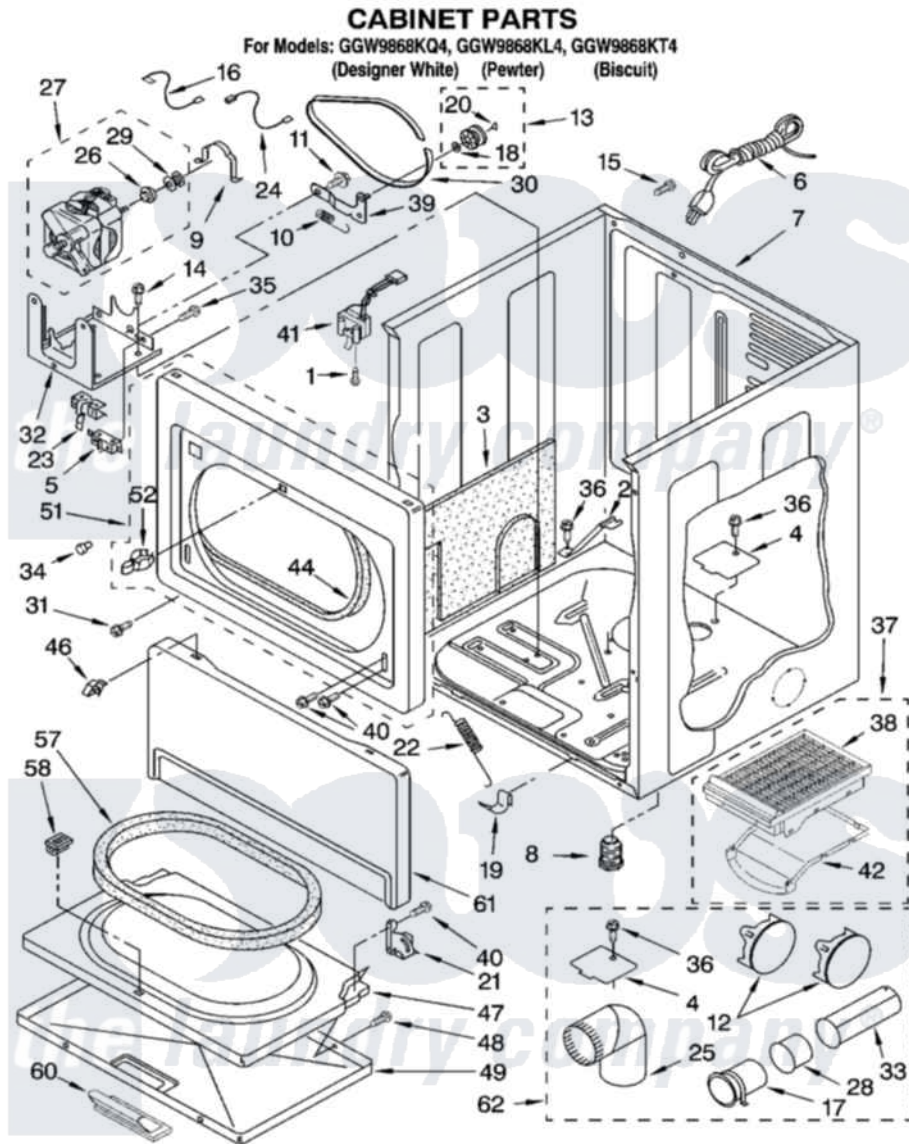

# Whirlpool GGW9868KQ4 02 - CABINET PARTS

8180708

3

Whirlpool [Residential Whirlpool GGW9868KQ4 Dryer Parts](#) Parts Diagram 02 - CABINET PARTS  
 Click on the part number to view part

Item	Original Part Number	Replaced By	Status	Part Description
1	697773	<a href="#">3395530</a>		Screw
2	<a href="#">8529757</a>			Bracket, Burner
3	8564132	<a href="#">8564134</a>		Board, Sound Dampening
4	<a href="#">3394331</a>			Plate Cover
5	3394881	<a href="#">279782</a>		Switch-Lid
6	344020	<a href="#">3401402</a>		Cord, Power
7	<a href="#">8310656</a>			Cabinet
"	8528155	<a href="#">3979259</a>		Cabinet
"	8310659		Not Available	Cabinet (Biscuit)
8	3392100	<a href="#">49621</a>		Feet-Leveling
"	<a href="#">279810</a>			Foot-Optional
9	<a href="#">660658</a>			Clamp, Motor Mounting 343481 685441
10	<a href="#">3387374</a>			Spring, Idler
11	<a href="#">3389420</a>			Retainer-Idler 1/4-20 X 1/16
12	697750	<a href="#">W10470674</a>		Dryer Exhaust Kit
"	<a href="#">3979261</a>			Plug, Multivent