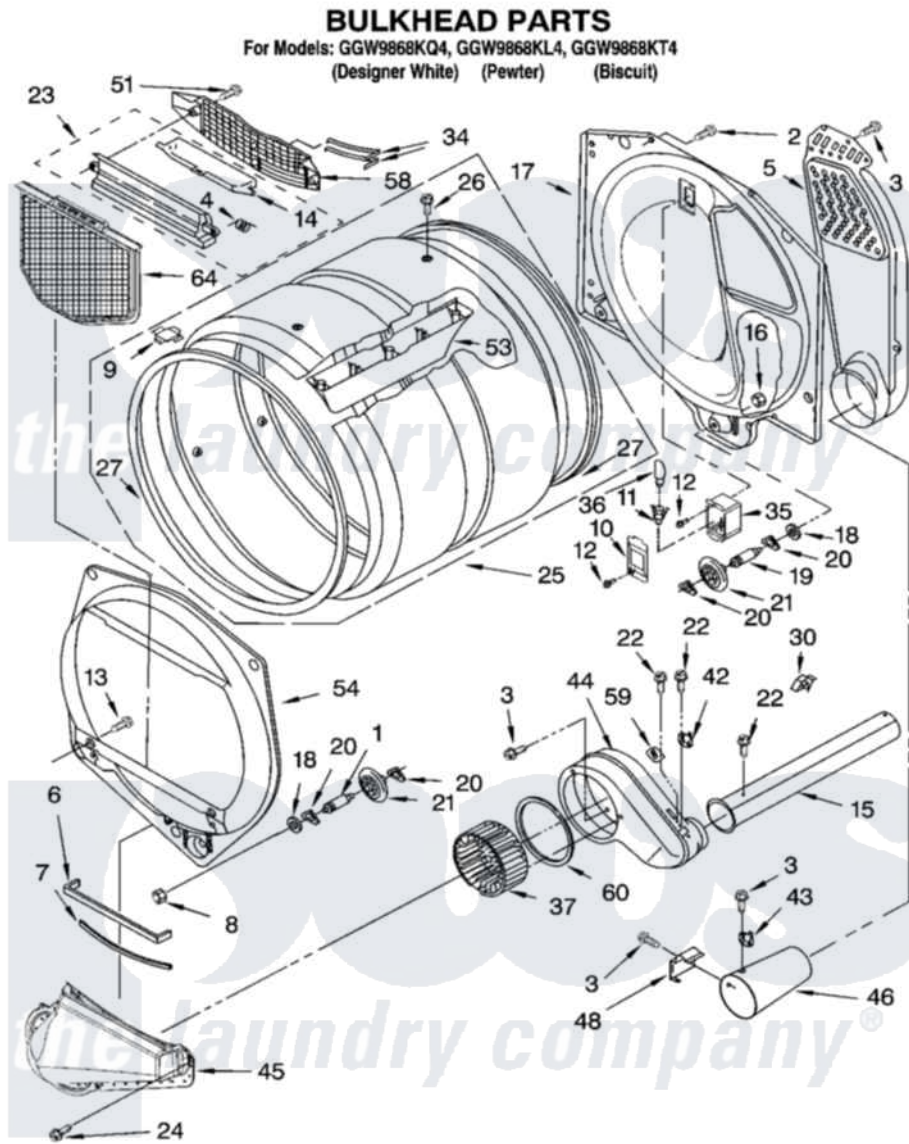

Whirlpool GGW9868KQ4 03 - BULKHEAD PARTS

8180708

5

Whirlpool [Residential Whirlpool GGW9868KQ4 Dryer Parts](#) Parts Diagram 03 - BULKHEAD PARTS
 Click on the part number to view part

Item	Original Part Number	Replaced By	Status	Part Description
1	3399508	W10359271		Shaft, Drum Roller Threads
2	3390647	488729		Screw
3	90767			Screw, 8A X 3/8 HeX Washer Head Tapping
4	3394986			Spring, Lint Screen Door
5	3394346			Air Duct Assembly
6	697813			Seal, Outlet Housing
7	697814	697813		Seal, Outlet Housing
8	3359452			Nut, Lock
9	8066086			Plug, Drum Hole
10	3402841	8532165		Lens, Drum Light
11	3403634	W10136369		Socket, Drum Light Assembly
12	487909	488729		Screw
13	695240	488729		Screw
14	3394984	8563758		Door, Lint Screen
15	8318486	279936		Kit-Exhst
16	3387709			Nut, 3/8-16

17	8520836		Bulkhead, Rear
18	3387459	W10080960	Washer, Support
19	3399509	W10359272	Shaft, Roller Drum Threads
20	690997		Washer, Thrust
21	8536973	W10314173	Support
22	3390646	W10139210	Screw, 8-18 X 5/16
23	3394985	8563755	Housing, Outlet Assembly
24	359625	487240	Screw, For Mtg. Service Capacitor
25	8318215	W10197999	Drum
26	97787	W10109200	Screw, Baffle Mounting
27	697694	280114	Seal
30	3388229		Retainer, Toe Panel
34	3387223		Electrode, Sensor
35	3977373		Bracket, Drum Light
36	3406124	22002263	Lamp
37	697772		Wheel, Blower
42	3976615	8577274	Thermostat 295F
43	3403140		Thermostat, High-Limit 205F
44	8544362	W10119255	Housing, Blower
45	8066168	W10128606	Duct-Lint
46	8066047		Funnel, Bumer
48	338906		Radiant, Sensor
51	3387230		Screw, 10-16 X 13/16
53	697693	W10113136	Baffle, Drum
54	697557		Bulkhead, Front
58	8299979		Grill, Outlet Screen Door
59	3392519		Thermal Limiter
60	697770		Seal, Cover Plate Blower Housing
64	8066170	W10120998	Screen