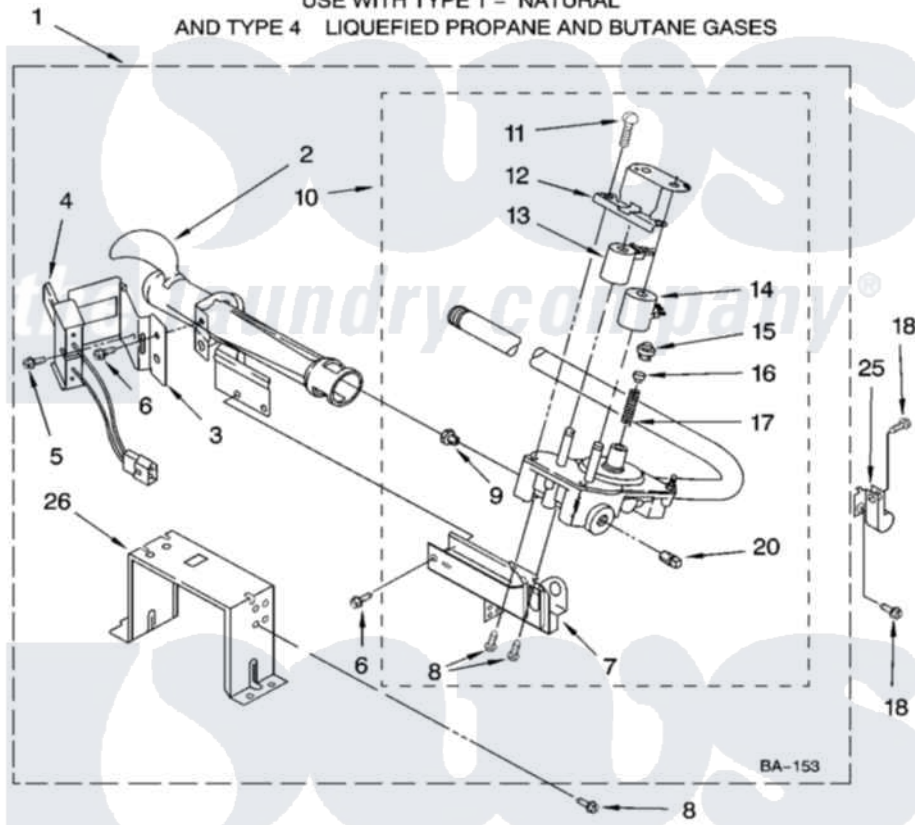

**Whirlpool GGW9868KQ4 04 - 8576353 BURNER ASSEMBLY, OPTIONAL PARTS (NOT INCLUDED)**

**8576353 BURNER ASSEMBLY**

For Models: GGW9868KQ4, GGW9868KL4, GGW9868KT4  
(Designer White) (Pewter) (Biscuit)

USE WITH TYPE 1 - NATURAL  
AND TYPE 4 LIQUEFIED PROPANE AND BUTANE GASES

8160708

7

Whirlpool [Residential Whirlpool GGW9868KQ4 Dryer Parts](#) Parts Diagram 04 - 8576353 BURNER ASSEMBLY, OPTIONAL PARTS (NOT INCLUDED).  
Click on the part number to view part

Item	Original Part Number	Replaced By	Status	Part Description
1	8576353	<a href="#">280119</a>		Burner-Gas
2	688617	<a href="#">693140</a>		Burner
3	<a href="#">694298</a>			Bracket, Ignitor
4	686590	<a href="#">279311</a>		Ignitor
5	<a href="#">3393909</a>			Screw, 8-32 X 7/8
6	343641	<a href="#">681414</a>		Screw, 10AB X 1/2
7	3389871		Not Available	Base, Burner
8	<a href="#">3387057</a>			Screw, 10-16 X 1/2 Orifice, Burner
9	<a href="#">15418</a>			Orifice, Burner Type 1
"	15422		Not Available	ORIFICE, BURNER (TYPE 4) (BUTANE)
"	234867	<a href="#">229742</a>		Orifice, Burner
10	8281914	<a href="#">279923</a>		NAT Gas
11	<a href="#">694421</a>			Screw, Bracket Mounting