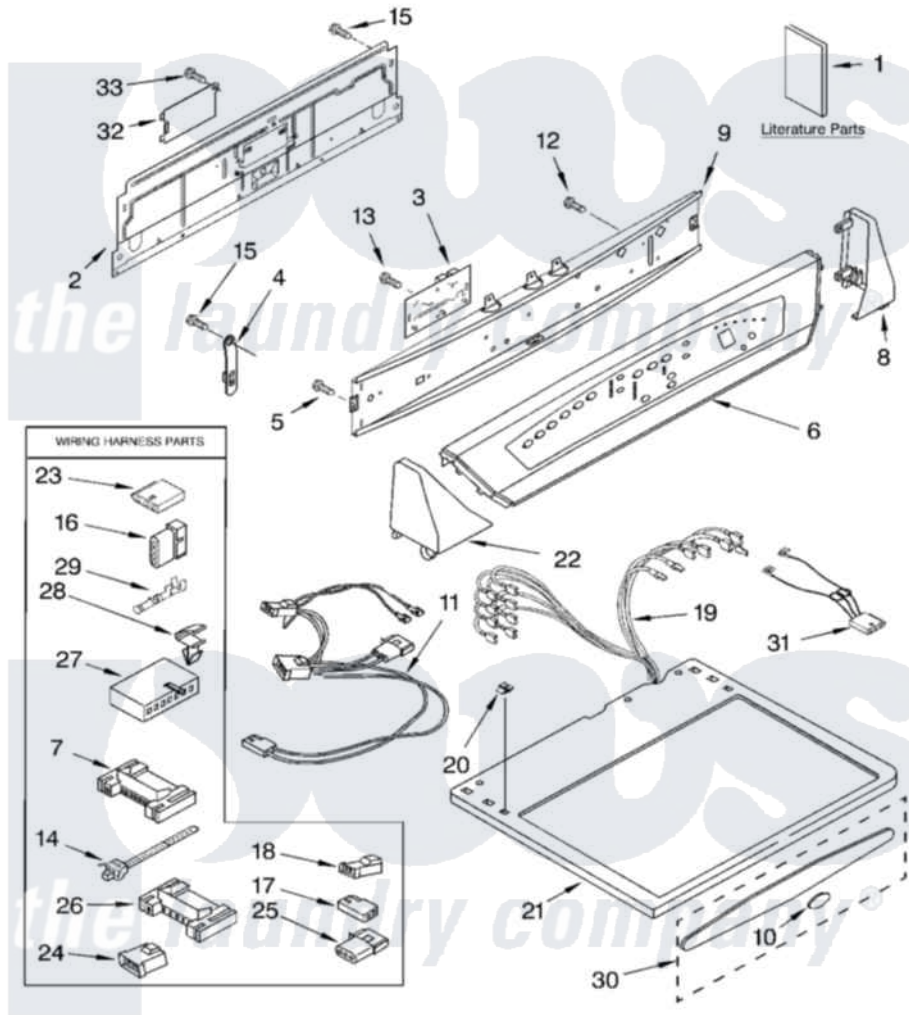

Whirlpool GGW9868KT2 01 - TOP AND CONSOLE PARTS

TOP AND CONSOLE PARTS

For Models: GGW9868KQ2, GGW9868KL2, GGW9868KT2
(Designer White) (Pewter) (Biscuit)

27" GAS DRYER

03-03 Litho in U.S.A. (djc)

1

Part No. 8180013

Whirlpool Residential Whirlpool GGW9868KT2 Dryer Parts Parts Diagram 01 - TOP AND CONSOLE PARTS

Click on the part number to view part

Item	Original Part Number	Replaced By	Status	Part Description
1	LIT8528148		Not Available	Literature Parts (Guide, Use & Care)
"	LIT3979174		Not Available	Literature Parts (Instructions, Installation)
"	LIT8541837		Not Available	Literature Parts (Tech Sheet)
"	N/A		Not Available	Following May Be Purchased DO-IT-YOURSELF REPAIR MANUALS
"	LIT677818	677818L		Diy
2	8274338	285906		Panel-Rear
3	3980061	8566150		Control Board
4	8318255	8568314		Strap, Console
5	304231			Screw, 8-18 X 1/2
6	3978825			Panel, Console
"	3978826			Panel, Console
7	3395683			Receptacle, Multi-Terminal
8	8299686			Cap, End
"	8299688			Cap, End

"	8299687		Cap, End
9	8299690		Bracket, Control
10	8316751		Medallion Insert
11	3401850		Harness-Gas
12	3400073		Screw, Ground
13	3400826		Screw, 8-18 X 3/4
14	3391018		Tie Cable
15	693995		Screw, Hex Head
16	353424		Plug, Terminal
17	717252		Receptacle, Terminal
18	3403499		Connector, 2-Postion
19	8299949		Harness, Wiring
20	357213		Nut, Push-In
21	3978832	3979256	Top
"	3978837	3979257	Top
"	3978833	3979258	Top
22	8299683	Not Available	Cap, End (L.H.) (Includes Item 13) (White)
"	8299685		Cap, End
"	8299684		Cap, End
23	3936144		Do-It-Yourself Repair Manuals
24	3403498		Connector, 3-Position
25	697779		Plug, 3-Way
26	2203186		Connector, 5-Circuit
27	3936150		Connector, 7-Circuit
28	3394427		Clip-Harness
29	94614		Terminal
30	8521943		Medallion Assembly
"	8521944		Medallion Assembly
31	3406653		Harness, Sensor
32	8317340		Cover, Terminal Block
33	3390814	90767	Screw, 8A X 3/8 HeX Washer Head Tapping