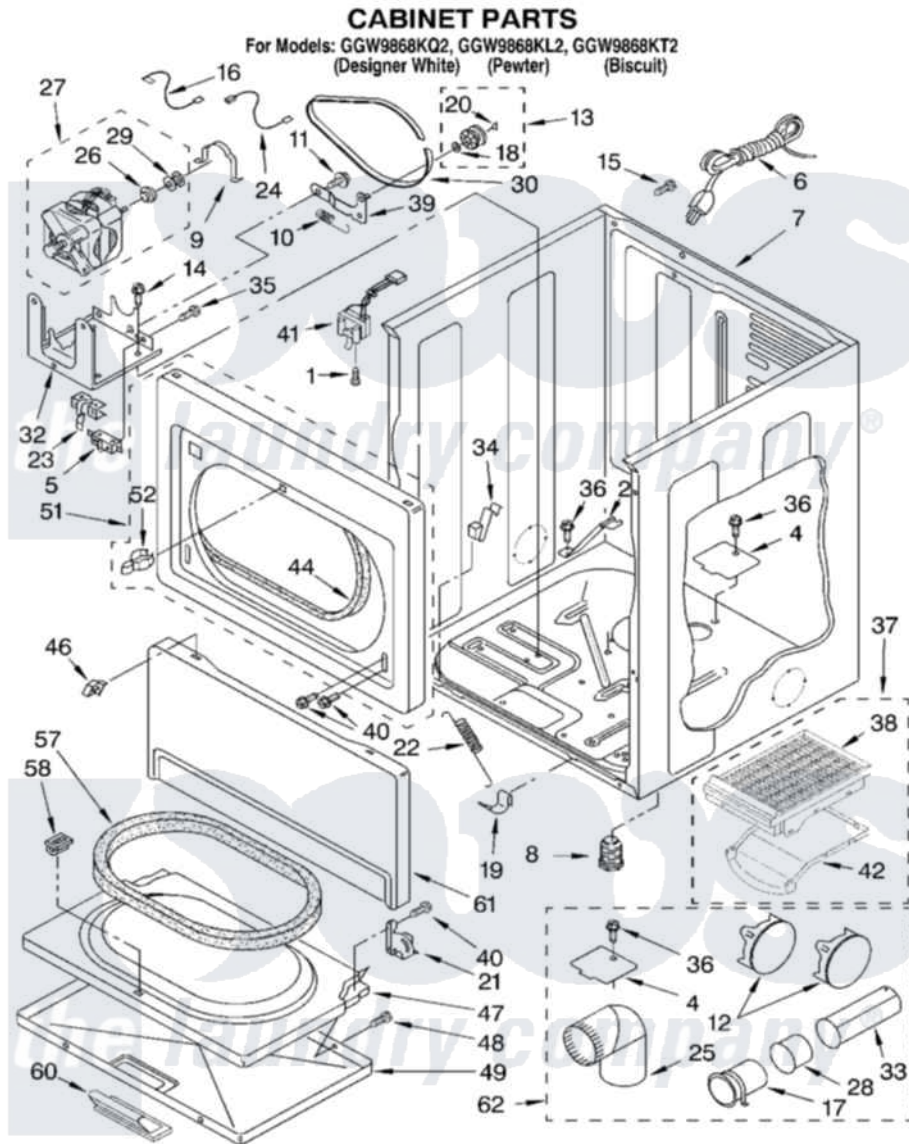

Whirlpool GGW9868KT2 02 - CABINET PARTS

8180013

3

Whirlpool Residential Whirlpool GGW9868KT2 Dryer Parts Parts Diagram 02 - CABINET PARTS
 Click on the part number to view part

Item	Original Part Number	Replaced By	Status	Part Description
1	697773	3395530		Screw
2	8529757			Bracket, Burner
4	3394331			Plate Cover
5	3394881	279782		Switch-Lid
6	344020	3401402		Cord, Power
7	8310656			Cabinet
"	8528155	3979259		Cabinet
"	8310659		Not Available	Cabinet (Biscuit)
8	3392100	49621		Feet-Leveling
"	279810			Foot-Optional
9	660658			Clamp, Motor Mounting 343481 685441
10	3387374			Spring, Idler
11	3389420			Retainer-Idler 1/4-20 X 1/16
12	697750	W10470674		Dryer Exhaust Kit
"	3979261			Plug, Multivent
"	3388311			Plug, Multivent