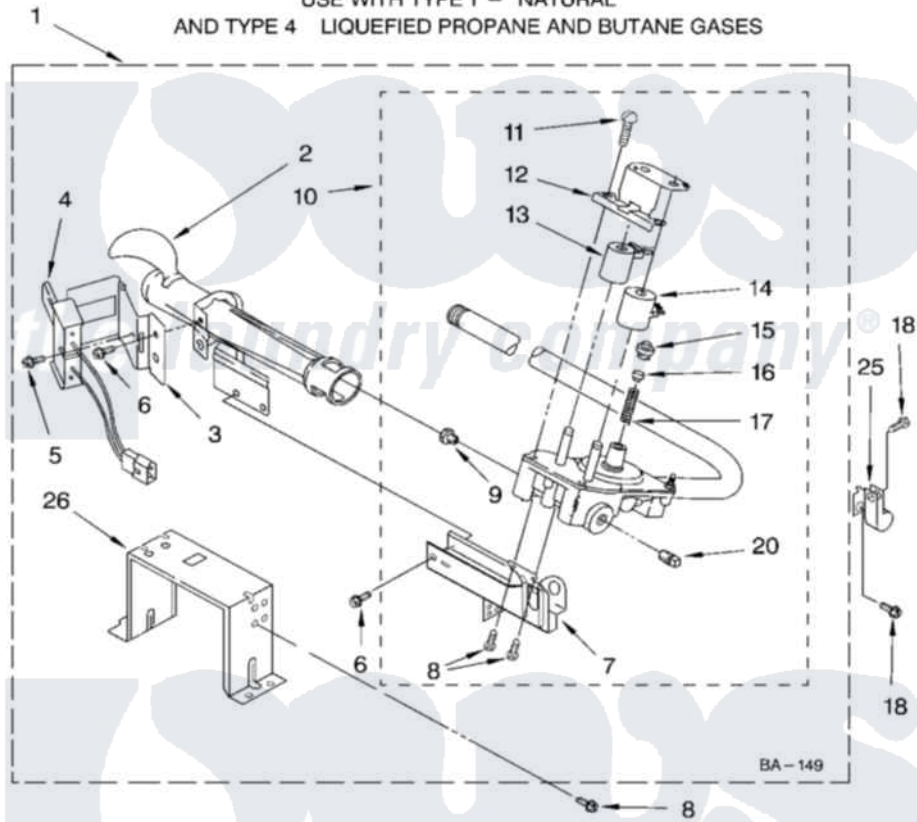

Whirlpool GGW9868KT2 04 - 8318276 BURNER ASSEMBLY

8318276 BURNER ASSEMBLY

For Models: GGW9868KQ2, GGW9868KL2, GGW9868KT2
(Designer White) (Pewter) (Biscuit)

USE WITH TYPE 1 - NATURAL
AND TYPE 4 LIQUEFIED PROPANE AND BUTANE GASES

8180013

7

Whirlpool [Residential Whirlpool GGW9868KT2 Dryer Parts](#) Parts Diagram 04 - 8318276 BURNER ASSEMBLY
Click on the part number to view part

Item	Original Part Number	Replaced By	Status	Part Description
1	8318276	280119		Burner-Gas
2	688617	693140		Burner
3	694298			Bracket, Ignitor
4	686590	279311		Ignitor
5	3393909			Screw, 8-32 X 7/8
6	343641	681414		Screw, 10AB X 1/2
7	3389871		Not Available	Base, Burner
8	3387057			Screw, 10-16 X 1/2 Orifice, Burner
9	234826			Orifice, Burner Type 1
"	229742			Orifice, Burner
"	234868			Orifice, Burner
10	8318281	W10480542		Valve-Gas
11	694421			Screw, Bracket Mounting
12	694538			Bracket, Shunt
13	694540			Coil, 60 Hz
14	694539			Coil, 60 Hz

15	694424		Leak, Limiter
16	694423		Screw, Regulator Adjustment
17	694422		Spring, Regulator
18	3390647	488729	Screw
20	239822	W10295523	Plug, Pipe
25	3387561		Clamp-Pipe
26	3389889		Bracket, Support
"	N/A		FOLLOWING PARTS NOT ILLUSTRATED
"	694572	49572A	Conversion Kit To Type L.p.g.f