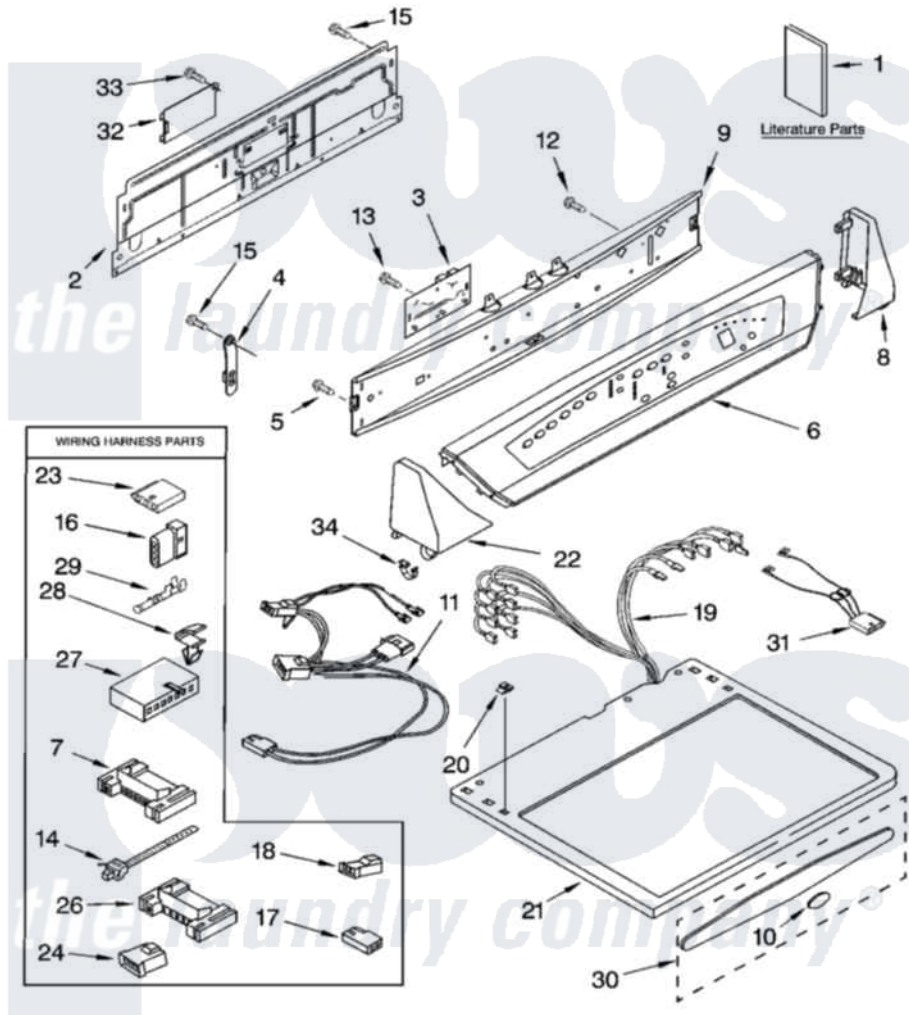

# Whirlpool GGW9868KT3 01 - TOP AND CONSOLE PARTS

## TOP AND CONSOLE PARTS

For Models: GGW9868KQ3, GGW9868KL3, GGW9868KT3  
(Designer White) (Pewter) (Biscuit)

27" GAS DRYER

6-04 Litho in U.S.A. (djc)

1

Part No. 8180435

Whirlpool Residential Whirlpool GGW9868KT3 Dryer Parts Parts Diagram 01 - TOP AND CONSOLE PARTS  
Click on the part number to view part

"	<a href="#">8299687</a>		Cap, End
9	<a href="#">8299690</a>		Bracket, Control
10	<a href="#">8316751</a>		Medallion Insert
11	<a href="#">3401850</a>		Harness-Gas
12	<a href="#">3400073</a>		Screw, Ground
13	<a href="#">3400826</a>		Screw, 8-18 X 3/4
14	<a href="#">3391018</a>		Tie Cable
15	<a href="#">693995</a>		Screw, Hex Head
16	<a href="#">353424</a>		Plug, Terminal
17	<a href="#">717252</a>		Receptacle, Terminal
18	<a href="#">3403499</a>		Connector, 2-Postion
19	<a href="#">8299949</a>		Harness, Wiring
20	<a href="#">357213</a>		Nut, Push-In
21	3978832	<a href="#">3979256</a>	Top
"	3978837	<a href="#">3979257</a>	Top
"	3978833	<a href="#">3979258</a>	Top
22	8299683	Not Available	Cap, End (L.H.) (Includes Item 13) (White)
"	<a href="#">8299685</a>		Cap, End
"	<a href="#">8299684</a>		Cap, End
23	<a href="#">3936144</a>		Do-It-Yourself Repair Manuals
24	<a href="#">3403498</a>		Connector, 3-Position
26	<a href="#">2203186</a>		Connector, 5-Circuit
27	<a href="#">3936150</a>		Connector, 7-Circuit
28	<a href="#">3394427</a>		Clip-Harness
29	<a href="#">94614</a>		Terminal
30	<a href="#">8521943</a>		Medallion Assembly
"	<a href="#">8521944</a>		Medallion Assembly
31	<a href="#">3406653</a>		Harness, Sensor
32	<a href="#">8317340</a>		Cover, Terminal Block
33	3390814	<a href="#">90767</a>	Screw, 8A X 3/8 HeX Washer Head Tapping
34	<a href="#">8312709</a>		Clip-Console