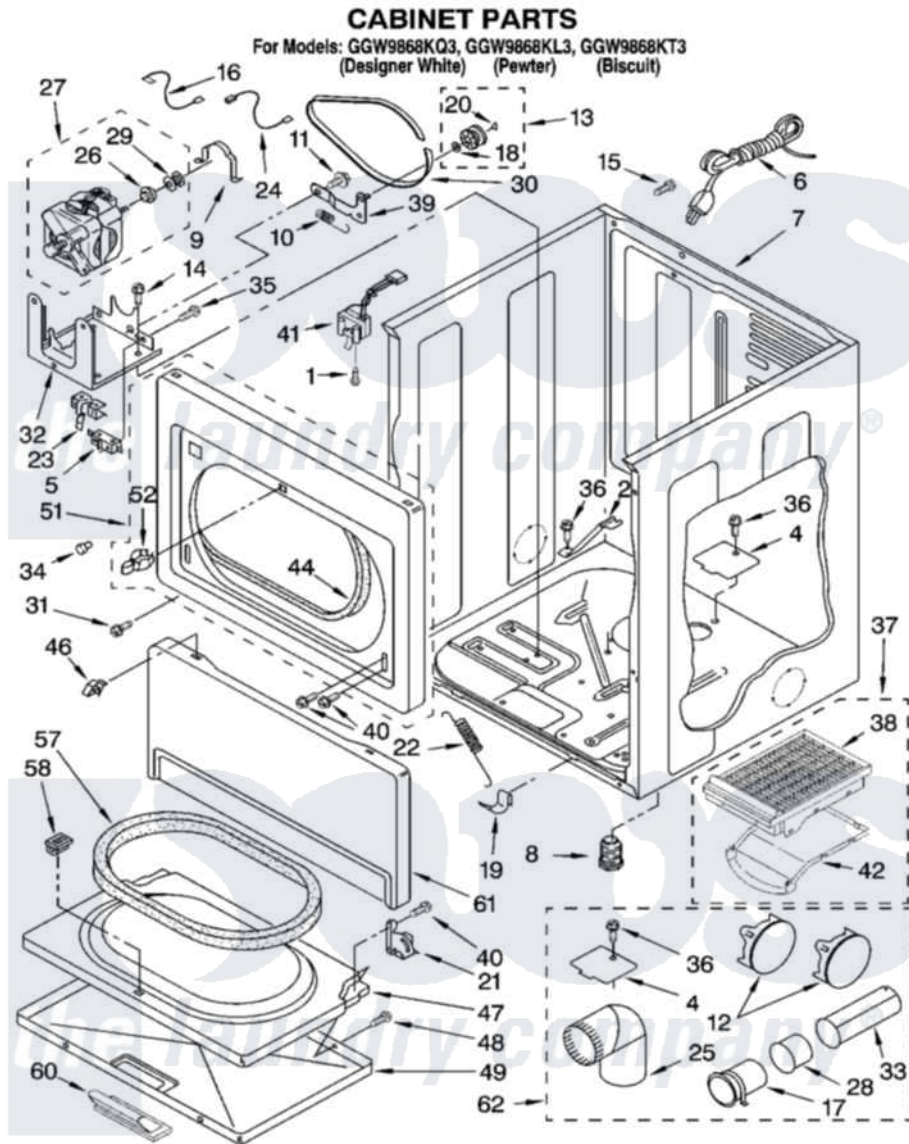

# Whirlpool GGW9868KT3 02 - CABINET PARTS

8180435

3

Whirlpool [Residential Whirlpool GGW9868KT3 Dryer Parts](#) Parts Diagram 02 - CABINET PARTS  
Click on the part number to view part

Item	Original Part Number	Replaced By	Status	Part Description
1	697773	<a href="#">3395530</a>		Screw
2	<a href="#">8529757</a>			Bracket, Burner
4	<a href="#">3394331</a>			Plate Cover
5	3394881	<a href="#">279782</a>		Switch-Lid
6	344020	<a href="#">3401402</a>		Cord, Power
7	<a href="#">8310656</a>			Cabinet
"	8528155	<a href="#">3979259</a>		Cabinet
"	8310659		Not Available	Cabinet (Biscuit)
8	3392100	<a href="#">49621</a>		Feet-Leveling
"	<a href="#">279810</a>			Foot-Optional
9	<a href="#">660658</a>			Clamp, Motor Mounting 343481 685441
10	<a href="#">3387374</a>			Spring, Idler
11	<a href="#">3389420</a>			Retainer-Idler 1/4-20 X 1/16
12	697750	<a href="#">W10470674</a>		Dryer Exhaust Kit
"	<a href="#">3979261</a>			Plug, Multivent
"	<a href="#">3388311</a>			Plug, Multivent