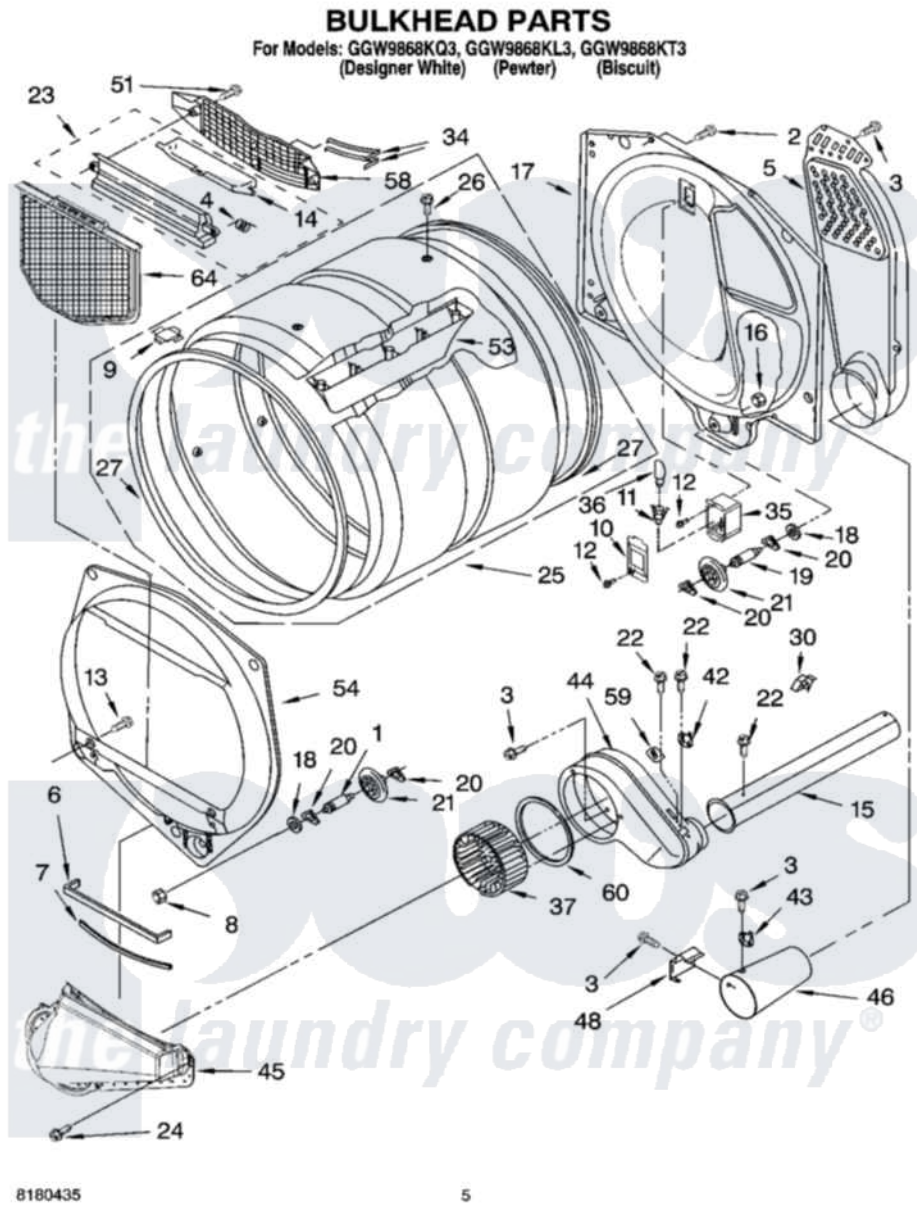

Whirlpool GGW9868KT3 03 - BULKHEAD PARTS

8180435

5

Whirlpool [Residential Whirlpool GGW9868KT3 Dryer Parts](#) Parts Diagram 03 - BULKHEAD PARTS
Click on the part number to view part

Item	Original Part Number	Replaced By	Status	Part Description
1	3399508	W10359271		Shaft, Drum Roller Threads
2	3390647	488729		Screw
3	90767			Screw, 8A X 3/8 HeX Washer Head Tapping
4	3394986			Spring, Lint Screen Door
5	3394346			Air Duct Assembly
6	697813			Seal, Outlet Housing
7	697814	697813		Seal, Outlet Housing
8	3359452			Nut, Lock
9	8066086			Plug, Drum Hole
10	3402841	8532165		Lens, Drum Light
11	3403634	W10136369		Socket, Drum Light Assembly
12	487909	488729		Screw
13	695240	488729		Screw
14	3394984	8563758		Door, Lint Screen
15	8318486	279936		Kit-Exhst
16	3387709			Nut, 3/8-16