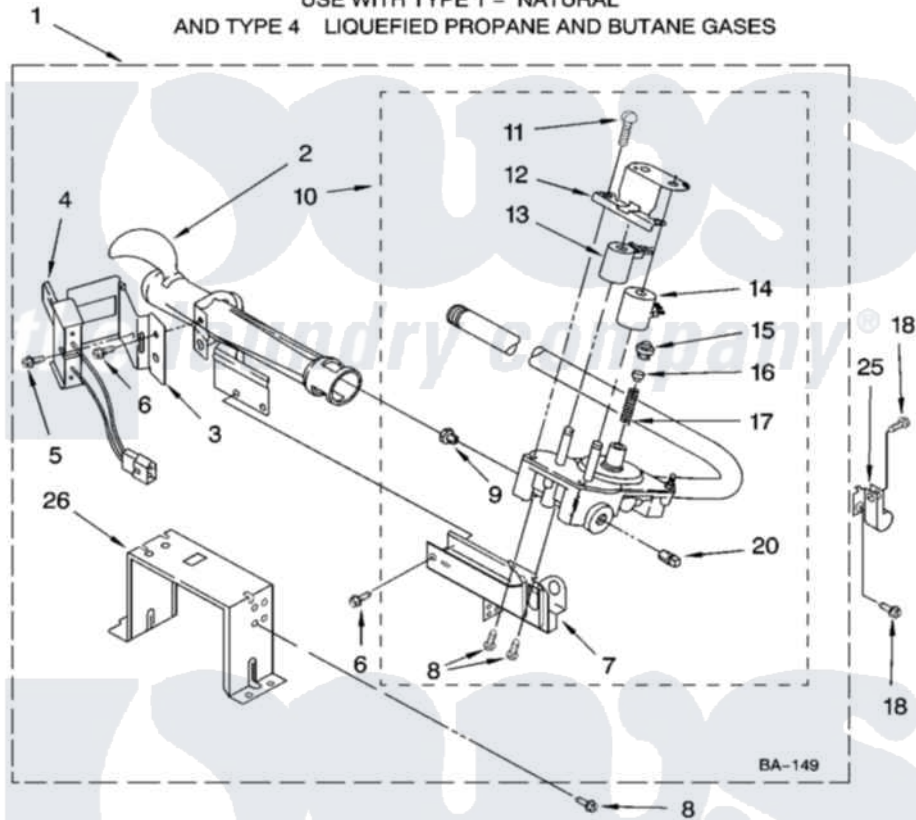

# Whirlpool GGW9868KT3 04 - 8318276 BURNER ASSEMBLY

## 8318276 BURNER ASSEMBLY

For Models: GGW9868KQ3, GGW9868KL3, GGW9868KT3  
(Designer White) (Pewter) (Biscuit)

USE WITH TYPE 1 - NATURAL  
AND TYPE 4 LIQUEFIED PROPANE AND BUTANE GASES

8180435

7

Whirlpool Residential Whirlpool GGW9868KT3 Dryer Parts Parts Diagram 04 - 8318276 BURNER ASSEMBLY  
Click on the part number to view part

Item	Original Part Number	Replaced By	Status	Part Description
1	8318276	<a href="#">280119</a>		Burner-Gas
2	688617	<a href="#">693140</a>		Burner
3	<a href="#">694298</a>			Bracket, Ignitor
4	686590	<a href="#">279311</a>		Ignitor
5	<a href="#">3393909</a>			Screw, 8-32 X 7/8
6	343641	<a href="#">681414</a>		Screw, 10AB X 1/2
7	3389871		Not Available	Base, Burner
8	<a href="#">3387057</a>			Screw, 10-16 X 1/2 Orifice, Burner
9	<a href="#">234826</a>			Orifice, Burner Type 1
"	<a href="#">229742</a>			Orifice, Burner
"	<a href="#">234868</a>			Orifice, Burner
10	8318281	<a href="#">W10480542</a>		Valve-Gas
11	<a href="#">694421</a>			Screw, Bracket Mounting
12	<a href="#">694538</a>			Bracket, Shunt
13	<a href="#">694540</a>			Coil, 60 Hz
14	<a href="#">694539</a>			Coil, 60 Hz