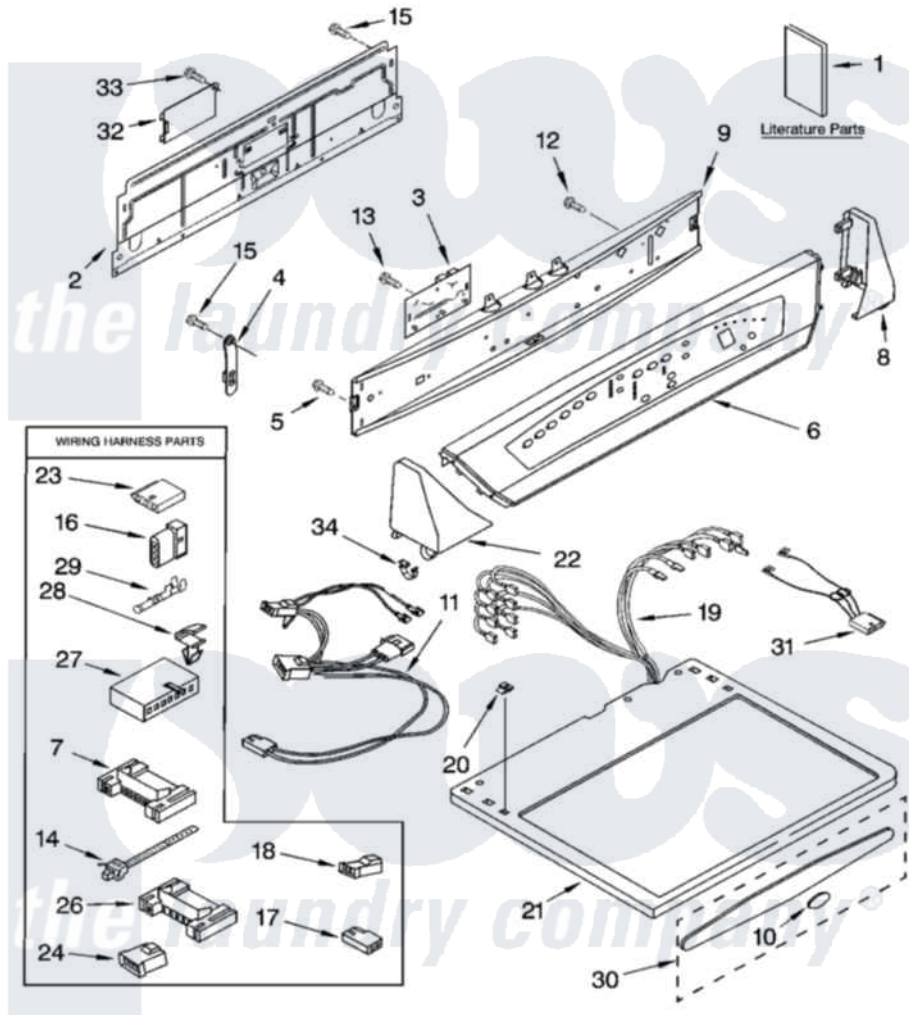

# Whirlpool GGW9868KT4 01 - TOP AND CONSOLE PARTS

## TOP AND CONSOLE PARTS

For Models: GGW9868KQ4, GGW9868KL4, GGW9868KT4  
(Designer White) (Pewter) (Biscuit)

27" GAS DRYER

6-05 Litho in U.S.A. (LT)

1

Part No. 8180708

Whirlpool Residential Whirlpool GGW9868KT4 Dryer Parts Parts Diagram 01 - TOP AND CONSOLE PARTS  
Click on the part number to view part

"	<a href="#">8299687</a>		Cap, End
9	<a href="#">8299690</a>		Bracket, Control
10	<a href="#">8316751</a>		Medallion Insert
11	<a href="#">3401850</a>		Harness-Gas
12	<a href="#">3400073</a>		Screw, Ground
13	<a href="#">3400826</a>		Screw, 8-18 X 3/4
14	<a href="#">3391018</a>		Tie Cable
15	<a href="#">693995</a>		Screw, Hex Head
16	<a href="#">353424</a>		Plug, Terminal
17	<a href="#">717252</a>		Receptacle, Terminal
18	<a href="#">3403499</a>		Connector, 2-Postion
19	<a href="#">8299949</a>		Harness, Wiring
20	<a href="#">357213</a>		Nut, Push-In
21	3978832	<a href="#">3979256</a>	Top
"	3978837	<a href="#">3979257</a>	Top
"	3978833	<a href="#">3979258</a>	Top
22	8299683	Not Available	Cap, End (L.H.) (Includes Item 13) (White)
"	<a href="#">8299685</a>		Cap, End
"	<a href="#">8299684</a>		Cap, End
23	<a href="#">3936144</a>		Do-It-Yourself Repair Manuals
24	<a href="#">3403498</a>		Connector, 3-Position
26	<a href="#">2203186</a>		Connector, 5-Circuit
27	<a href="#">3936150</a>		Connector, 7-Circuit
28	<a href="#">3394427</a>		Clip-Harness
29	<a href="#">94614</a>		Terminal
30	<a href="#">8521943</a>		Medallion Assembly
"	<a href="#">8521944</a>		Medallion Assembly
31	<a href="#">3406653</a>		Harness, Sensor
32	<a href="#">8317340</a>		Cover, Terminal Block
33	3390814	<a href="#">90767</a>	Screw, 8A X 3/8 HeX Washer Head Tapping
34	<a href="#">8312709</a>		Clip-Console