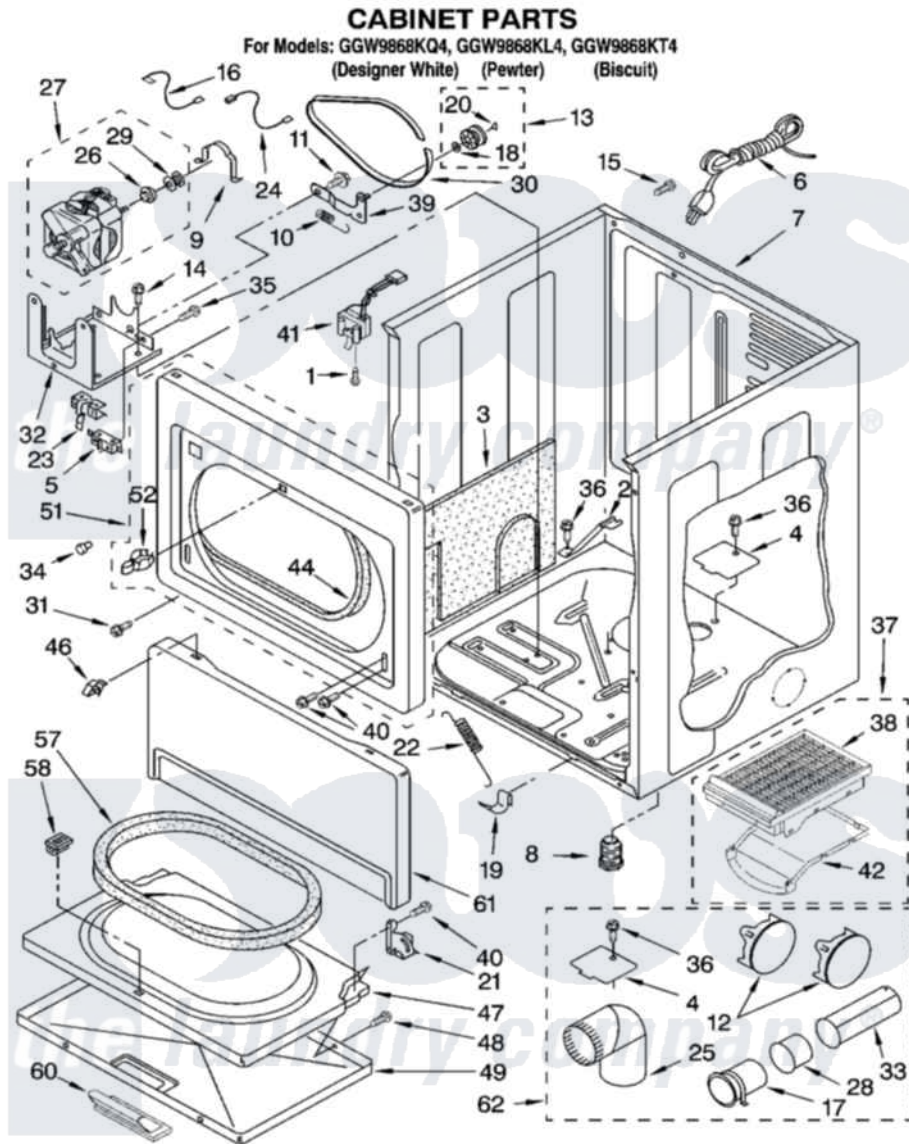

# Whirlpool GGW9868KT4 02 - CABINET PARTS

8180708

3

Whirlpool Residential Whirlpool GGW9868KT4 Dryer Parts Parts Diagram 02 - CABINET PARTS  
Click on the part number to view part

Item	Original Part Number	Replaced By	Status	Part Description
1	697773	<a href="#">3395530</a>		Screw
2	<a href="#">8529757</a>			Bracket, Burner
3	8564132	<a href="#">8564134</a>		Board, Sound Dampening
4	<a href="#">3394331</a>			Plate Cover
5	3394881	<a href="#">279782</a>		Switch-Lid
6	344020	<a href="#">3401402</a>		Cord, Power
7	<a href="#">8310656</a>			Cabinet
"	8528155	<a href="#">3979259</a>		Cabinet
"	8310659		Not Available	Cabinet (Biscuit)
8	3392100	<a href="#">49621</a>		Feet-Leveling
"	<a href="#">279810</a>			Foot-Optional
9	<a href="#">660658</a>			Clamp, Motor Mounting 343481 685441
10	<a href="#">3387374</a>			Spring, Idler
11	<a href="#">3389420</a>			Retainer-Idler 1/4-20 X 1/16
12	697750	<a href="#">W10470674</a>		Dryer Exhaust Kit
"	<a href="#">3979261</a>			Plug, Multivent