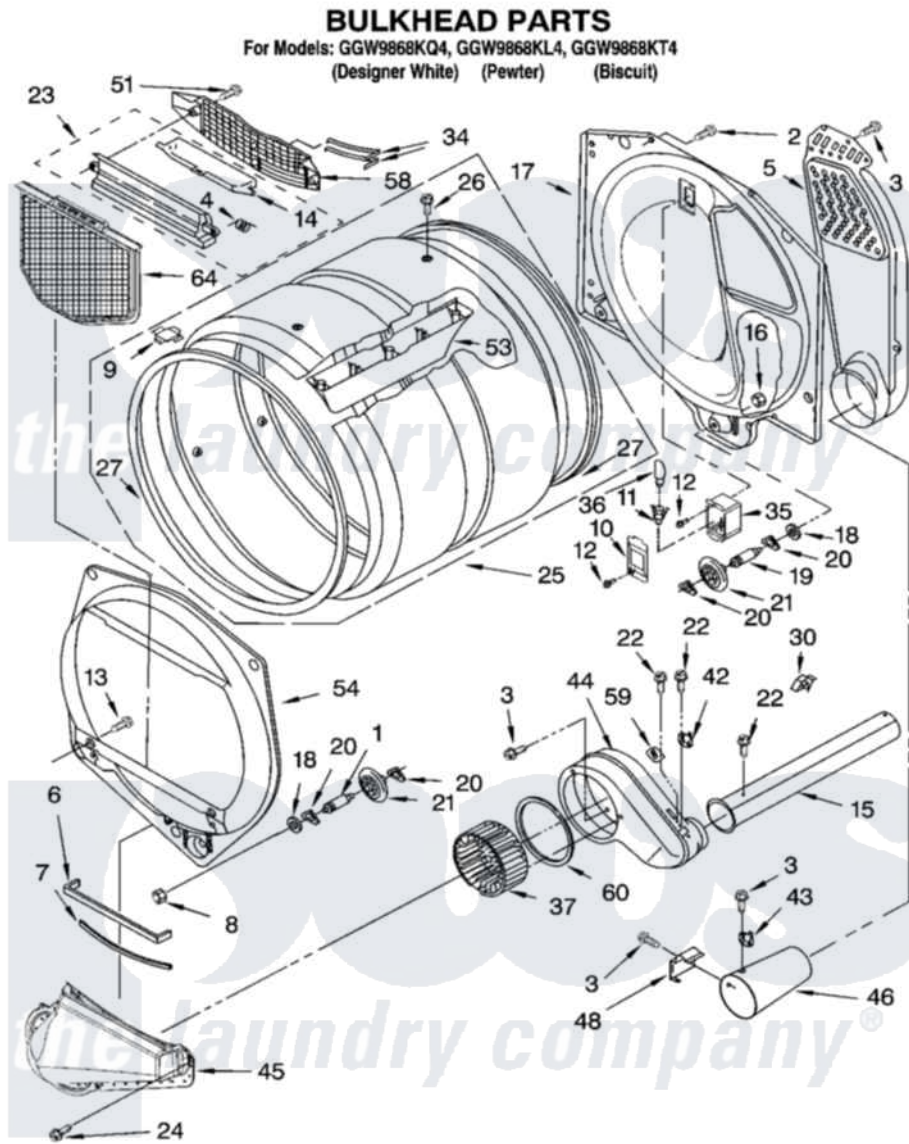

Whirlpool GGW9868KT4 03 - BULKHEAD PARTS

8180708

5

Whirlpool [Residential Whirlpool GGW9868KT4 Dryer Parts](#) Parts Diagram 03 - BULKHEAD PARTS
 Click on the part number to view part

Item	Original Part Number	Replaced By	Status	Part Description
1	3399508	W10359271		Shaft, Drum Roller Threads
2	3390647	488729		Screw
3	90767			Screw, 8A X 3/8 HeX Washer Head Tapping
4	3394986			Spring, Lint Screen Door
5	3394346			Air Duct Assembly
6	697813			Seal, Outlet Housing
7	697814	697813		Seal, Outlet Housing
8	3359452			Nut, Lock
9	8066086			Plug, Drum Hole
10	3402841	8532165		Lens, Drum Light
11	3403634	W10136369		Socket, Drum Light Assembly
12	487909	488729		Screw
13	695240	488729		Screw
14	3394984	8563758		Door, Lint Screen
15	8318486	279936		Kit-Exhst
16	3387709			Nut, 3/8-16

17	8520836		Bulkhead, Rear
18	3387459	W10080960	Washer, Support
19	3399509	W10359272	Shaft, Roller Drum Threads
20	690997		Washer, Thrust
21	8536973	W10314173	Support
22	3390646	W10139210	Screw, 8-18 X 5/16
23	3394985	8563755	Housing, Outlet Assembly
24	359625	487240	Screw, For Mtg. Service Capacitor
25	8318215	W10197999	Drum
26	97787	W10109200	Screw, Baffle Mounting
27	697694	280114	Seal
30	3388229		Retainer, Toe Panel
34	3387223		Electrode, Sensor
35	3977373		Bracket, Drum Light
36	3406124	22002263	Lamp
37	697772		Wheel, Blower
42	3976615	8577274	Thermostat 295F
43	3403140		Thermostat, High-Limit 205F
44	8544362	W10119255	Housing, Blower
45	8066168	W10128606	Duct-Lint
46	8066047		Funnel, Bumer
48	338906		Radiant, Sensor
51	3387230		Screw, 10-16 X 13/16
53	697693	W10113136	Baffle, Drum
54	697557		Bulkhead, Front
58	8299979		Grill, Outlet Screen Door
59	3392519		Thermal Limiter
60	697770		Seal, Cover Plate Blower Housing
64	8066170	W10120998	Screen