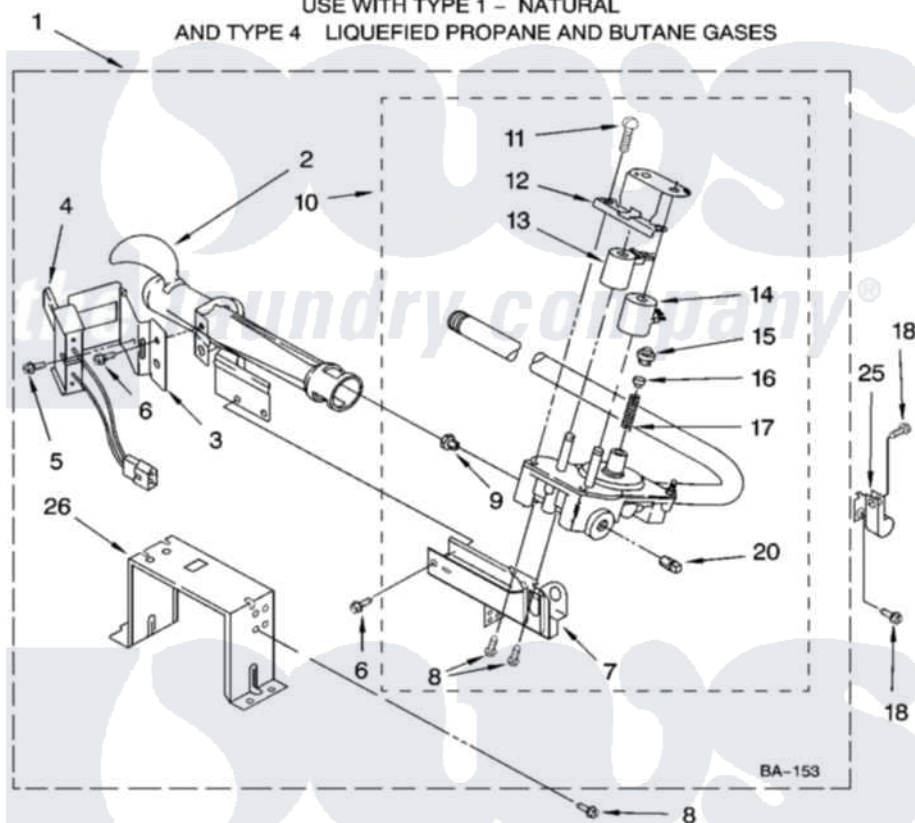

**Whirlpool GGW9868KT4 04 - 8576353 BURNER ASSEMBLY, OPTIONAL PARTS (NOT INCLUDED)**

**8576353 BURNER ASSEMBLY**

For Models: GGW9868KQ4, GGW9868KL4, GGW9868KT4

(Designer White) (Pewter) (Biscuit)

USE WITH TYPE 1 - NATURAL  
AND TYPE 4 LIQUEFIED PROPANE AND BUTANE GASES

8180708

7

Whirlpool [Residential Whirlpool GGW9868KT4 Dryer Parts](#) Parts Diagram 04 - 8576353 BURNER ASSEMBLY, OPTIONAL PARTS (NOT INCLUDED).  
Click on the part number to view part

Item	Original Part Number	Replaced By	Status	Part Description
1	8576353	<a href="#">280119</a>		Burner-Gas
2	688617	<a href="#">693140</a>		Burner
3	<a href="#">694298</a>			Bracket, Ignitor
4	686590	<a href="#">279311</a>		Ignitor
5	<a href="#">3393909</a>			Screw, 8-32 X 7/8
6	343641	<a href="#">681414</a>		Screw, 10AB X 1/2
7	3389871		Not Available	Base, Burner
8	<a href="#">3387057</a>			Screw, 10-16 X 1/2 Orifice, Burner
9	<a href="#">15418</a>			Orifice, Burner Type 1
"	15422		Not Available	ORIFICE, BURNER (TYPE 4) (BUTANE)
"	234867	<a href="#">229742</a>		Orifice, Burner
10	8281914	<a href="#">279923</a>		NAT Gas
11	<a href="#">694421</a>			Screw, Bracket Mounting