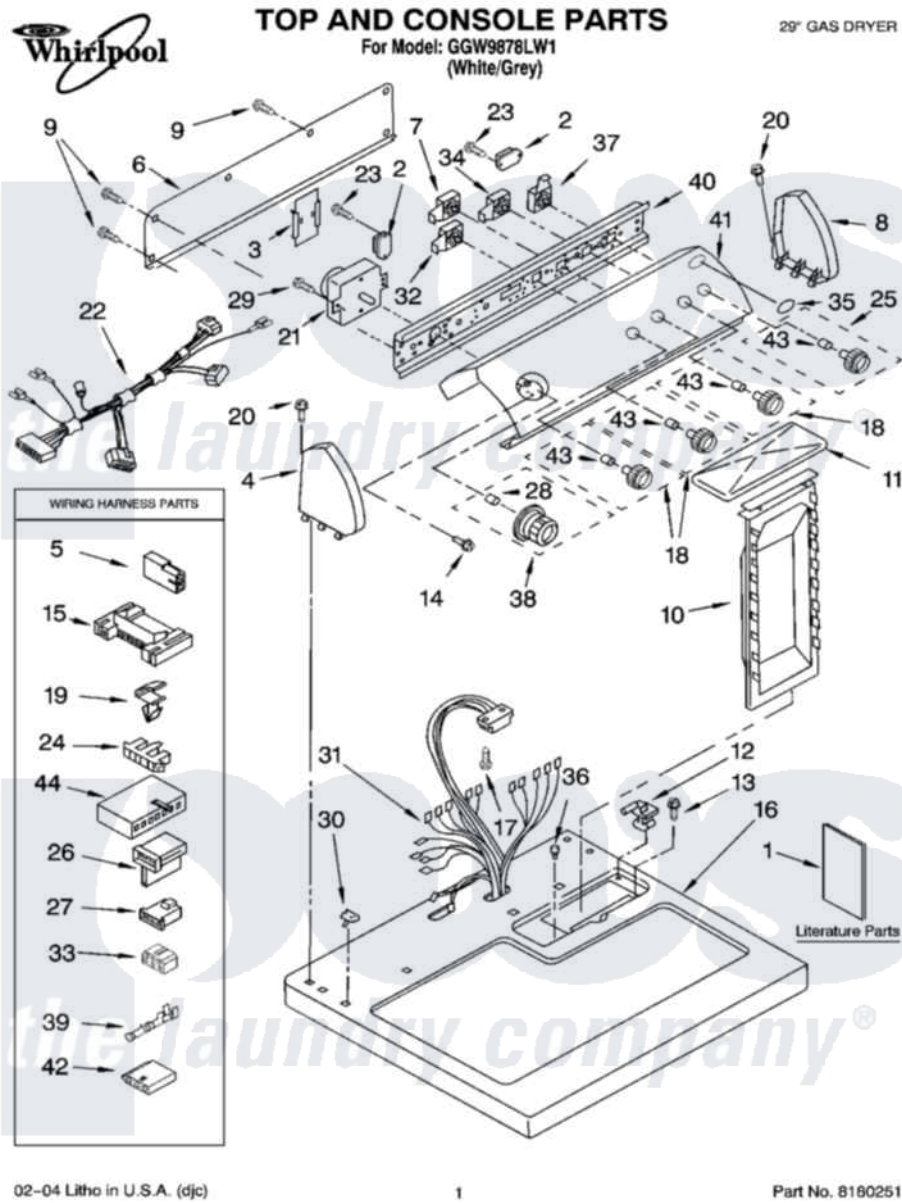

Whirlpool GGW9878LW1 01 - TOP AND CONSOLE PARTS

02-04 Litho in U.S.A. (djc)

1

Part No. 8190251

Whirlpool Residential Whirlpool GGW9878LW1 Dryer Parts Parts Diagram 01 - TOP AND CONSOLE PARTS
 Click on the part number to view part

Item	Original Part Number	Replaced By	Status	Part Description
1	LIT8535845		Not Available	Literature Parts (Installation Instructions)
"	LIT8535839		Not Available	Literature Parts (Use & Care Guide)
"	LIT8535827		Not Available	Literature Parts (Tech Sheet)
"	LIT8535825		Not Available	Literature Parts (Sheet, Feature Resource Saver)
"	N/A		Not Available	Following May Be Purchased DO-IT-YOURSELF REPAIR MANUALS
"	LIT677818	677818L		Diy
2	3405281			Power Relay
3	3976623	W10116566		Control-Elec
4	8271365	279962		Endcap
5	717252			Receptacle, Terminal
6	8274261			Do-It-Yourself Repair Manuals
7	3405152			Switch, Wrinkle Shield
8	8271359	279962		Endcap