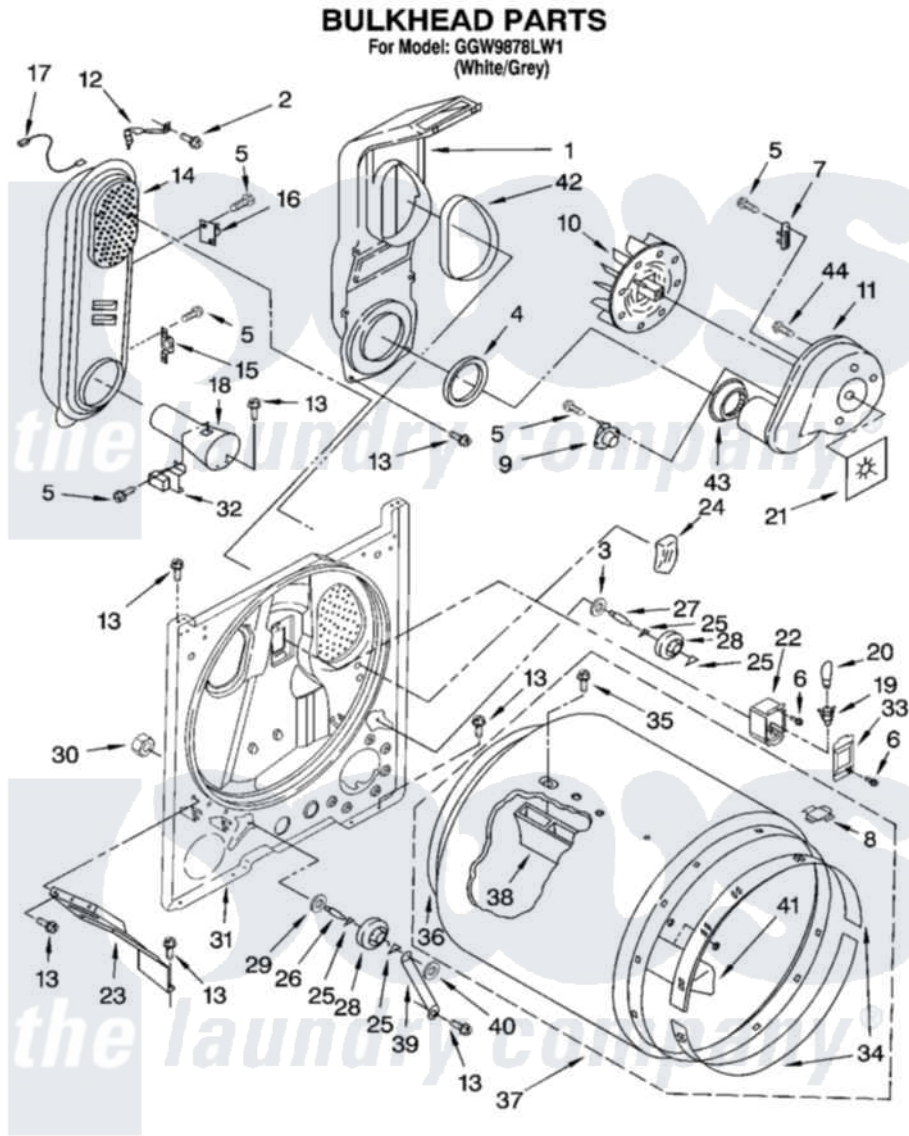

# Whirlpool GGW9878LW1 03 - BULKHEAD PARTS

8180251

5

Whirlpool [Residential Whirlpool GGW9878LW1 Dryer Parts](#) Parts Diagram 03 - BULKHEAD PARTS  
Click on the part number to view part

Item	Original Part Number	Replaced By	Status	Part Description
1	<a href="#">348368</a>			Lint Chute Assembly
2	<a href="#">489463</a>			Screw, 8-18 X 1/16
3	<a href="#">3388703</a>			Washer, Support
4	<a href="#">347139</a>			Seal, Lint Chute
5	<a href="#">90767</a>			Screw, 8A X 3/8 HeX Washer Head Tapping
6	487909	<a href="#">488729</a>		Screw
7	<a href="#">3390719</a>			Thermal-Fuse
8	<a href="#">8066086</a>			Plug, Drum Hole
9	3976615	<a href="#">8577274</a>		Thermostat 295F
10	<a href="#">694089</a>			Wheel, Blower
11	<a href="#">8557385</a>			Housing, Blower
12	3398161			CLIP
13	343641	<a href="#">681414</a>		Screw, 10AB X 1/2
14	8530285	<a href="#">279980</a>		Box
15	<a href="#">3403140</a>			Thermostat, High-Limit 205F
16	<a href="#">280010</a>			Kit, Thermal Cut-Off