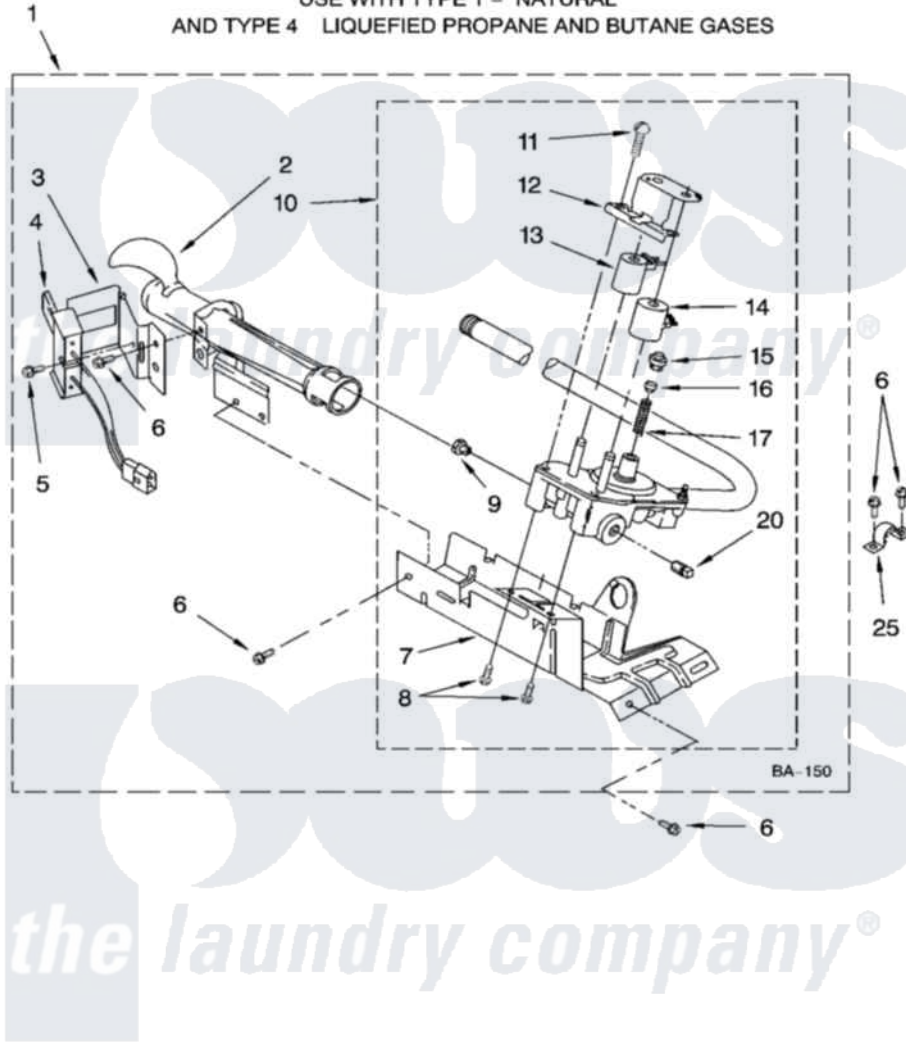

# Whirlpool GGW9878LW1 04 - 8318272 BURNER ASSEMBLY

## 8318272 BURNER ASSEMBLY

For Model: GGW9878LW1  
(White/Grey)

USE WITH TYPE 1 - NATURAL  
AND TYPE 4 LIQUEFIED PROPANE AND BUTANE GASES

8180251

7

Whirlpool [Residential Whirlpool GGW9878LW1 Dryer Parts](#) Parts Diagram 04 - 8318272 BURNER ASSEMBLY  
Click on the part number to view part