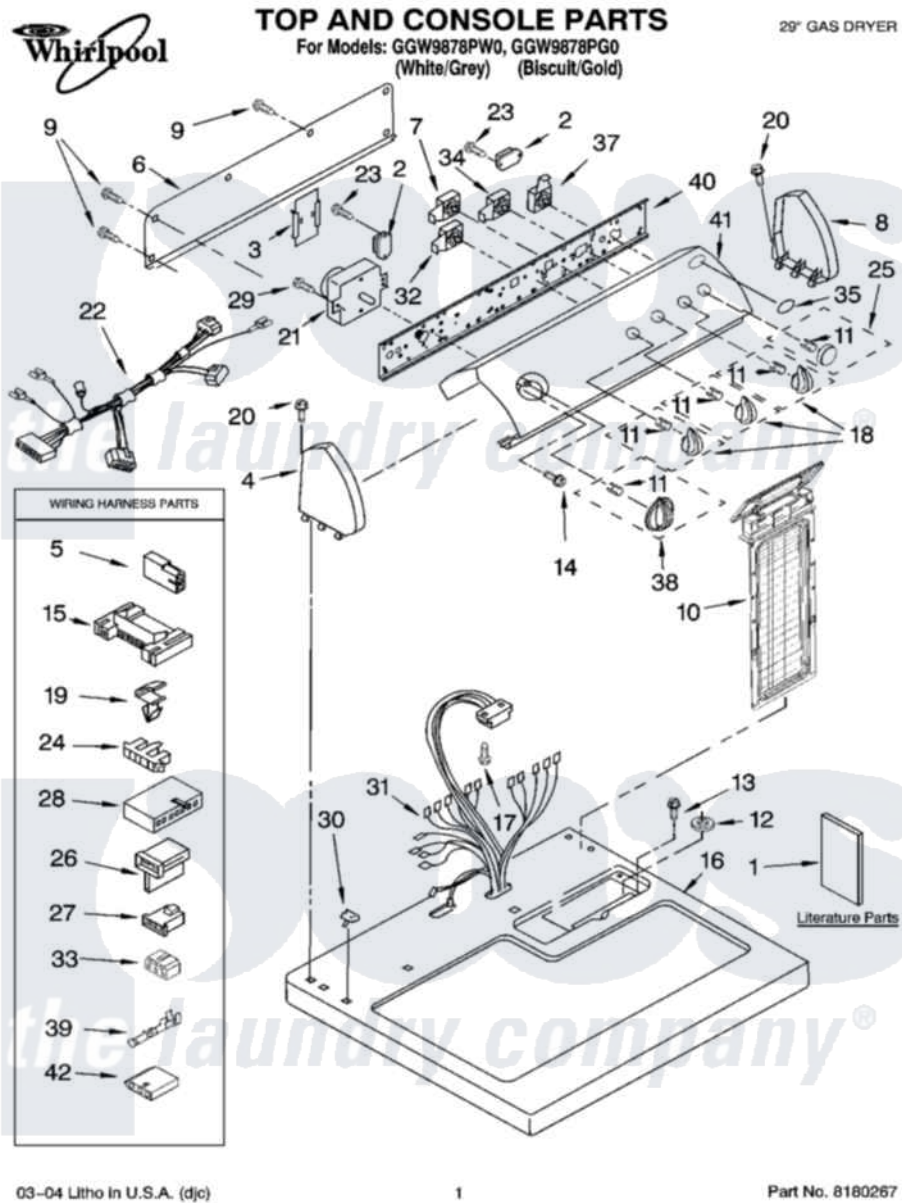

Whirlpool GGW9878PG0 01 - TOP AND CONSOLE PARTS

03-04 Litho in U.S.A. (djc)

1

Part No. 8180267

Whirlpool Residential Whirlpool GGW9878PG0 Dryer Parts Parts Diagram 01 - TOP AND CONSOLE PARTS
 Click on the part number to view part

Item	Original Part Number	Replaced By	Status	Part Description
1	LIT8535830		Not Available	Literature Parts (Instructions, Installation)
"	LIT8533771		Not Available	Literature Parts (Sheet, Cycle Feature)
"	LIT8522243		Not Available	Literature Parts (Guide, Use & Care)
"	LIT8533776		Not Available	Literature Parts (Tech Sheet)
"	LIT8535825		Not Available	Literature Parts (Sheet, Feature Resource Saver)
"	N/A		Not Available	Following May Be Purchased DO-IT-YOURSELF REPAIR MANUALS
"	LIT677818	677818L		Diy
2	3405281			Power Relay
3	3976623	W10116566		Control-Elec
4	8271365	279962		Endcap
"	8271368	279965		Endcap
5	717252			Receptacle, Terminal
6	8274261			Do-It-Yourself Repair Manuals