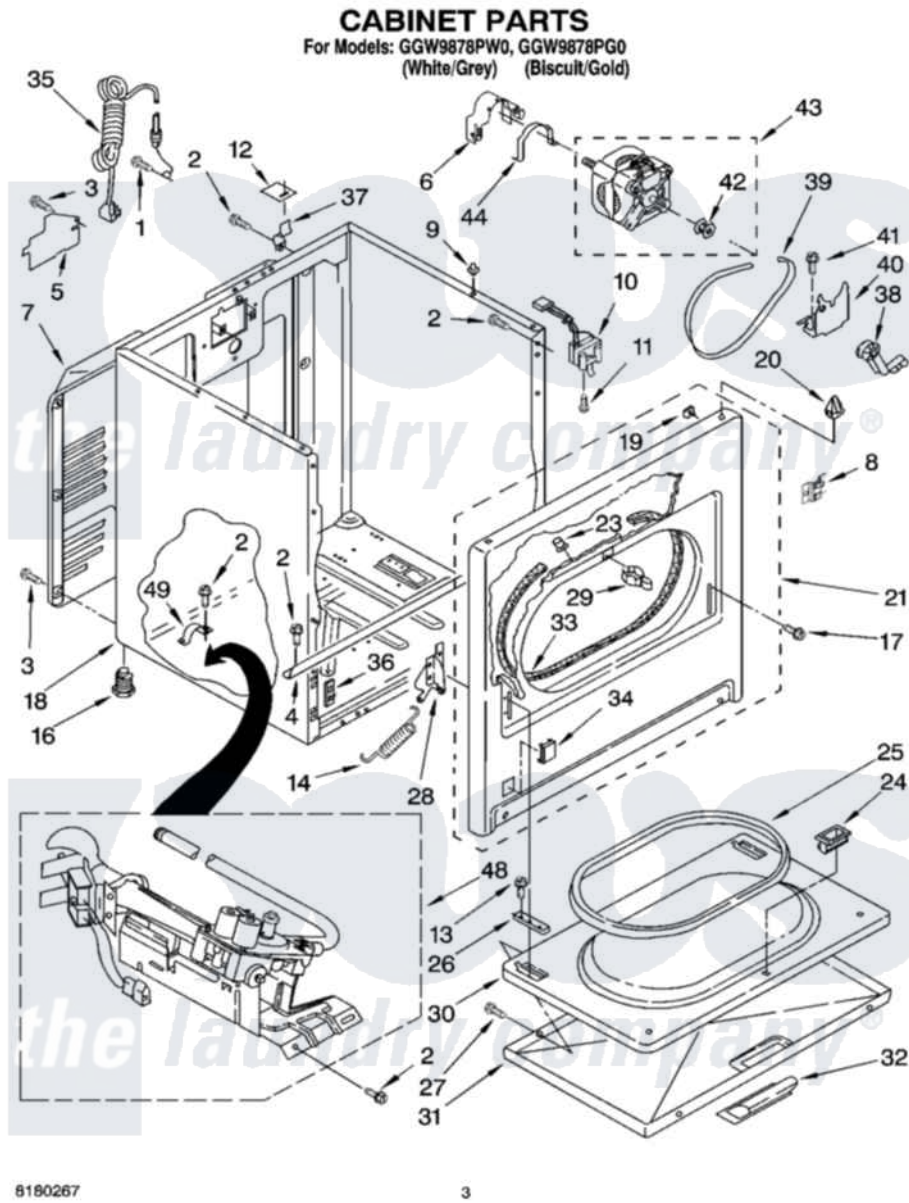

Whirlpool GGW9878PG0 02 - CABINET PARTS

Whirlpool [Residential Whirlpool GGW9878PG0 Dryer Parts](#) Parts Diagram 02 - CABINET PARTS
Click on the part number to view part

Item	Original Part Number	Replaced By	Status	Part Description
1	697776	4331106		Screw, No.10-32 X 7/16
2	343641	681414		Screw, 10AB X 1/2
3	693995			Screw, Hex Head
4	8541400			Bracket, Cabinet
5	3396795			Cover, Terminal Block
6	3404162			Clamp, Motor
7	3396805	280043		Panel-Rear
8	8546676	W10041960		Spring, Door
9	98669			Lock, Front Top
10	3406107			Door Switch Assembly
11	697773	3395530		Screw
12	18849			Pad, Top Hinge
13	3357011	308685		Side Trim)
14	8541401	W10041960		Spring, Door
16	3392100	49621		Feet-Leveling
"	279810			Foot-Optional

17	342043	486146	Screw
18	8530603	8533643	Cabinet
"	8530606	3977306	Cabinet
19	98234		Clip, U-Bend
20	18776		Lock, Front Top
21	3395197	279740	Panel
"	3977243	279890	Panel
23	685203	279220	Clip
24	3389441		Door Catch Assembly
25	3390731		Seal, Door
26	337189		Clip, Hinge
27	694091		Trim, Side Right Hand
28	8066056		Hinge, Door
"	8066057		Hinge, Door
29	696144	279570	Latch
30	695737		Door, Rear
31	3393549		Door, Front
"	3977241		Door, Front
32	690270	348721	Handle
"	3977242		Handle, Door
33	3406129		Seal And Bearing Assembly
34	3394975		Plug, Front Panel
"	3394978		Plug, Front Panel
35	344020	3401402	Cord, Power
36	3394083		Clip, Front Panel
37	238088	8066217	Hinge, Top
38	691366		Idler And Pulley Assembly
39	8066065	341241	Belt
40	348780		Base, Motor
41	3400500		Bolt, 3405245 5/16-18 X 3/4
42	3394341	W10299847	Pulley-Motor
43	8538262	279827	Motor-Drve
44	660658		Clamp, Motor Mounting 343481 685441
48	8318272	W10465748	Burner-Gas
49	341029		Clamp, Pipe Door Spring