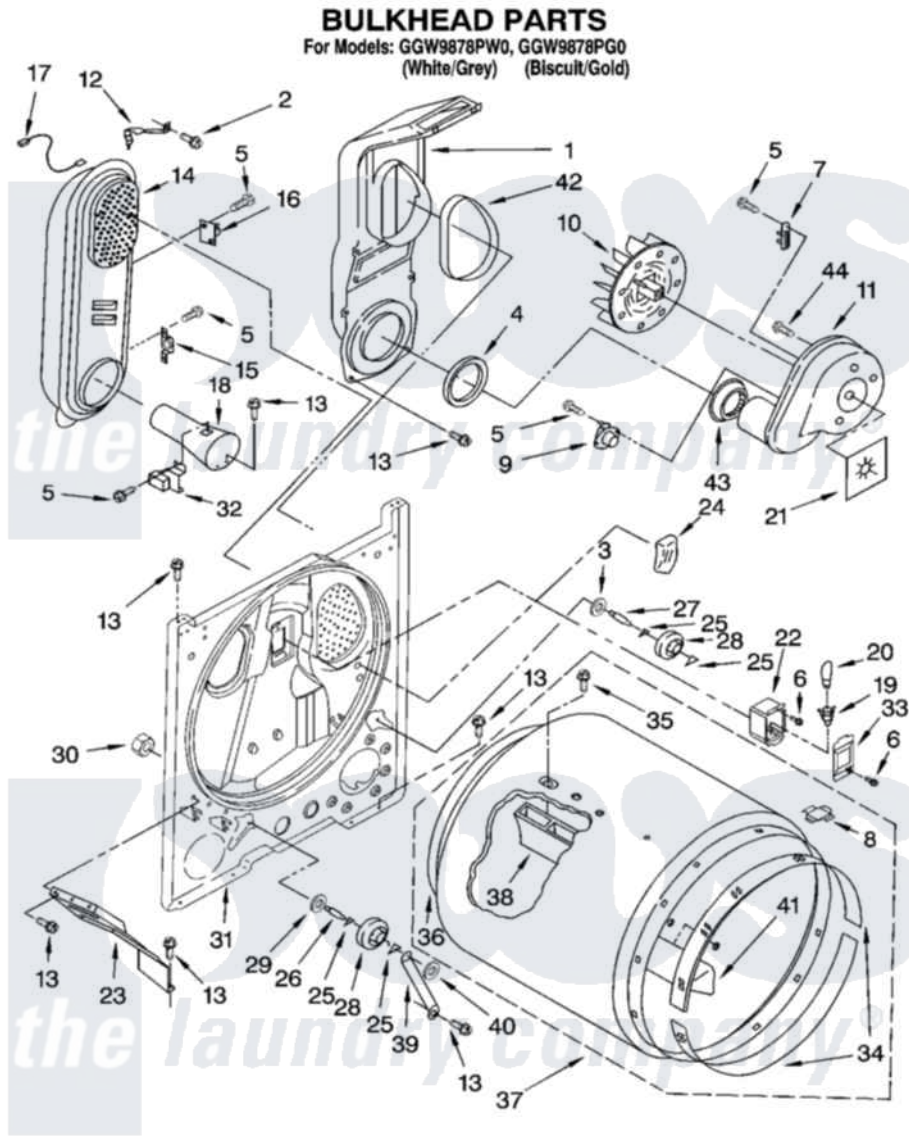

# Whirlpool GGW9878PG0 03 - BULKHEAD PARTS

8180267

5

Whirlpool [Residential Whirlpool GGW9878PG0 Dryer Parts](#) Parts Diagram 03 - BULKHEAD PARTS  
Click on the part number to view part

Item	Original Part Number	Replaced By	Status	Part Description
1	<a href="#">348368</a>			Lint Chute Assembly
2	<a href="#">489463</a>			Screw, 8-18 X 1/16
3	<a href="#">3388703</a>			Washer, Support
4	<a href="#">347139</a>			Seal, Lint Chute
5	<a href="#">90767</a>			Screw, 8A X 3/8 HeX Washer Head Tapping
6	487909	<a href="#">488729</a>		Screw
7	<a href="#">3390719</a>			Thermal-Fuse
8	<a href="#">8066086</a>			Plug, Drum Hole
9	3976615	<a href="#">8577274</a>		Thermostat 295F
10	<a href="#">694089</a>			Wheel, Blower
11	<a href="#">8557385</a>			Housing, Blower
12	3398161			CLIP
13	343641	<a href="#">681414</a>		Screw, 10AB X 1/2
14	8530285	<a href="#">279980</a>		Box
15	<a href="#">3403140</a>			Thermostat, High-Limit 205F
16	<a href="#">280010</a>			Kit, Thermal Cut-Off