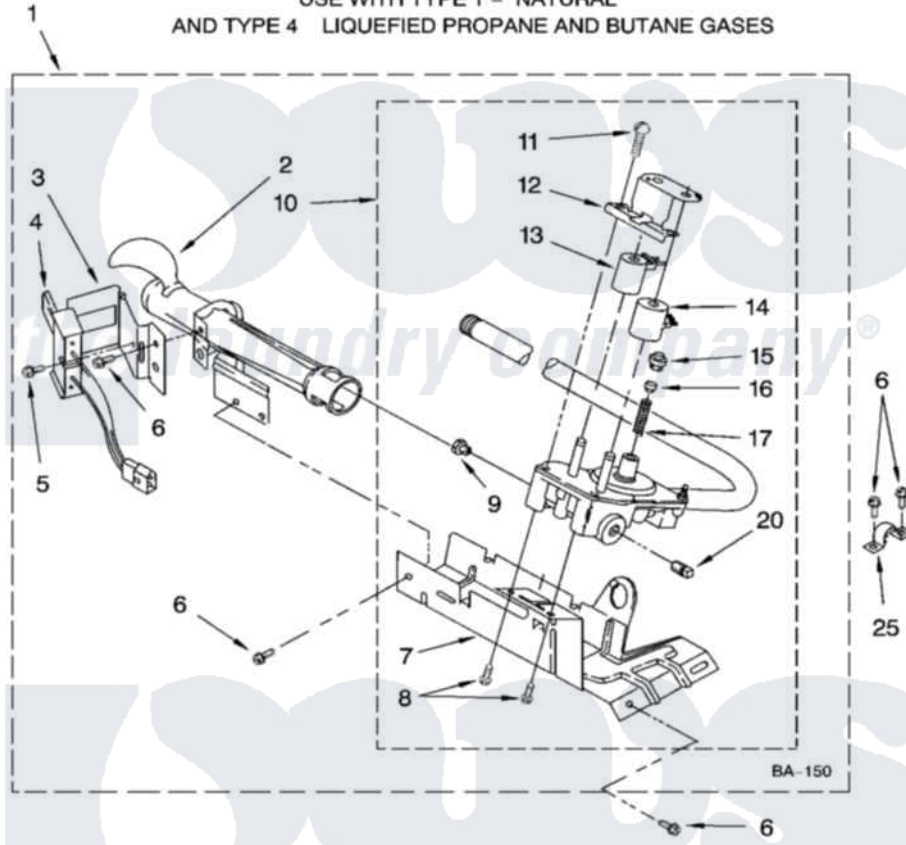

# Whirlpool GGW9878PG0 04 - 8318272 BURNER ASSEMBLY

## 8318272 BURNER ASSEMBLY

For Models: GGW9878PW0, GGW9878PG0  
(White/Grey) (Biscuit/Gold)

USE WITH TYPE 1 - NATURAL  
AND TYPE 4 LIQUEFIED PROPANE AND BUTANE GASES

8180267

7

Whirlpool Residential Whirlpool GGW9878PG0 Dryer Parts Parts Diagram 04 - 8318272 BURNER ASSEMBLY  
Click on the part number to view part