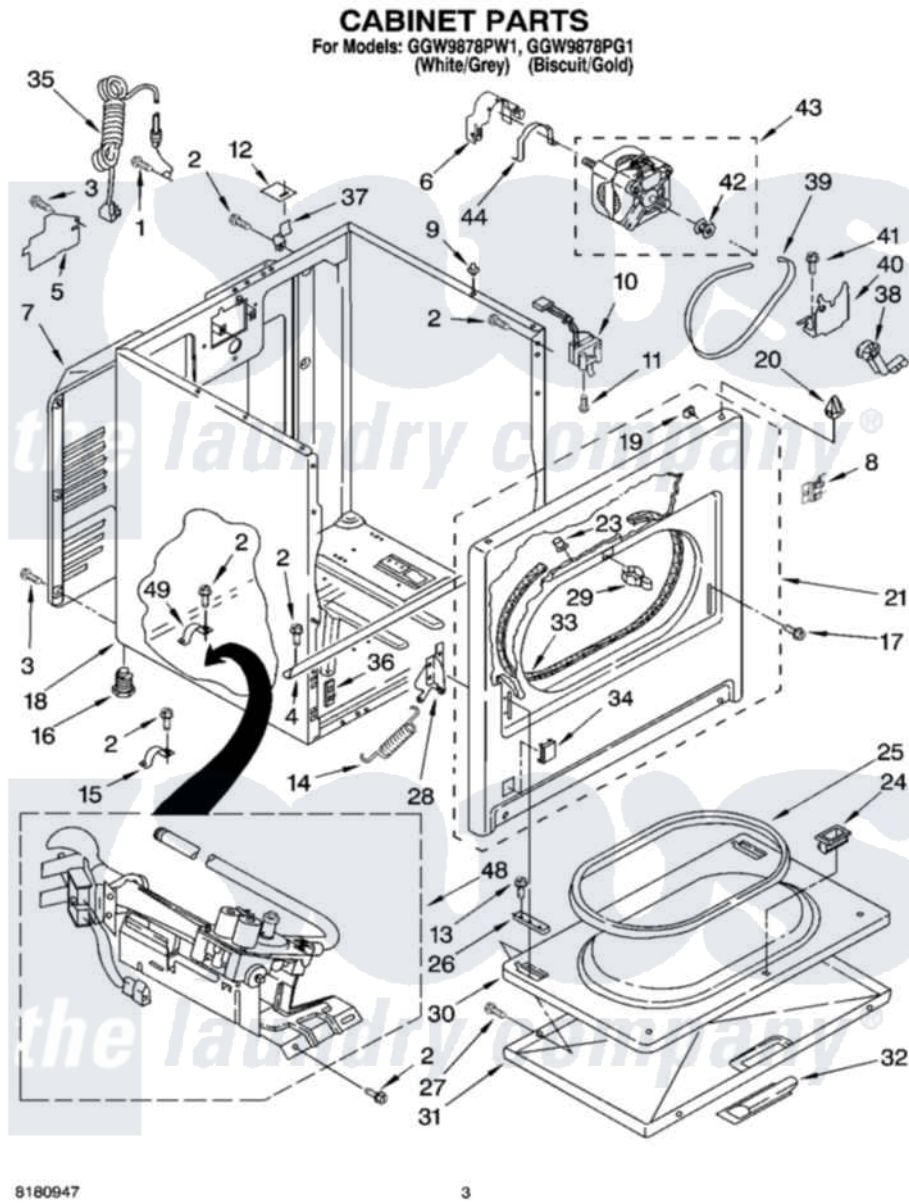

Whirlpool GGW9878PW1 02 - CABINET PARTS

Whirlpool [Residential Whirlpool GGW9878PW1 Dryer Parts](#) Parts Diagram 02 - CABINET PARTS
Click on the part number to view part

Item	Original Part Number	Replaced By	Status	Part Description
1	697776	4331106		Screw, No.10-32 X 7/16
2	343641	681414		Screw, 10AB X 1/2
3	693995			Screw, Hex Head
4	8541400			Bracket, Cabinet
5	3396795			Cover, Terminal Block
6	3404162			Clamp, Motor
7	3396805	280043		Panel-Rear
8	8546676	W10041960		Spring, Door
9	98669			Lock, Front Top
10	3406107			Door Switch Assembly
11	697773	3395530		Screw
12	18849			Pad, Top Hinge
13	3357011	308685		Side Trim)
14	8541401	W10041960		Spring, Door
15	3980175			Clamp, Elbow
16	3392100	49621		Feet-Leveling

"	279810		Foot-Optional
17	342043	486146	Screw
18	8530603	8533643	Cabinet
"	8530606	3977306	Cabinet
19	98234		Clip, U-Bend
20	18776		Lock, Front Top
21	3395197	279740	Panel
"	3977243	279890	Panel
23	685203	279220	Clip
24	3389441		Door Catch Assembly
25	3390731		Seal, Door
26	337189		Clip, Hinge
27	694091		Trim, Side Right Hand
28	8066056		Hinge, Door
"	8066057		Hinge, Door
29	696144	279570	Latch
30	695737		Door, Rear
31	3393549		Door, Front
"	3977241		Door, Front
32	690270	348721	Handle
"	3977242		Handle, Door
33	3406129		Seal And Bearing Assembly
34	3394975		Plug, Front Panel
"	3394978		Plug, Front Panel
35	344020	3401402	Cord, Power
36	3394083		Clip, Front Panel
37	238088	8066217	Hinge, Top
38	691366		Idler And Pulley Assembly
39	8066065	341241	Belt
40	348780		Base, Motor
41	3400500		Bolt, 3405245 5/16-18 X 3/4
42	3394341	W10299847	Pulley-Motor
43	8066206	279827	Motor-Drve
44	660658		Clamp, Motor Mounting 343481 685441
48	8318272	W10465748	Burner-Gas
49	341029		Clamp, Pipe Door Spring