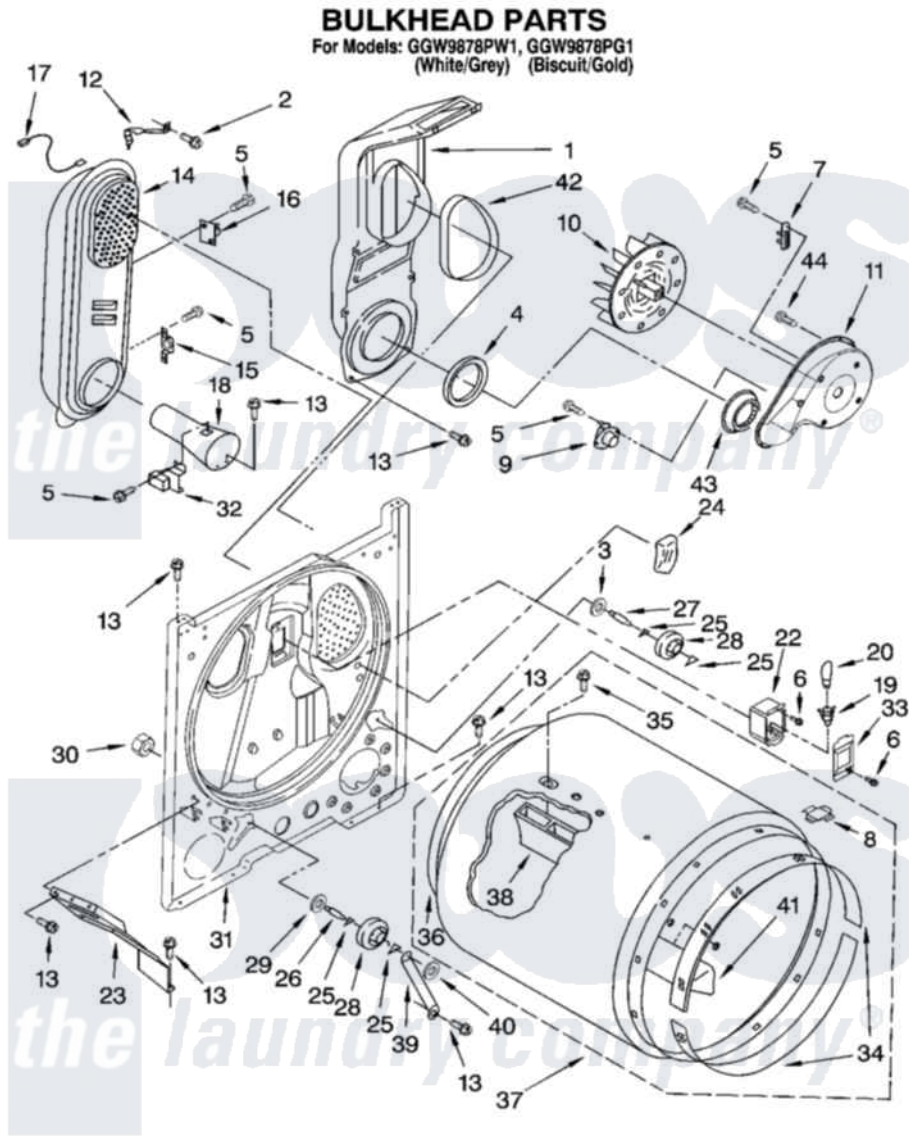

Whirlpool GGW9878PW1 03 - BULKHEAD PARTS

8180947

5

Whirlpool [Residential Whirlpool GGW9878PW1 Dryer Parts](#) Parts Diagram 03 - BULKHEAD PARTS
Click on the part number to view part

Item	Original Part Number	Replaced By	Status	Part Description
1	348368			Lint Chute Assembly
2	489463			Screw, 8-18 X 1/16
3	3388703			Washer, Support
4	347139			Seal, Lint Chute
5	90767			Screw, 8A X 3/8 HeX Washer Head Tapping
6	487909	488729		Screw
7	3390719			Thermal-Fuse
8	8066086			Plug, Drum Hole
9	3976615	8577274		Thermostat 295F
10	694089			Wheel, Blower
11	8577231			Housing, Blower
12	3398161			CLIP
13	343641	681414		Screw, 10AB X 1/2
14	8530285	279980		Box
15	3403140			Thermostat, High-Limit 205F
16	280010			Kit, Thermal Cut-Off

17	3401707		Jumper, Tco-High Limit
18	8066049		Funnel, Burner Light
19	3403634	W10136369	Socket, Drum Light Assembly
20	3406124	22002263	Lamp
22	3977373		Bracket, Drum Light
23	3406022		Bracket, Bulkhead
24	3976479	279366	Electrode
25	690997		Washer, Thrust
26	3399506	W10359270	Shaft, Drum Roller Threads
27	3399507	W10359269	Shaft, Drum Roller Threads
28	3397590	349241T	Support
29	348197		Washer, Support
30	3359452		Nut, Lock
31	3403414		Bulkhead
32	338906		Radiant, Sensor
33	3402841	8532165	Lens, Drum Light
34	692526	279441	BeaRng-Rng
35	97787	W10109200	Screw, Baffle Mounting
36	3406130	279857	Seal
37	695587		Drum Assembly
38	692490		Baffle, Drum
39	3976434		Bracket, Support Shaft
40	90296		Nut, Push On
41	3403636		Baffle, Drum
42	339956		Seal, Air Duct To Bulkhead
43	696302		Shield, Exhaust
44	3390647	488729	Screw