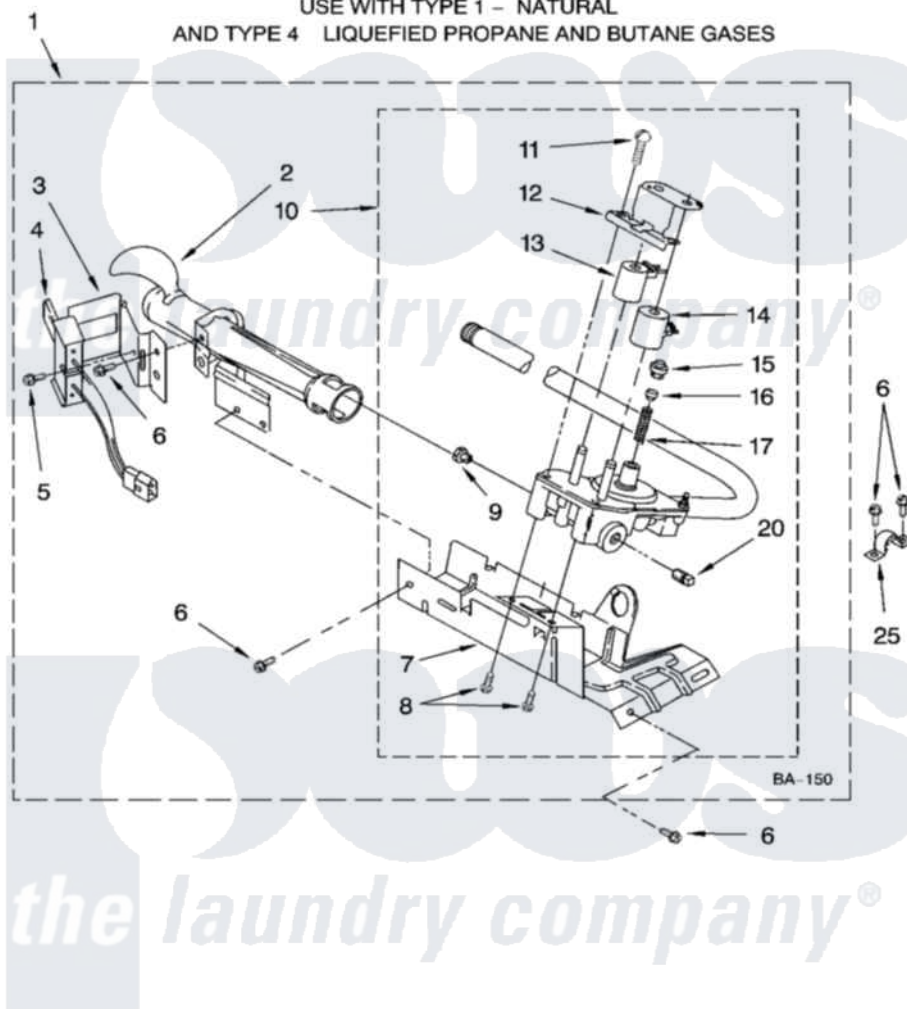

**Whirlpool GGW9878PW1 04 - 8318272 BURNER ASSEMBLY, OPTIONAL PARTS (NOT INCLUDED)**

**8318272 BURNER ASSEMBLY**

For Models: GGW9878PW1, GGW9878PG1  
(White/Grey) (Biscuit/Gold)

USE WITH TYPE 1 - NATURAL  
AND TYPE 4 LIQUEFIED PROPANE AND BUTANE GASES

8180947

7

Whirlpool [Residential Whirlpool GGW9878PW1 Dryer Parts](#) Parts Diagram 04 - 8318272 BURNER ASSEMBLY, OPTIONAL PARTS (NOT INCLUDED).  
Click on the part number to view part

Item	Original Part Number	Replaced By	Status	Part Description
1	8318272	<a href="#">W10465748</a>		Burner-Gas
2	688617	<a href="#">693140</a>		Burner
3	<a href="#">694298</a>			Bracket, Ignitor
4	686590	<a href="#">279311</a>		Ignitor
5	<a href="#">3393909</a>			Screw, 8-32 X 7/8
6	343641	<a href="#">681414</a>		Screw, 10AB X 1/2
7	693986			Base, Burner
8	<a href="#">3387057</a>			Screw, 10-16 X 1/2 Orifice, Burner
9	<a href="#">234826</a>			Orifice, Burner Type 1
"	<a href="#">229742</a>			Orifice, Burner
"	<a href="#">234868</a>			Orifice, Burner
10	8318277	<a href="#">W10337269</a>		Valve-Gas
11	<a href="#">694421</a>			Screw, Bracket Mounting
12	<a href="#">694538</a>			Bracket, Shunt