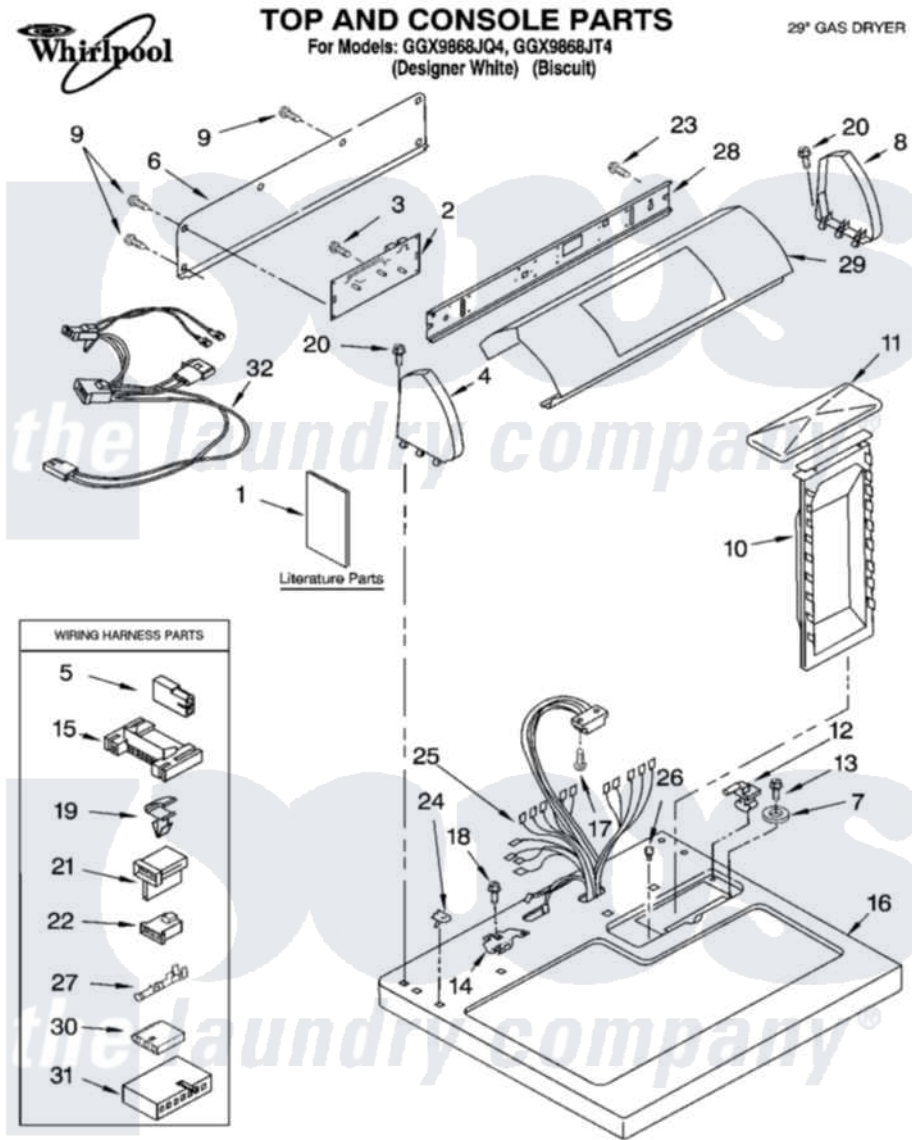

Whirlpool GGX9868JT4 01 - TOP AND CONSOLE PARTS

03-04 Litho in U.S.A. (djc)

1

Part No. 8180252

Whirlpool Residential Whirlpool GGX9868JT4 Dryer Parts Parts Diagram 01 - TOP AND CONSOLE PARTS
 Click on the part number to view part

Item	Original Part Number	Replaced By	Status	Part Description
1	LIT3978907		Not Available	Instructions, Installation
"	LIT8314828		Not Available	Literature Parts (Use & Care Guide)
"	LIT8535881		Not Available	Literature Parts (Tech Sheet)
"	N/A		Not Available	Following May Be Purchased DO-IT-YOURSELF REPAIR MANUALS
"	LIT677818	677818L		Diy
2	3978958	280071		Control-Elec
3	3400826			Screw, 8-18 X 3/4
4	8271365	279962		Endcap
"	8271368	279965		Endcap
5	717252			Receptacle, Terminal
6	8274261			Do-It-Yourself Repair Manuals
7	237446	487596		Washer
8	8271359	279962		Endcap
"	8271362	279965		Endcap