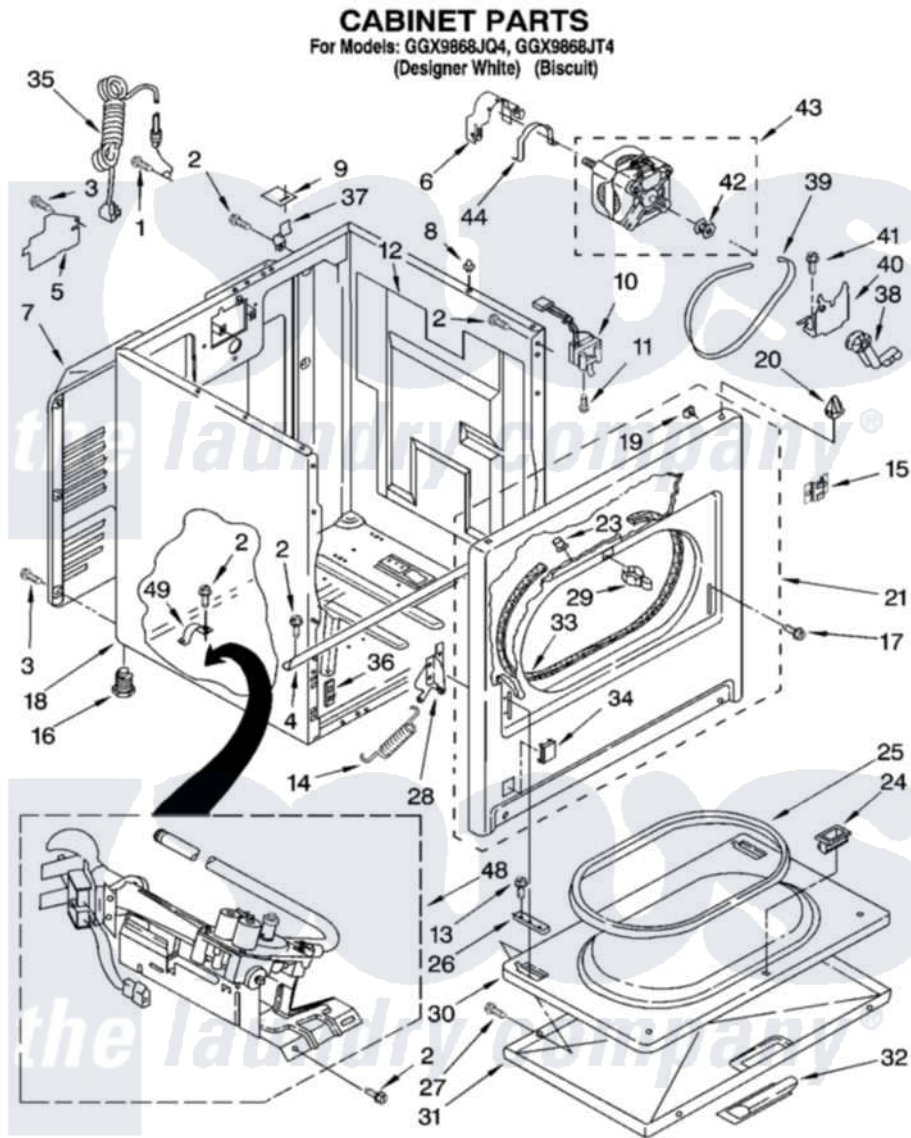

Whirlpool GGX9868JT4 02 - CABINET PARTS

8180252

3

Whirlpool [Residential Whirlpool GGX9868JT4 Dryer Parts](#) Parts Diagram 02 - CABINET PARTS
Click on the part number to view part

Item	Original Part Number	Replaced By	Status	Part Description
1	697776	4331106		Screw, No.10-32 X 7/16
2	343641	681414		Screw, 10AB X 1/2
3	693995			Screw, Hex Head
4	8541400			Bracket, Cabinet
5	3396795			Cover, Terminal Block
6	3404162			Clamp, Motor
7	3396805	280043		Panel-Rear
8	98669			Lock, Front Top
9	18849			Pad, Top Hinge
10	3406107			Door Switch Assembly
11	697773	3395530		Screw
12	3402709	8564134		Board, Sound Dampening
13	3357011	308685		Side Trim)
14	8541401	W10041960		Spring, Door
15	8546676	W10041960		Spring, Door
16	3392100	49621		Feet-Leveling

"	279810		Foot-Optional
17	342043	486146	Screw
18	8530603	8533643	Cabinet
"	8530606	3977306	Cabinet
19	98234		Clip, U-Bend
20	18776		Lock, Front Top
21	3395197	279740	Panel
"	3977243	279890	Panel
23	685203	279220	Clip
24	3389441		Door Catch Assembly
25	3390731		Seal, Door
26	337189		Clip, Hinge
27	694091		Trim, Side Right Hand
28	8066056		Hinge, Door
"	8066057		Hinge, Door
29	696144	279570	Latch
30	695737		Door, Rear
31	3393549		Door, Front
"	3977241		Door, Front
32	690270	348721	Handle
"	3977242		Handle, Door
33	3406129		Seal And Bearing Assembly
34	3394975		Plug, Front Panel
"	3394978		Plug, Front Panel
35	344020	3401402	Cord, Power
36	3394083		Clip, Front Panel
37	238088	8066217	Hinge, Top
38	691366		Idler And Pulley Assembly
39	8066065	341241	Belt
40	348780		Base, Motor
41	3400500		Bolt, 3405245 5/16-18 X 3/4
42	3394341	W10299847	Pulley-Motor
43	8538262	279827	Motor-Drve
44	660658		Clamp, Motor Mounting 343481 685441
48	8318272	W10465748	Burner-Gas
49	341029		Clamp, Pipe Door Spring