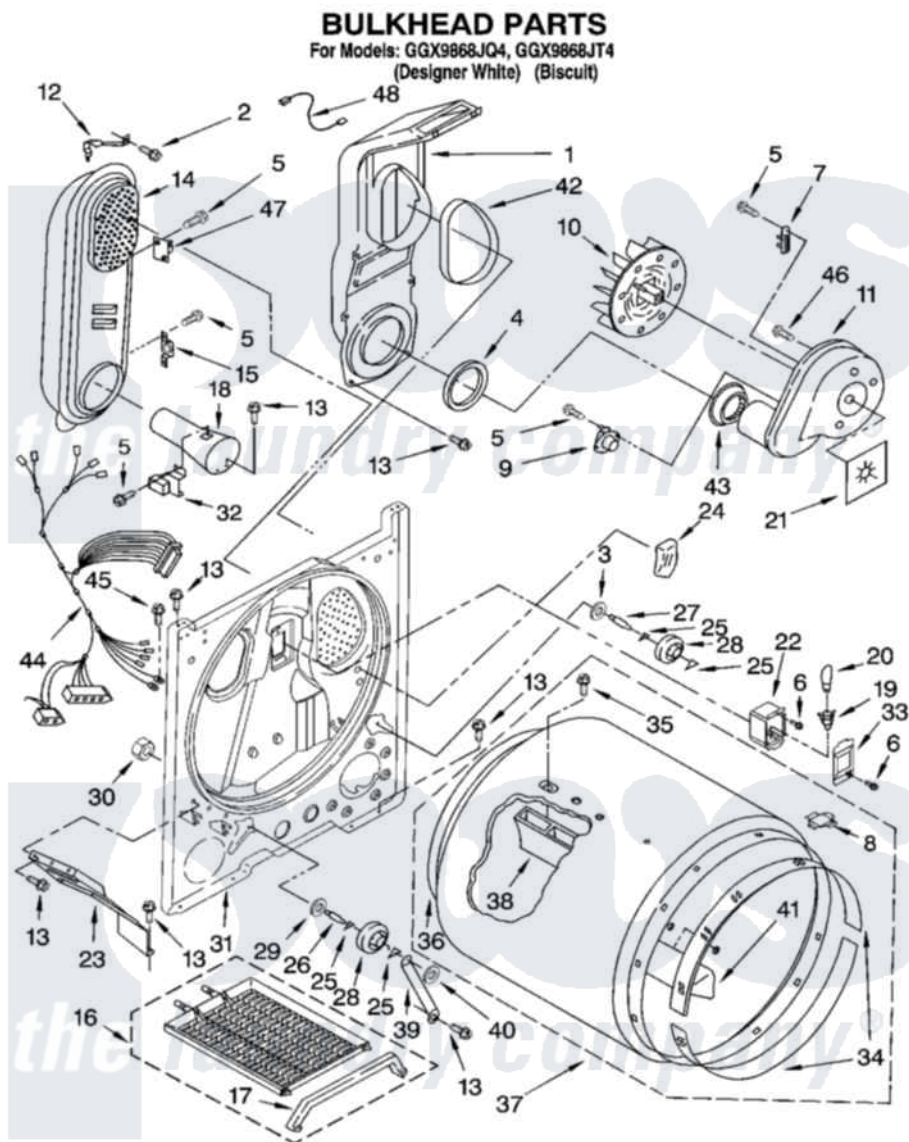

Whirlpool GGX9868JT4 03 - BULKHEAD PARTS

8180252

5

Whirlpool [Residential Whirlpool GGX9868JT4 Dryer Parts](#) Parts Diagram 03 - BULKHEAD PARTS
Click on the part number to view part

Item	Original Part Number	Replaced By	Status	Part Description
1	348368			Lint Chute Assembly
2	489463			Screw, 8-18 X 1/16
3	3388703			Washer, Support
4	347139			Seal, Lint Chute
5	90767			Screw, 8A X 3/8 HeX Washer Head Tapping
6	487909	488729		Screw
7	3390719			Thermal-Fuse
8	8066086			Plug, Drum Hole
9	3976615	8577274		Thermostat 295F
10	694089			Wheel, Blower
11	8557385			Housing, Blower
12	3398161			CLIP
13	343641	681414		Screw, 10AB X 1/2
14	8530285	279980		Box
15	3403140			Thermostat, High-Limit 205F
16	3406839			Dry Rack Assembly

17	692989		BBracket, Dry Rack
18	8066049		Funnel, Burner Light
19	3403634	W10136369	Socket, Drum Light Assembly
20	3406124	22002263	Lamp
21	3394196		Seal, Blower Shaft
22	3977373		Bracket, Drum Light
23	3406022		Bracket, Bulkhead
24	3406656		Pad, Sensor
25	690997		Washer, Thrust
26	3399506	W10359270	Shaft, Drum Roller Threads
27	3399507	W10359269	Shaft, Drum Roller Threads
28	3397588	349241T	Support
29	348197		Washer, Support
30	3359452		Nut, Lock
31	3403414		Bulkhead
32	338906		Radiant, Sensor
33	3402841	8532165	Lens, Drum Light
34	692526	279441	BeaRng-Rng
35	97787	W10109200	Screw, Baffle Mounting
36	3406130	279857	Seal
37	695587		Drum Assembly
38	692490		Baffle, Drum
39	3976434		Bracket, Support Shaft
40	90296		Nut, Push On
41	3403636		Baffle, Drum
42	339956		Seal, Air Duct To Bulkhead
43	696302		Shield, Exhaust
44	3406653		Harness, Sensor
45	3390646	W10139210	Screw, 8-18 X 5/16
46	3390647	488729	Screw
47	280010		Kit, Thermal Cut-Off
48	3401707		Jumper, Tco-High Limit