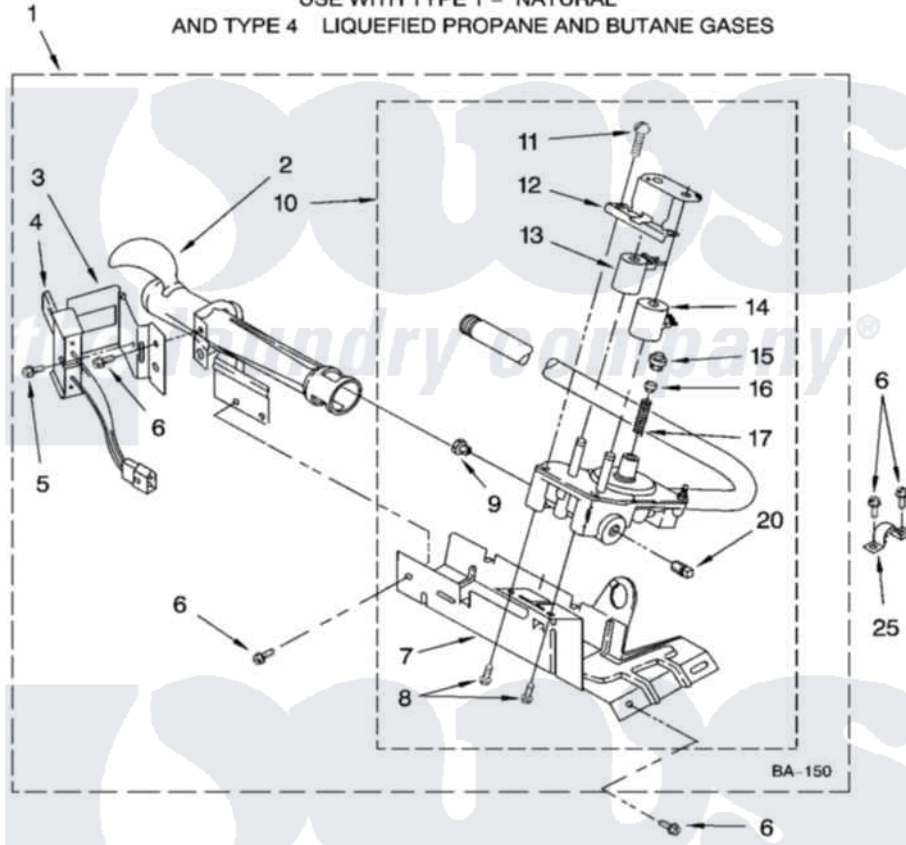

# Whirlpool GGX9868JT4 04 - 8318272 BURNER ASSEMBLY

## 8318272 BURNER ASSEMBLY

For Models: GGX9868JQ4, GGX9868JT4  
(Designer White) (Biscuit)

USE WITH TYPE 1 - NATURAL  
AND TYPE 4 LIQUEFIED PROPANE AND BUTANE GASES

8180252

7

Whirlpool [Residential Whirlpool GGX9868JT4 Dryer Parts](#) Parts Diagram 04 - 8318272 BURNER ASSEMBLY  
Click on the part number to view part

Item	Original Part Number	Replaced By	Status	Part Description
1	8318272	<a href="#">W10465748</a>		Burner-Gas
2	688617	<a href="#">693140</a>		Burner
3	<a href="#">694298</a>			Bracket, Ignitor
4	686590	<a href="#">279311</a>		Ignitor
5	<a href="#">3393909</a>			Screw, 8-32 X 7/8
6	343641	<a href="#">681414</a>		Screw, 10AB X 1/2
7	693986			Base, Burner
8	<a href="#">3387057</a>			Screw, 10-16 X 1/2 Orifice, Burner
9	<a href="#">234826</a>			Orifice, Burner Type 1
"	<a href="#">229742</a>			Orifice, Burner
"	<a href="#">234868</a>			Orifice, Burner
10	8318277	<a href="#">W10337269</a>		Valve-Gas
11	<a href="#">694421</a>			Screw, Bracket Mounting
12	<a href="#">694538</a>			Bracket, Shunt
13	<a href="#">694540</a>			Coil, 60 Hz
14	<a href="#">694539</a>			Coil, 60 Hz