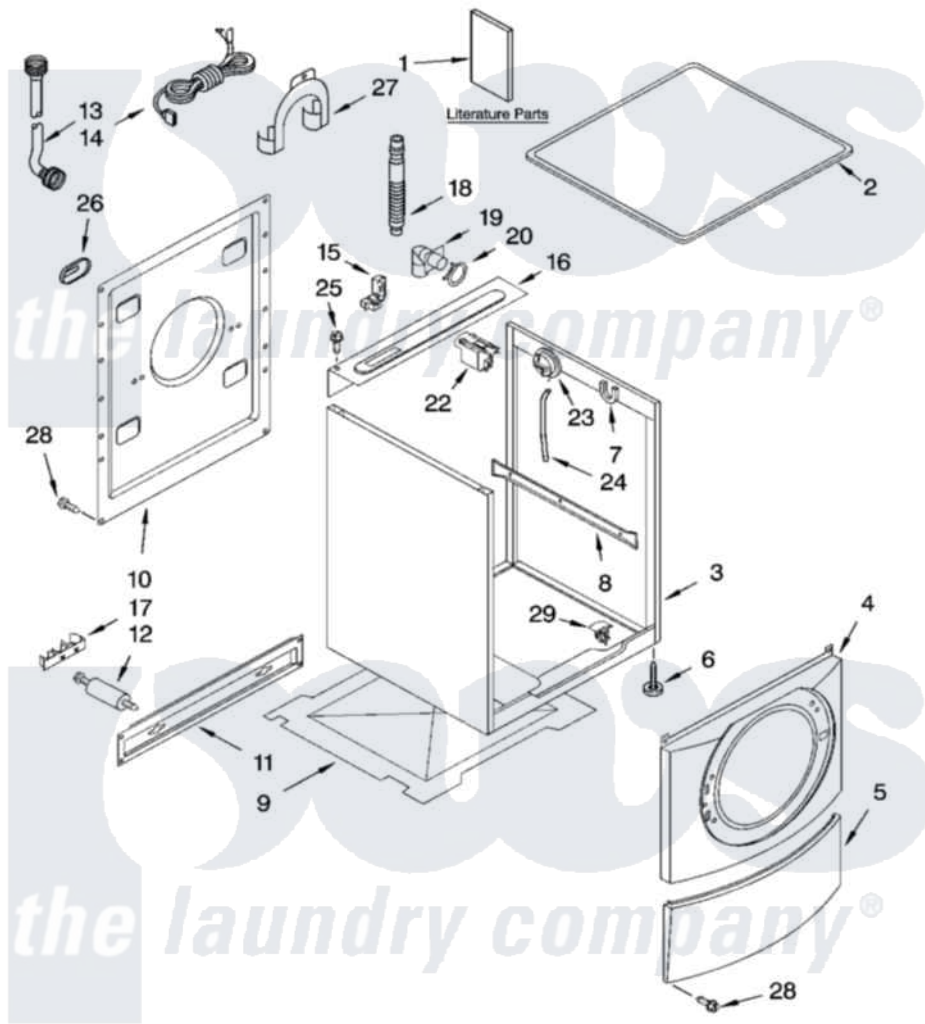

# Whirlpool GHW9100LQ2 01 - TOP AND CABINET PARTS

## TOP AND CABINET PARTS

For Models: GHW9100LW2, GHW9100LQ2  
(White/Platinum) (White/Blue)

AUTOMATIC  
WASHER

1-04 Printed in U.S.A. (awm)

1

Part No. 8180206

Whirlpool [Residential Whirlpool GHW9100LQ2 Washer Parts](#) Parts Diagram 01 - TOP AND CABINET PARTS

[Click on the part number to view part](#)

Item	Original Part Number	Replaced By	Status	Part Description
1	LIT8182199		Not Available	Literature Parts (Use & Care Guide)
"	LIT8181790		Not Available	Literature Parts (Tech Sheet)
"	LIT8182197		Not Available	Literature Parts (Energy Guide)
"	LIT8182196		Not Available	Literature Parts (Quick Start Guide)
"	LIT8182198		Not Available	Literature Parts (Dispenser Guide)
"	LIT8182193		Not Available	Literature Parts (DVD-Instruction)
2	8181799	<a href="#">8181641</a>		Top
3	8181630	<a href="#">8182609</a>		Cabinet
4	<a href="#">8181838</a>			Panel, Front
5	<a href="#">8181643</a>			Toe Panel
6	<a href="#">8181636</a>			Foot, Leveling
7	<a href="#">8181763</a>			Bracket, Spring
8	<a href="#">8181634</a>			Brace, Side Panel
9	<a href="#">8181635</a>			Pan, Bottom