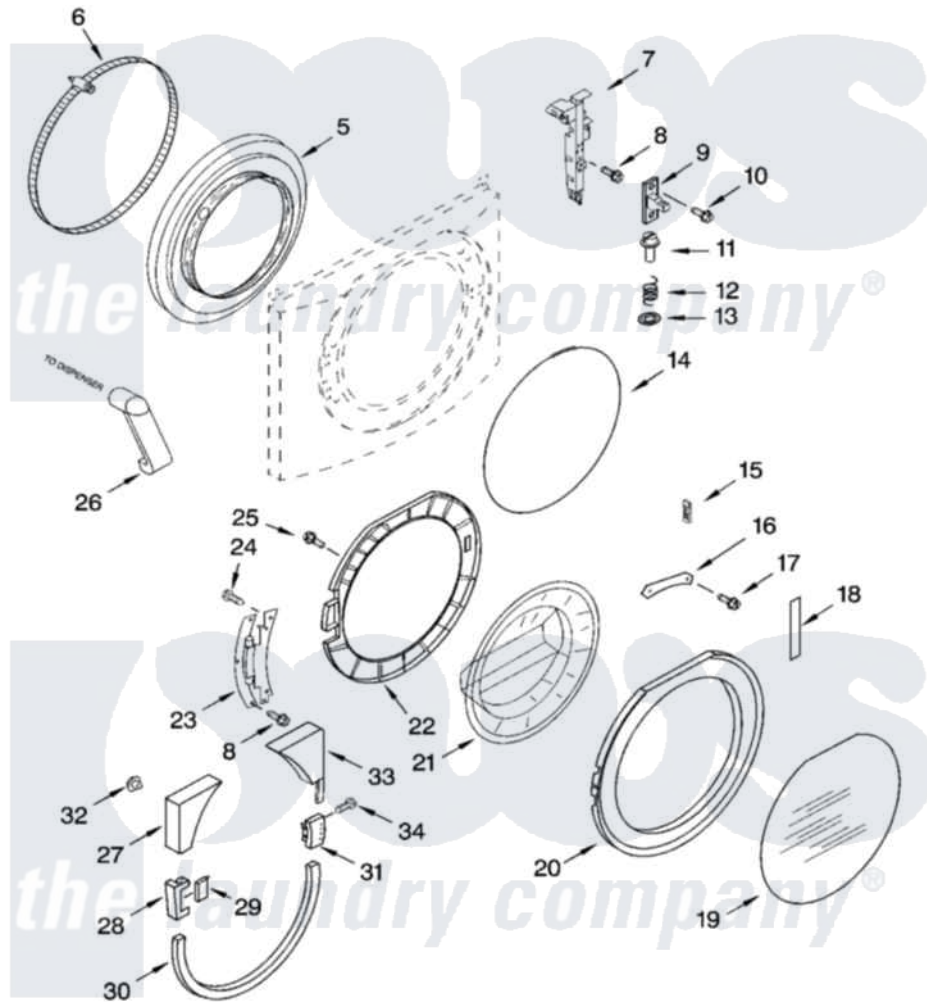

Whirlpool GHW9100LQ2 02 - DOOR AND LATCH PARTS

DOOR AND LATCH PARTS

For Models: GHW9100LW2, GHW9100LQ2
(White/Platinum) (White/Blue)

8180206

3

Whirlpool [Residential Whirlpool GHW9100LQ2 Washer Parts](#) Parts Diagram 02 - DOOR AND LATCH PARTS
Click on the part number to view part

Item	Original Part Number	Replaced By	Status	Part Description
5	8182119			Bellow
6	8181663	8182210		Clamp, Bellow
7	8181700	8182634		Lock, Door
8	8181760	8540725		Screw
9	8181651			Hook, Door
10	8181758	8182214		Screw
11	8181652			Pin, Safety
12	8181653			Spring
13	8181654			Washer
14	8181664	8182211		Clamp, Bellow To Front Panel
15	8181659	W10128586		Clamp, Glass Support
16	8181650			Clamp, Glass
17	8181785			Screw
18	8181845			Foam, Door Handle
19	8181847			Screen, Door
20	8181848	8182992		Door Frame Assembly

"	8181878	8182989	Frame
21	8181655		Glass, Door
22	8181849	W10322338	Frame
23	8181843		Hinge, Door
24	8181660		Screw
25	8181661		Screw, Actuator
26	8181718		Tube, Dispenser To Bellow
27	8181842		Trim, Upper Left
"	8181875		Trim, Upper Left
28	8181841		Cover, Hinge
"	8181874		Cover, Hinge
29	8181844		Cover, Hinge
"	8181876		Cover, Hinge
30	8181840		Trim, Lower
"	8181873		Trim, Lower
31	8181846		Handle, Door
"	8181877		Handle, Door
32	8181929		Clip, Trim
33	8181839		Trim, Upper Right
"	8181872		Trim, Upper Right
34	8181759	3400805	Screw, 8-18 X 3/64