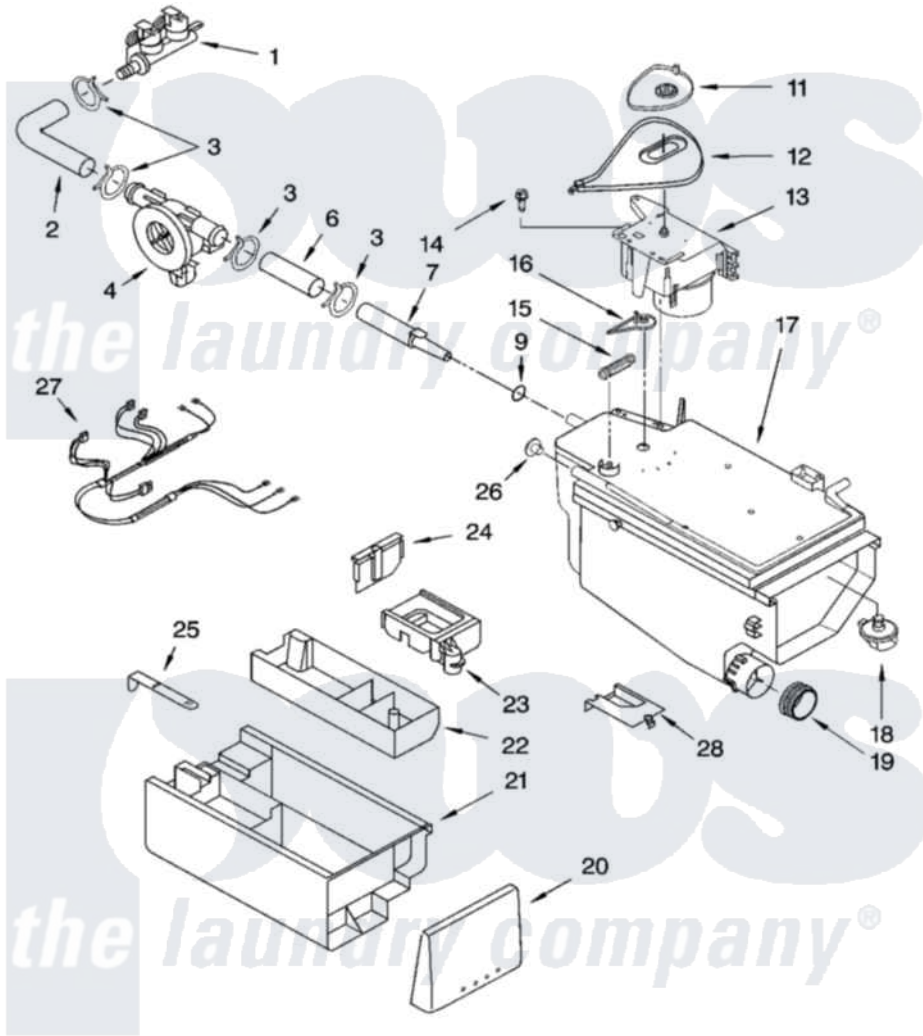

Whirlpool GHW9100LQ2 04 - DISPENSER PARTS

DISPENSER PARTS

For Models: GHW9100LW2, GHW9100LQ2
(White/Platinum) (White/Blue)

8180206

7

Whirlpool [Residential Whirlpool GHW9100LQ2 Washer Parts](#) Parts Diagram 04 - DISPENSER PARTS
Click on the part number to view part

Item	Original Part Number	Replaced By	Status	Part Description
1	8181694			Valve, Inlet
2	8181710			Hose, Inlet Valve To Vent Pipe
3	8181751	489503		Clamp
4	8181696	W10110225		Flowmeter
6	8181708			Hose, Flowmeter
7	8181713			Nozzle, Inlet
9	8181714	280196		Ring-O
11	8181726			Cam, Actuator
12	8181725			Lever, Water Distribution
13	8181723			Actuator
14	8181759	3400805		Screw, 8-18 X 3/64
15	8181727			Spring, Lever
16	8181724			Connection, Lever
17	8182122	280198		Dispenser
18	8181712			Nozzle, Distribution
19	8181747			Seal

20	8181887		Handle, Drawer
"	8181888		Handle, Drawer
21	8181720		Drawer, Detergent
22	8181722		Container, Detergent
23	8181729	8182665	Siphon, Bleach/Softener
24	8182131		Separator
25	8181721		Hook, Drawer
26	8182123		Led, Pcb
27	8181781		Harness, Wiring
28	8181898		Cover, Pre-Wash