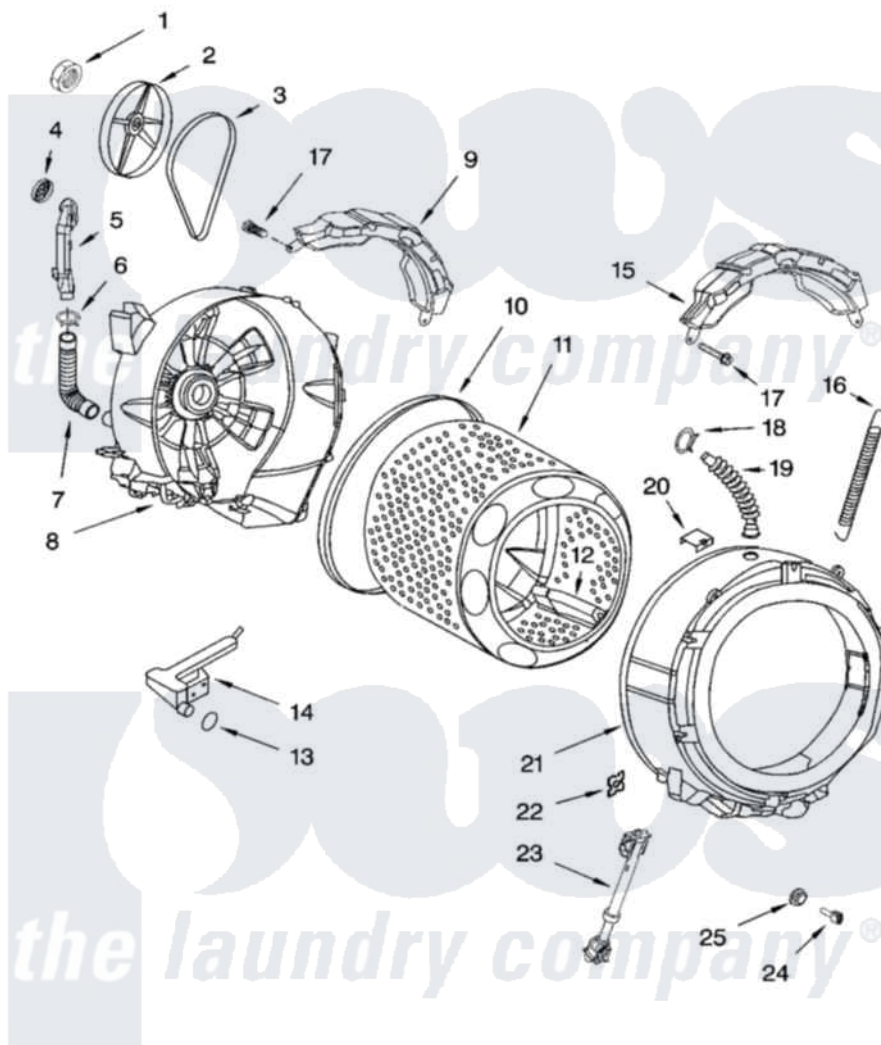

Whirlpool GHW9100LQ2 05 - TUB AND BASKET PARTS

TUB AND BASKET PARTS

For Models: GHW9100LW2, GHW9100LQ2
(White/Platinum) (White/Blue)

8180206

9

[Whirlpool Residential Whirlpool GHW9100LQ2 Washer Parts](#) Parts Diagram 05 - TUB AND BASKET PARTS
Click on the part number to view part

Item	Original Part Number	Replaced By	Status	Part Description
1	8182132	W10283361		Nut, Pulley
2	8181671	8182650		Pulley
3	8181670	W10388414		Belt
4	8181745			Grid, Ventilation
5	8181744			Pipe, Ventilation
6	8181746	W10208156		Clamp
7	8181743			Hose, Exhaust
8	8181912	285984		Tub-Outer
9	8181913	W10008870		Counterweight, Rear
10	8181673			Gasket, Tub
11	8181914	W10250573		Basket, Complete
12	8181669	285976		Baffle
13	8181748	W10250553		O-Ring, Air Trap
14	8181731			Airtrap
15	8181645	W10008880		Counterweight, Front
16	8181762	8182814		Spring, Suspension

17	8181647	W10182109	Screw-Kit
18	8181742	3367052	Clamp, Hose
19	8181794		Hose, Tub To Dispenser
20	8181667	8540092	Clamp, Tub
21	8181825	285982	Tub-Outer
22	8181648	8182512	Nut, Push-In
23	8181646	8182703	Shock Absorber
24	8181705		Ntc
25	8181829		Seal, Rubber
"	BLANK	Not Available	Following Parts Not Illustrated
"	8182126	3196427	Screw