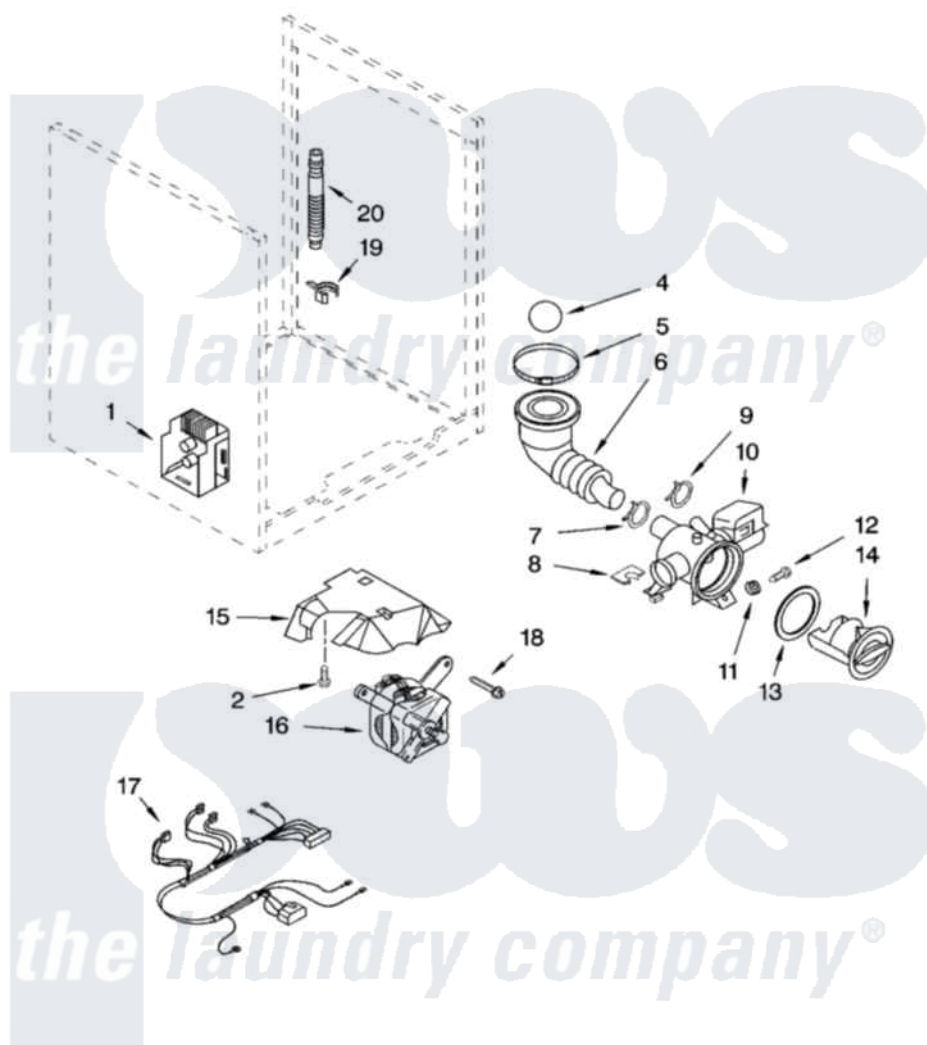

# Whirlpool GHW9100LQ2 06 - PUMP AND MOTOR PARTS

## PUMP AND MOTOR PARTS

For Models: GHW9100LW2, GHW9100LQ2  
(White/Platinum) (White/Blue)

8180206

11

Whirlpool [Residential Whirlpool GHW9100LQ2 Washer Parts](#) Parts Diagram 06 - PUMP AND MOTOR PARTS

[Click on the part number to view part](#)

Item	Original Part Number	Replaced By	Status	Part Description
1	8181693	<a href="#">8182706</a>		Control Unit
2	8181757	<a href="#">3186940</a>		Screw
4	8181733	<a href="#">W10121657</a>		Ball
5	8181734	<a href="#">696392</a>		Hose Clamp
6	<a href="#">8181732</a>			Hose, Tub To Pump
7	8181753	<a href="#">285655</a>		Clamp, Hose
8	8181786	<a href="#">280181</a>		Grommet
9	8181752	<a href="#">3367052</a>		Clamp, Hose
10	8181684	<a href="#">280187</a>		Pump-Water
11	8181787	<a href="#">280182</a>		Grommet
12	<a href="#">8181780</a>			Screw
13	<a href="#">8181736</a>			Seal, Filter Cap
14	<a href="#">8181735</a>			Cap, Filter
15	<a href="#">8181766</a>			Cover, Motor
16	8181682	<a href="#">8182793</a>		Motor, Drive
17	8181782	<a href="#">W10137867</a>		Harns-Wire

18	8181761	<a href="#">W10128585</a>	Bolt, Motor
19	8181755	<a href="#">8182209</a>	Retainer, Drain Hose
20	8181740	<a href="#">W10003250</a>	Hose, Drain-Inner