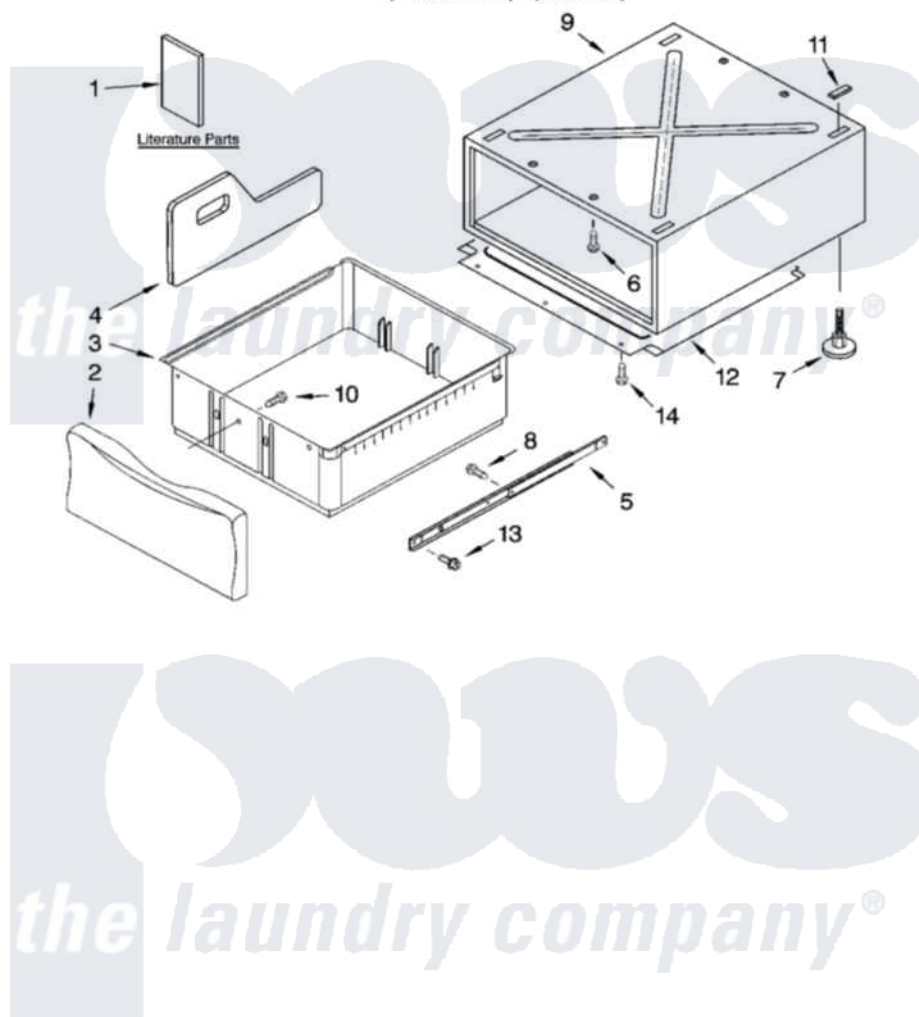

**Whirlpool GHW9100LQ2 07 - PEDESTAL PARTS (NOT INCLUDED),
OPTIONAL PARTS (NOT INCLUDED)**

PEDESTAL PARTS (NOT INCLUDED)

For Models: GHW9100LW2, GHW9100LQ2
(White/Platinum) (White/Blue)

8190206

13

Whirlpool [Residential Whirlpool GHW9100LQ2 Washer Parts](#) Parts Diagram 07 - PEDESTAL PARTS (NOT INCLUDED),
OPTIONAL PARTS (NOT INCLUDED).
[Click on the part number to view part](#)

Item	Original Part Number	Replaced By	Status	Part Description
1	LIT8537141		Not Available	Literature Parts (Installation Instructions)
"	LIT8537342		Not Available	Literature Parts (Parts List)
2	8537870	8538014		Drawer Front Assembly
"	8537871	8538015		Drawer Front Assembly
"	8537872	8538016		Drawer Front Assembly
"	8537908	8538017		Drawer Front Assembly
"	8537931	8538018		Drawer Front Assembly
3	8537883			Drawer Bin
"	8537934			Drawer Bin
4	8537875	280123		Divider
"	8537935	285974		Divider
5	8537850	8578394		Slide Assembly
6	3400111			Screw, 12-14 X 5/8
7	8537852	8563585		Leveling Foot And Nut

8	3400639	3388228	Screw, 8-18 X 1/32
9	BLANK	Not Available	Cabinet (Not Serviced)
10	3400842		Screw, 8-18 X 1/2
11	8537863		Pad
12	8537853		Pan, Bottom
13	9740848		Screw, Mixing Valve Mounting
14	90767		Screw, 8A X 3/8 HeX Washer Head Tapping
	72017		Paint, Touch-Up
"	350938		Paint, Pressurized Spray B
"	350930		Paint, Pressurized Spray B
"	799344		Paint, Touch-Up)
"	BLANK	Not Available	ACCESSORY PARTS
"	285863		Water System Parts