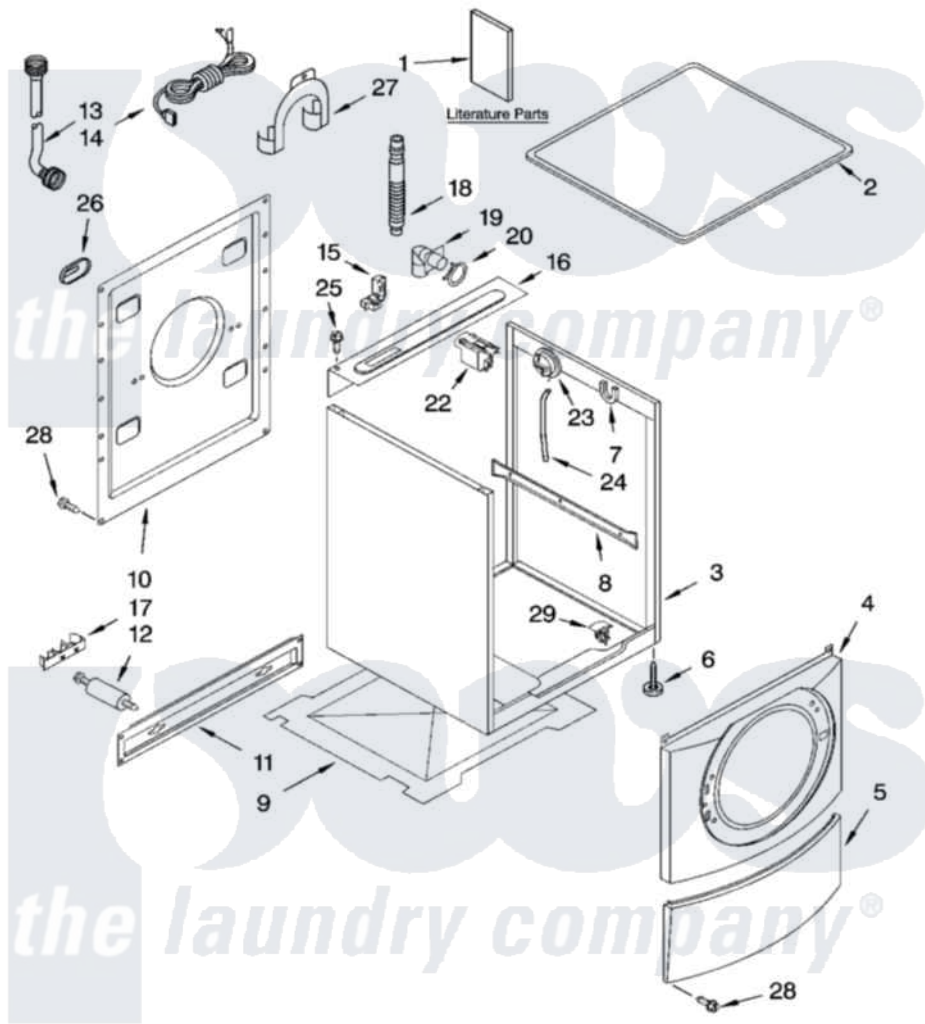

Whirlpool GHW9100LW2 01 - TOP AND CABINET PARTS

TOP AND CABINET PARTS

For Models: GHW9100LW2, GHW9100LQ2
(White/Platinum) (White/Blue)

AUTOMATIC
WASHER

1-04 Printed in U.S.A. (awm)

1

Part No. 8180206

[Whirlpool Residential Whirlpool GHW9100LW2 Washer Parts](#) Parts Diagram 01 - TOP AND CABINET PARTS

[Click on the part number to view part](#)

Item	Original Part Number	Replaced By	Status	Part Description
1	LIT8182199		Not Available	Literature Parts (Use & Care Guide)
"	LIT8181790		Not Available	Literature Parts (Tech Sheet)
"	LIT8182197		Not Available	Literature Parts (Energy Guide)
"	LIT8182196		Not Available	Literature Parts (Quick Start Guide)
"	LIT8182198		Not Available	Literature Parts (Dispenser Guide)
"	LIT8182193		Not Available	Literature Parts (DVD-Instruction)
2	8181799	8181641		Top
3	8181630	8182609		Cabinet
4	8181838			Panel, Front
5	8181643			Toe Panel
6	8181636			Foot, Leveling
7	8181763			Bracket, Spring
8	8181634			Brace, Side Panel
9	8181635			Pan, Bottom

10	8182118	8182698	Panel, Rear
11	8182117	W10003040	Brace, Transport
12	8182124	W10289554A	Bolt
"	8182125	W10289554A	Bolt
13	8181706	76314	Hose, Inlet 6 Ft. Hose With Elbow
"	8181707	76314	Hose, Inlet 6 Ft. Hose With Elbow
14	8182120	8182649	Cord, Power
15	8181690	8182635	Strain Relief
16	8182116	W10138248	Brace, Rear
17	8181749	Not Available	Clamp, Tube Transportation
18	8181737		Hose, Drain
19	8181738		Connector, Hose Outlet
20	8181752	3367052	Clamp, Hose
22	8181683	W10326464	Filter, Interference
23	8181695		Switch, Pressure
24	8181739	W10004260	Hose, Pressure Switch
25	8181691		Screw
26	8181767	8540268	Cover, Transport
27	8181768	W10280024	U-Bend, Drain Hose
28	8181828	488729	Screw
29	8181930	W10085220	Microswitch
"	BLANK	Not Available	Following Parts Not Illustrated
"	8182109		Harness Channel